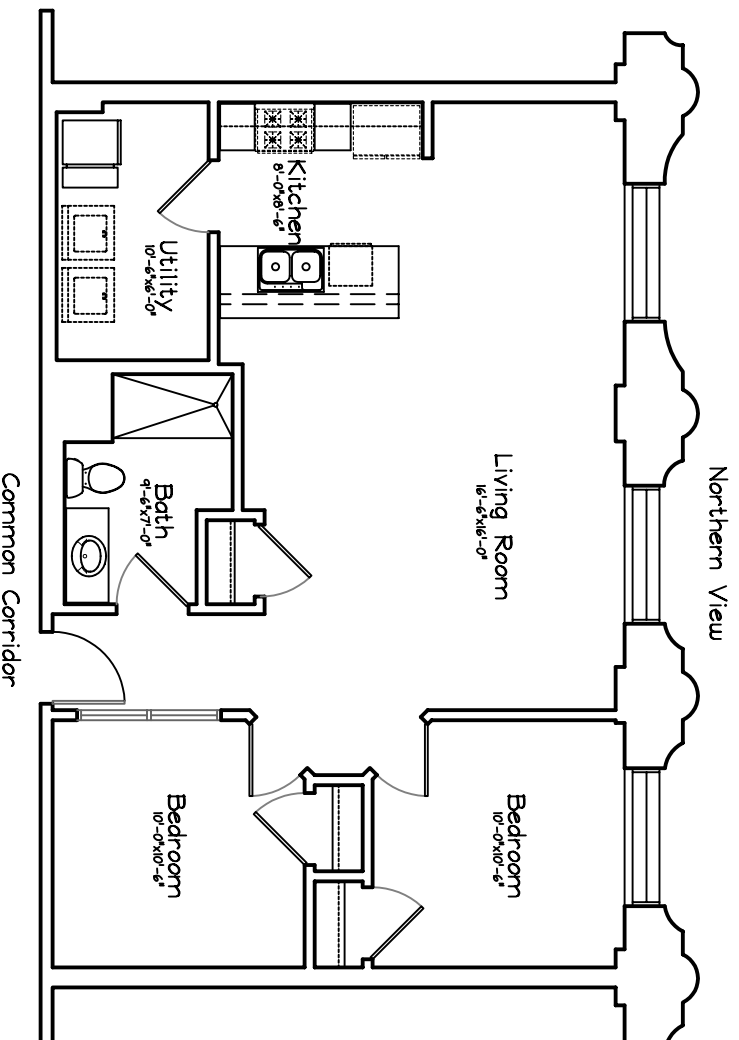

PLANKINTON LOFT APARTMENTS - 4th FLOOR

Unit #467 = 895 sq ft
Two Bedroom, 1 Bath

Scale : 1/8" = 1'-0"

Square Footage taken from center of corridor/party walls
to exterior of furred walls.