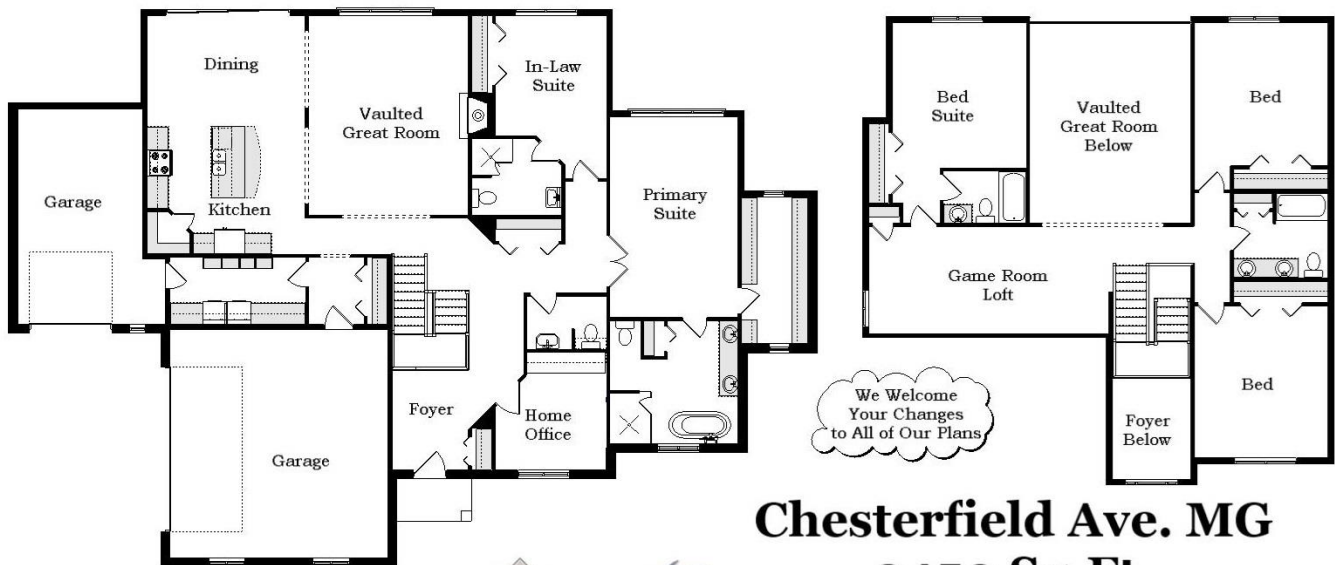

Your Land Your Style Your Home Your Way

Design + Build = Your Best Value

Chesterfield Ave. MG
3450 Sq.Ft.

Copyright © 2021 Kraus Design
All Rights Reserved

Setting the New Standard