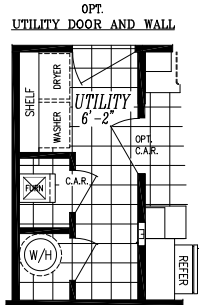

OPT.
ENCLOSED WALK-IN-CLOSET

SCHULT FWK 2872

26'-8" x 72'-0"
APPROX. 1,920 SQ. FT.

OPT.
48x72 SHOWER