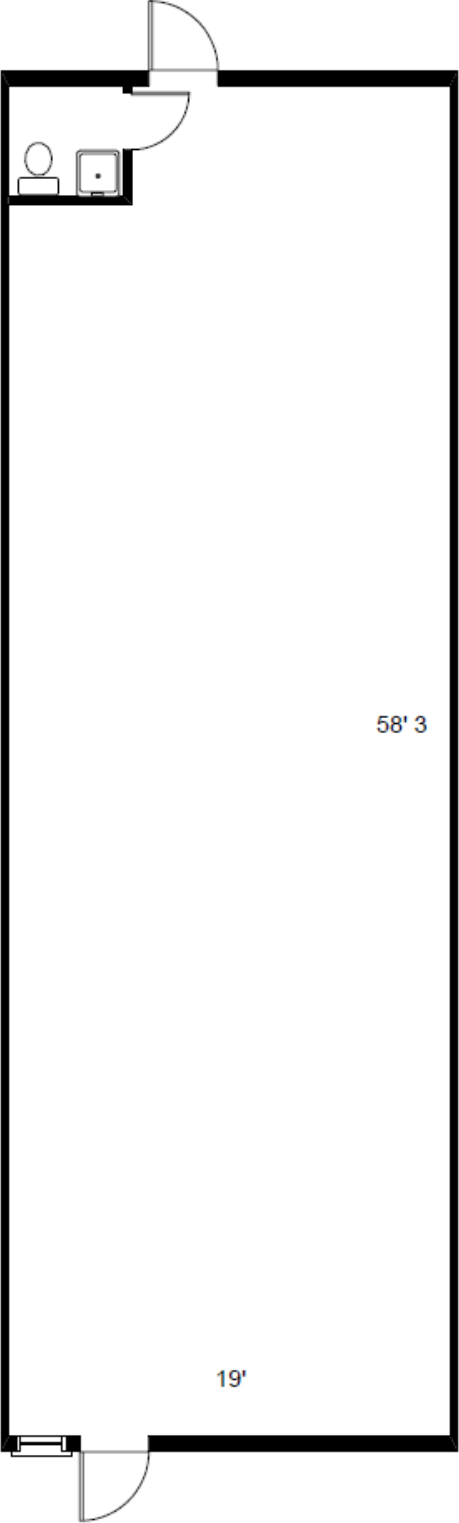

14564 PALM BEACH BOULEVARD  
UNIT #27  
FORT MYERS, FL

TOTAL AREA 1200 sq. ft.