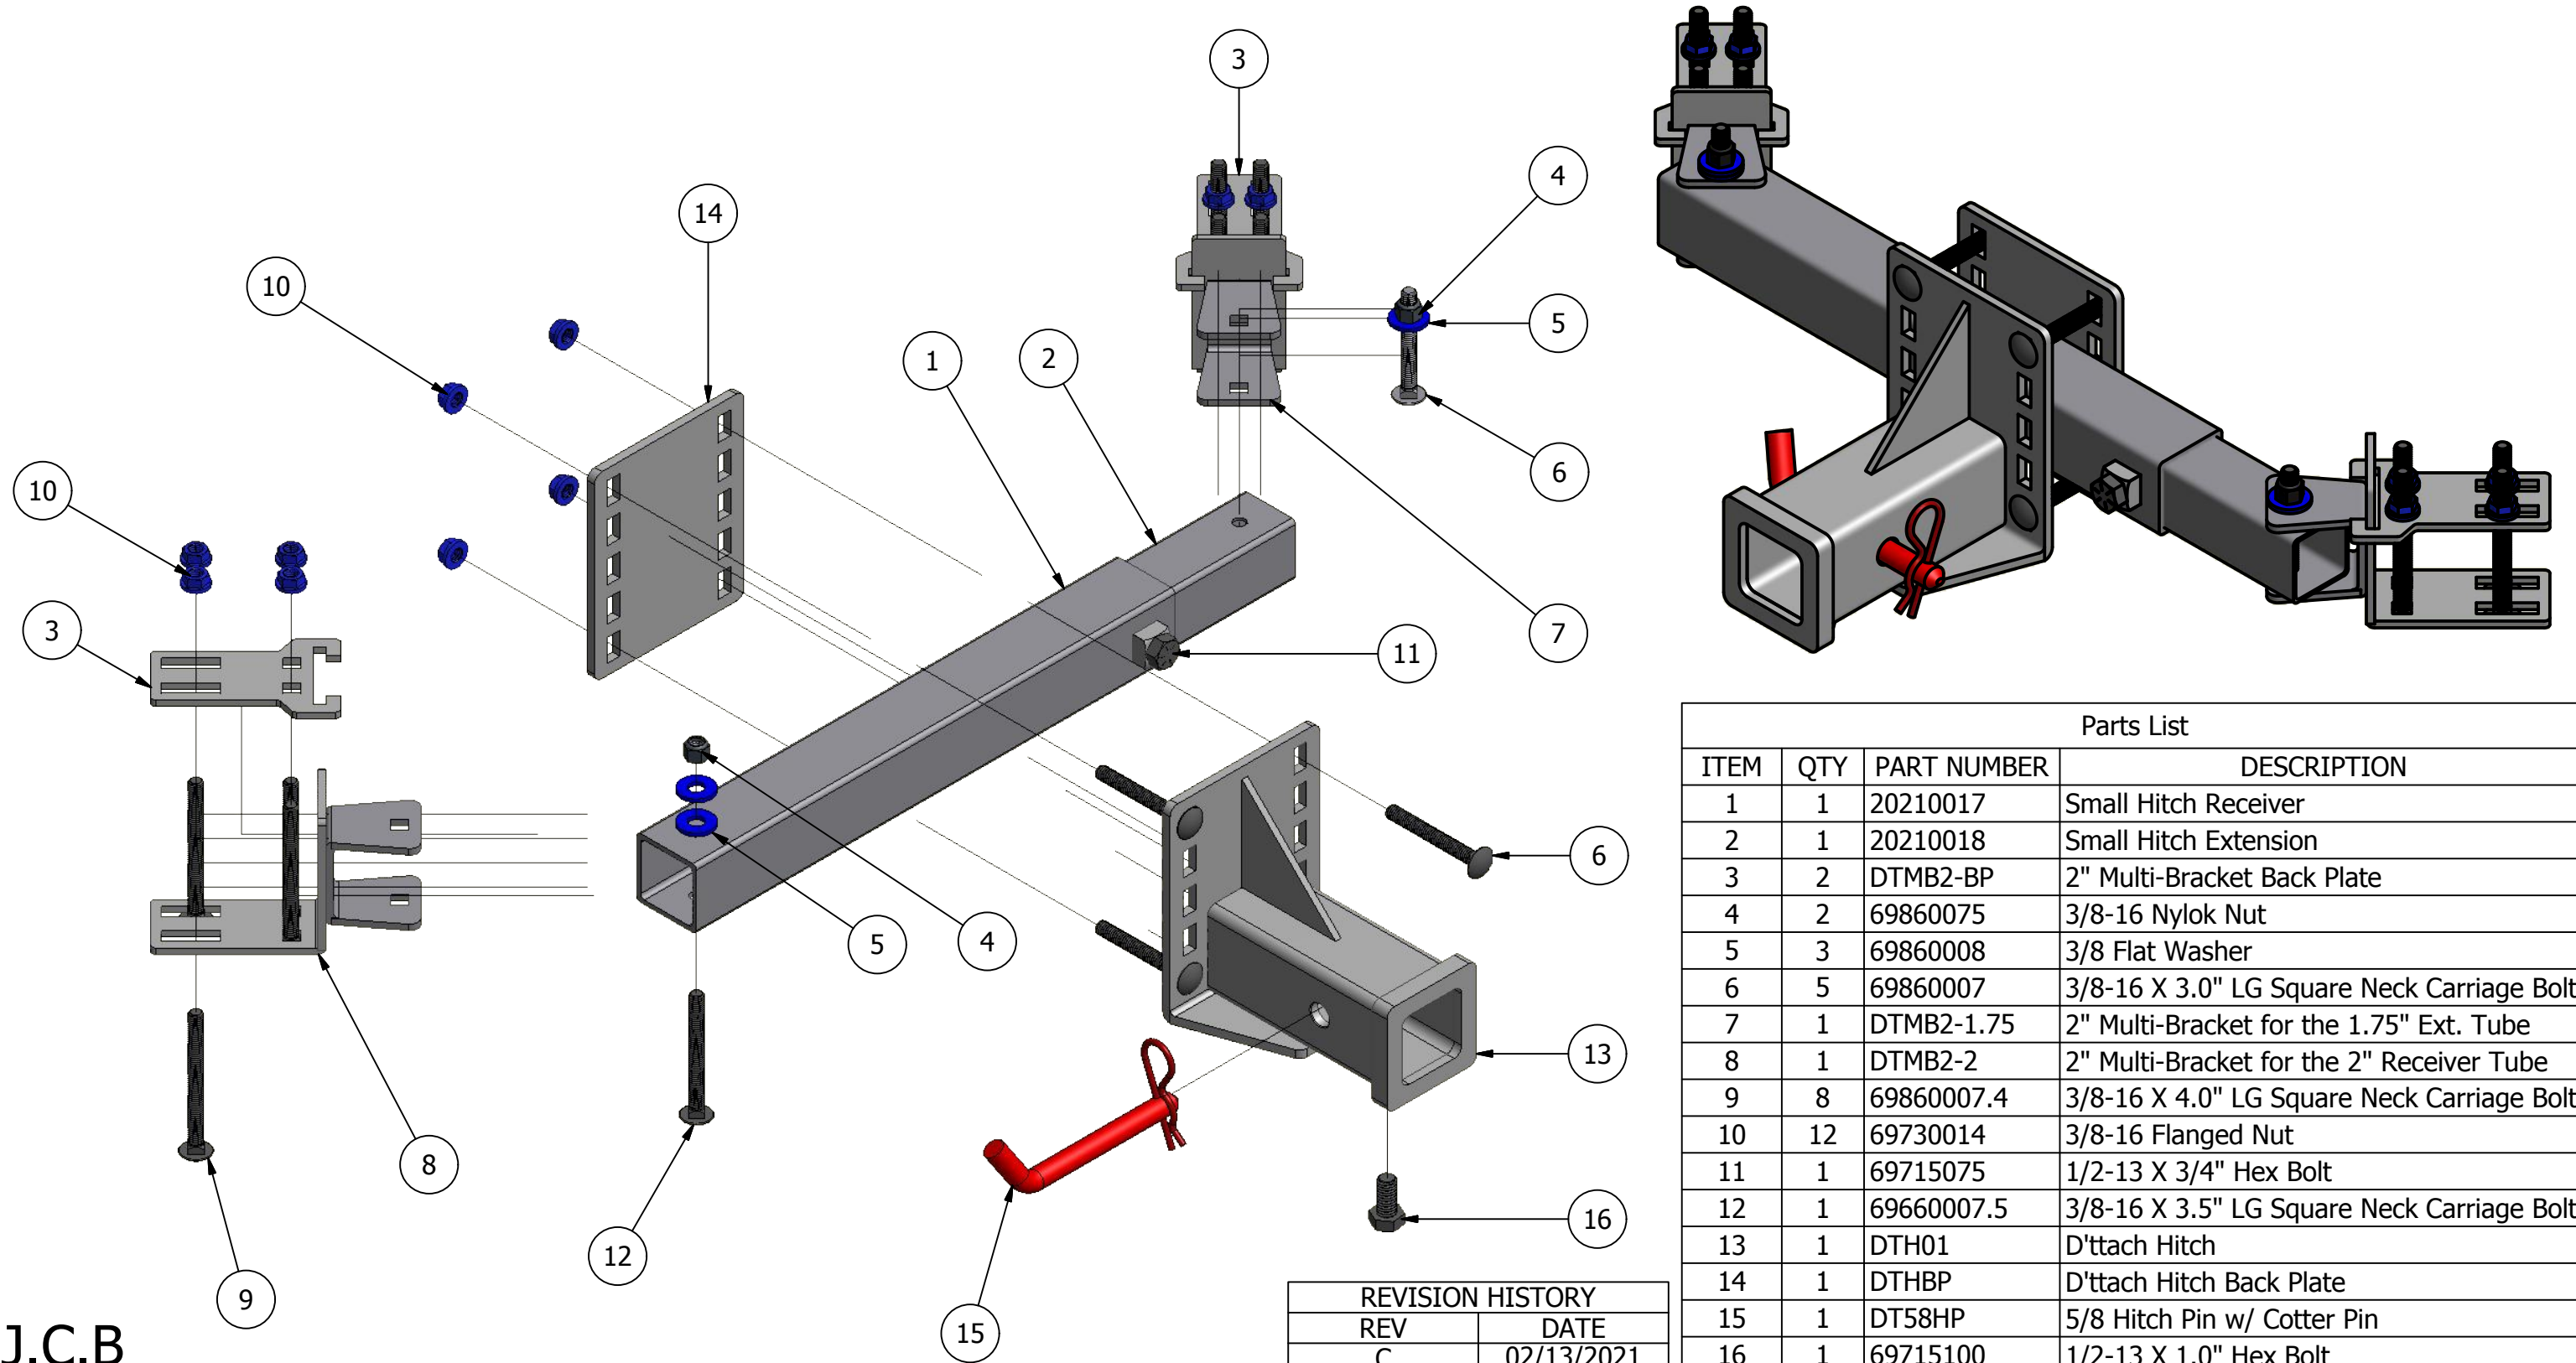

DTHSM-UNI2X2

NOTE: Part Number **DTHSM-UNI2X2** 2020 & Up Small Telescopic Cross Bar Spans 20-26 inches between castor arms with 2 - 2" Multi-Brackets.
Includes all parts below.

Parts List			
ITEM	QTY	PART NUMBER	DESCRIPTION
1	1	20210017	Small Hitch Receiver
2	1	20210018	Small Hitch Extension
3	2	DTMB2-BP	2" Multi-Bracket Back Plate
4	2	69860075	3/8-16 Nylok Nut
5	3	69860008	3/8 Flat Washer
6	5	69860007	3/8-16 X 3.0" LG Square Neck Carriage Bolt
7	1	DTMB2-1.75	2" Multi-Bracket for the 1.75" Ext. Tube
8	1	DTMB2-2	2" Multi-Bracket for the 2" Receiver Tube
9	8	69860007.4	3/8-16 X 4.0" LG Square Neck Carriage Bolt
10	12	69730014	3/8-16 Flanged Nut
11	1	69715075	1/2-13 X 3/4" Hex Bolt
12	1	69660007.5	3/8-16 X 3.5" LG Square Neck Carriage Bolt
13	1	DTH01	D'ttach Hitch
14	1	DTHBP	D'ttach Hitch Back Plate
15	1	DT58HP	5/8 Hitch Pin w/ Cotter Pin
16	1	69715100	1/2-13 X 1.0" Hex Bolt