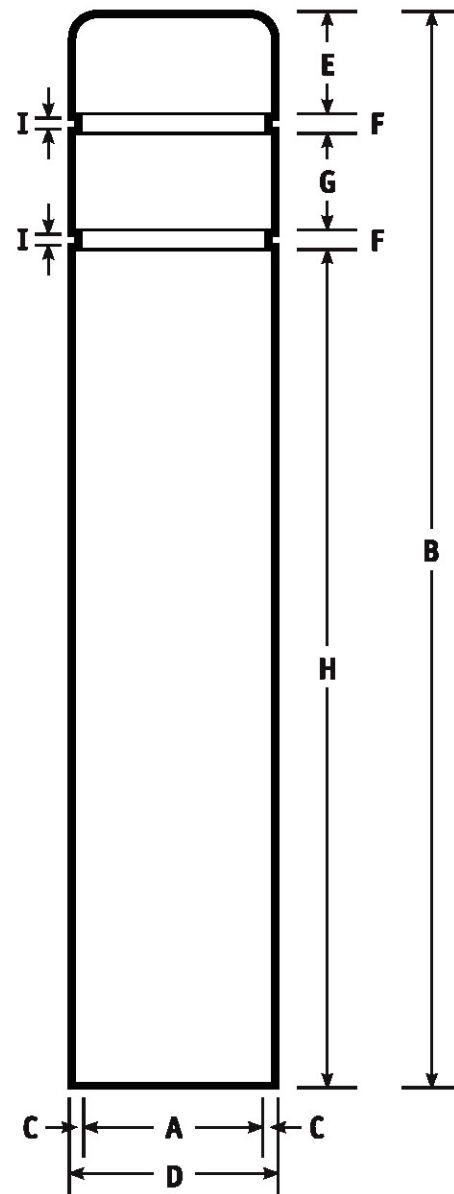

Simon Marketing Group, LLC
dba Parking Lot Safety Solutions
1405 White Oak Dr., Kalamazoo, MI 49008
248-855-6647

Title: Post Guard Flat Top Cover

Recommended Use:
Bollard, Post or
Pole Cover

Specifications:
See Below

POST GUARD FLAT TOP SPECIFICATION SHEET

MATERIAL

Marlex™ HHM 5502 BN High Density Polyethylene

Microthene™ MP635662 Linear Low Density Polyethylene*

HDPE, hexene copolymer, is tailored for blow molded products that require excellent stiffness, impact strength and UV resistance. HDPE is designed for an optimum balance of density, molecular weight distribution, demonstrating maximum property advantages for large products. Blow molded HDPE products are durable and recyclable for sustainability. Five year UV stabilizer package and Antic-static package are combined with the HDPE.

*Low Density PE, ethylene hexene copolymer. LDPE Resin is tailored for rotationally molded large hollow objects that require impact strength, warp resistance, stress crack resistance and UV stabilization.

**The Yellow color 8-7/8" x 72" Post Guard bollard cover is stocked in HDPE. Other colors may be available in 8-7/8" HDPE as the market demands.

Reflective Stripes: 3 M Scotchlite Reflective Sheeting

Installation Strips: 2 foam strips

INSTALLATION

1. Crisscross the two foam strips over the top of the bollard.
2. Slide the Post Guard over the foam strips and the bollard.

	A	B	C	D	E	F	G	H	I
	ID Width/Dia	Height/Length	Thickness	OD Width/Dia		Recess			Reflect Tape
4.5" x 52"	4.72	52	.1406	5	2.875	.875	5.875	41.50	.75w
4.5" x 64"	4.72	64	.1406	5	2.875	.875	5.875	53.50	.75w
7" x 52"	7	52	.1719	7.34	2.875	.875	5.875	41.50	.75w
7" x 60"	7	60	.1719	7.34	2.875	.875	5.875	49.50	.75w
7" x 72"	7	72	.1719	7.34	2.875	.875	5.875	61.50	.75w
8 7/8" x 72"***	8.8125	72	.19	9.1857	3.875	.875	5.75	60.62	.75w
10 7/8" x 60"*	10.875	60	.22	11.3125	3.0	.875	5.75	49.50	1.0w
12 3/8" x 60"*	13.00	60	.20	13.4	3.0	.875	5.75	49.50	1.0w