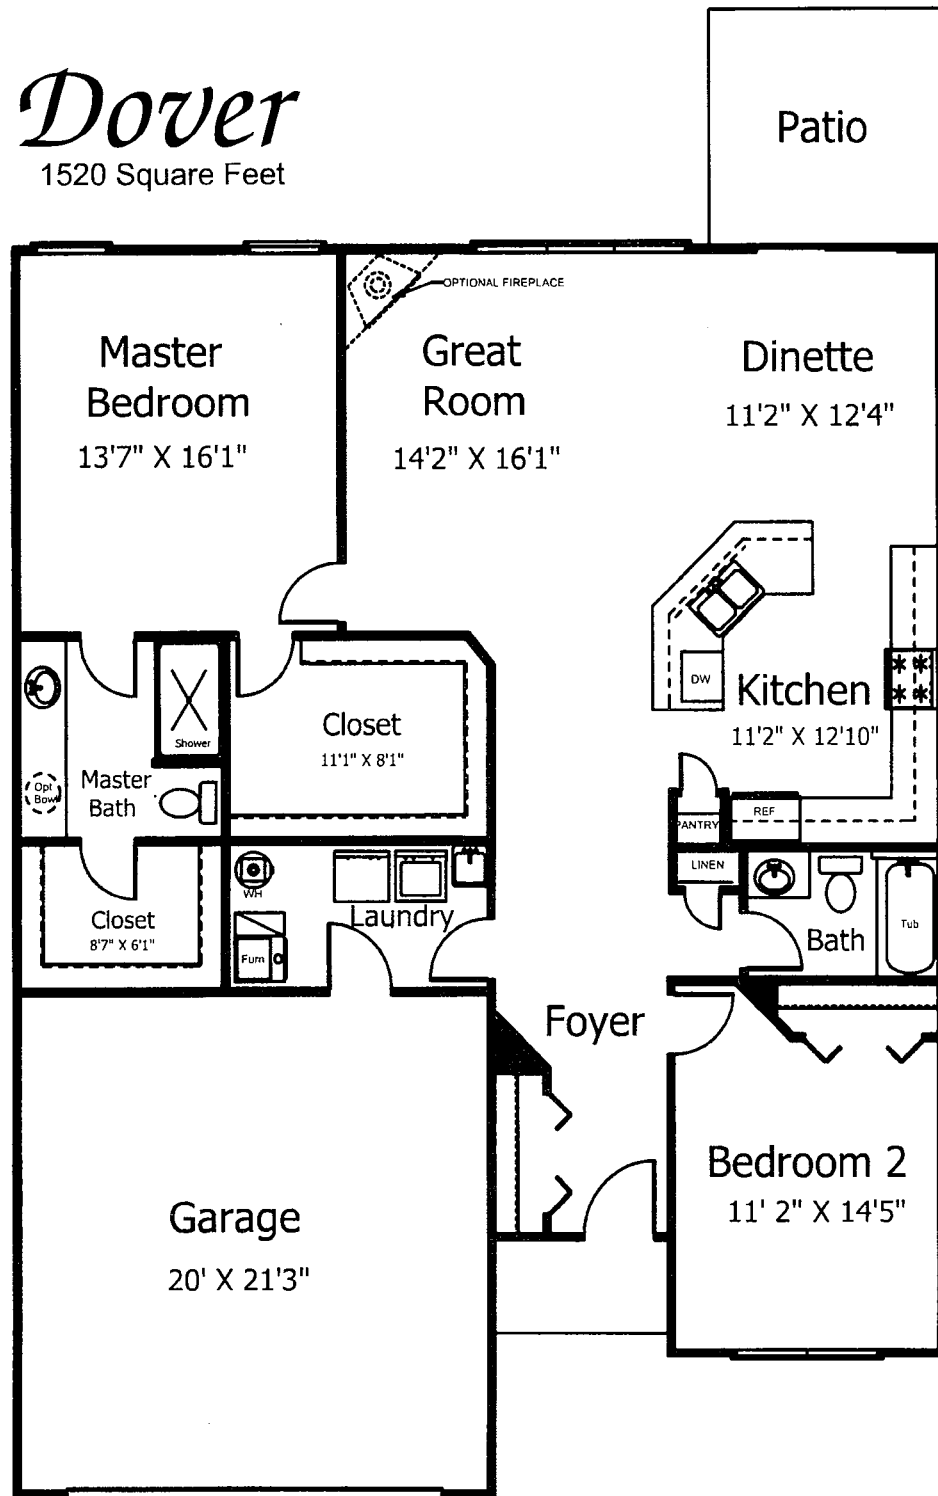

Floor Plans

The
Hilton
1612 Square Feet

Den with Optional Entertainment Center

Optional Bedroom 3
In Lieu of Den

Floor Plans

The builder reserves the right to change specifications to equal or better quality and modify design and dimensions without notice or obligation.

Floor Plans

Dover

1520 Square Feet

The builder reserves the right to change specifications to equal or better quality and modify design and dimensions without notice or obligation.

Floor Plans

The
Nottingham
1670 Square Feet