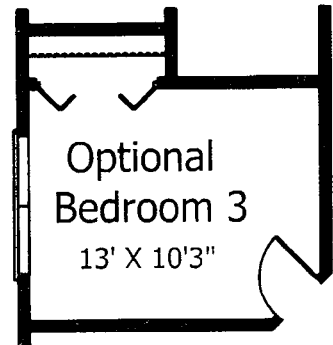

Floor Plans

The
Hilton
1612 Square Feet

Den with Optional Entertainment Center

Optional Bedroom 3
In Lieu of Den

Floor Plans

The builder reserves the right to change specifications to equal or better quality and modify design and dimensions without notice or obligation.

Floor Plans

Dover

1520 Square Feet

The builder reserves the right to change specifications to equal or better quality and modify design and dimensions without notice or obligation.

Floor Plans

The
Nottingham
1670 Square Feet