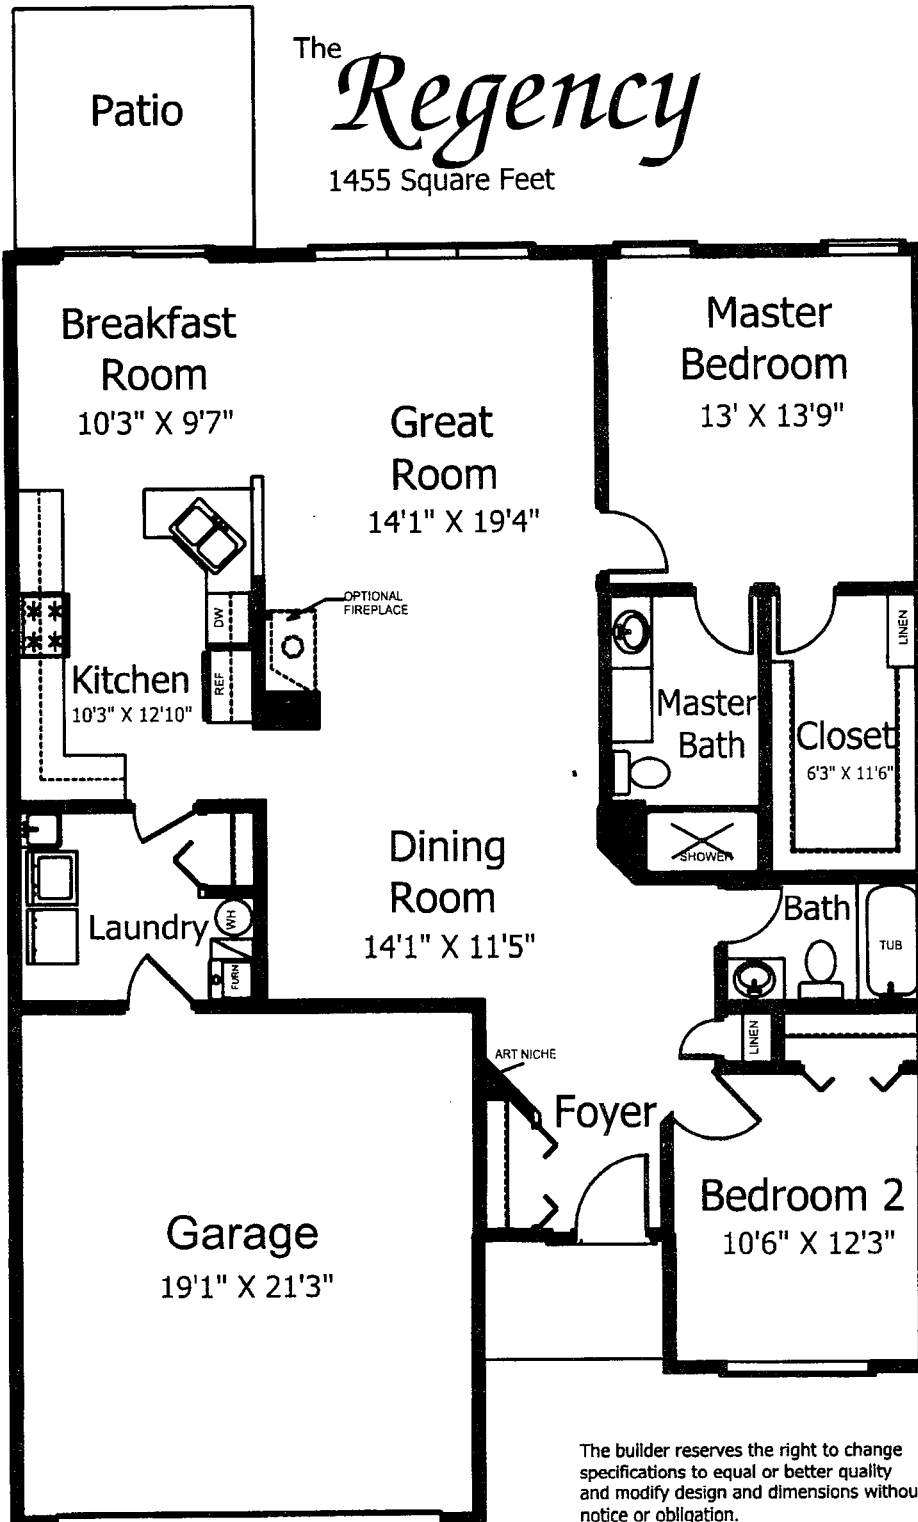

Floor Plans

The
Hilton
1612 Square Feet

Den with Optional Entertainment Center

Optional Bedroom 3
In Lieu of Den

Floor Plans

The builder reserves the right to change specifications to equal or better quality and modify design and dimensions without notice or obligation.

Floor Plans

Dover

1520 Square Feet

The builder reserves the right to change specifications to equal or better quality and modify design and dimensions without notice or obligation.

Floor Plans

The
Nottingham
1670 Square Feet