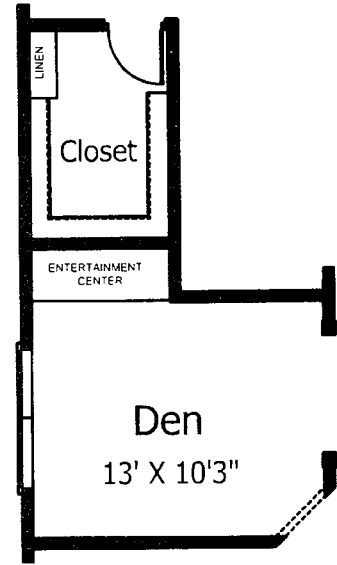

Floor Plans

The
Hilton
1612 Square Feet

Den with Optional Entertainment Center

Optional Bedroom 3
In Lieu of Den

Floor Plans

The builder reserves the right to change specifications to equal or better quality and modify design and dimensions without notice or obligation.

Floor Plans

Dover

1520 Square Feet

The builder reserves the right to change specifications to equal or better quality and modify design and dimensions without notice or obligation.

Floor Plans

The
Nottingham
1670 Square Feet