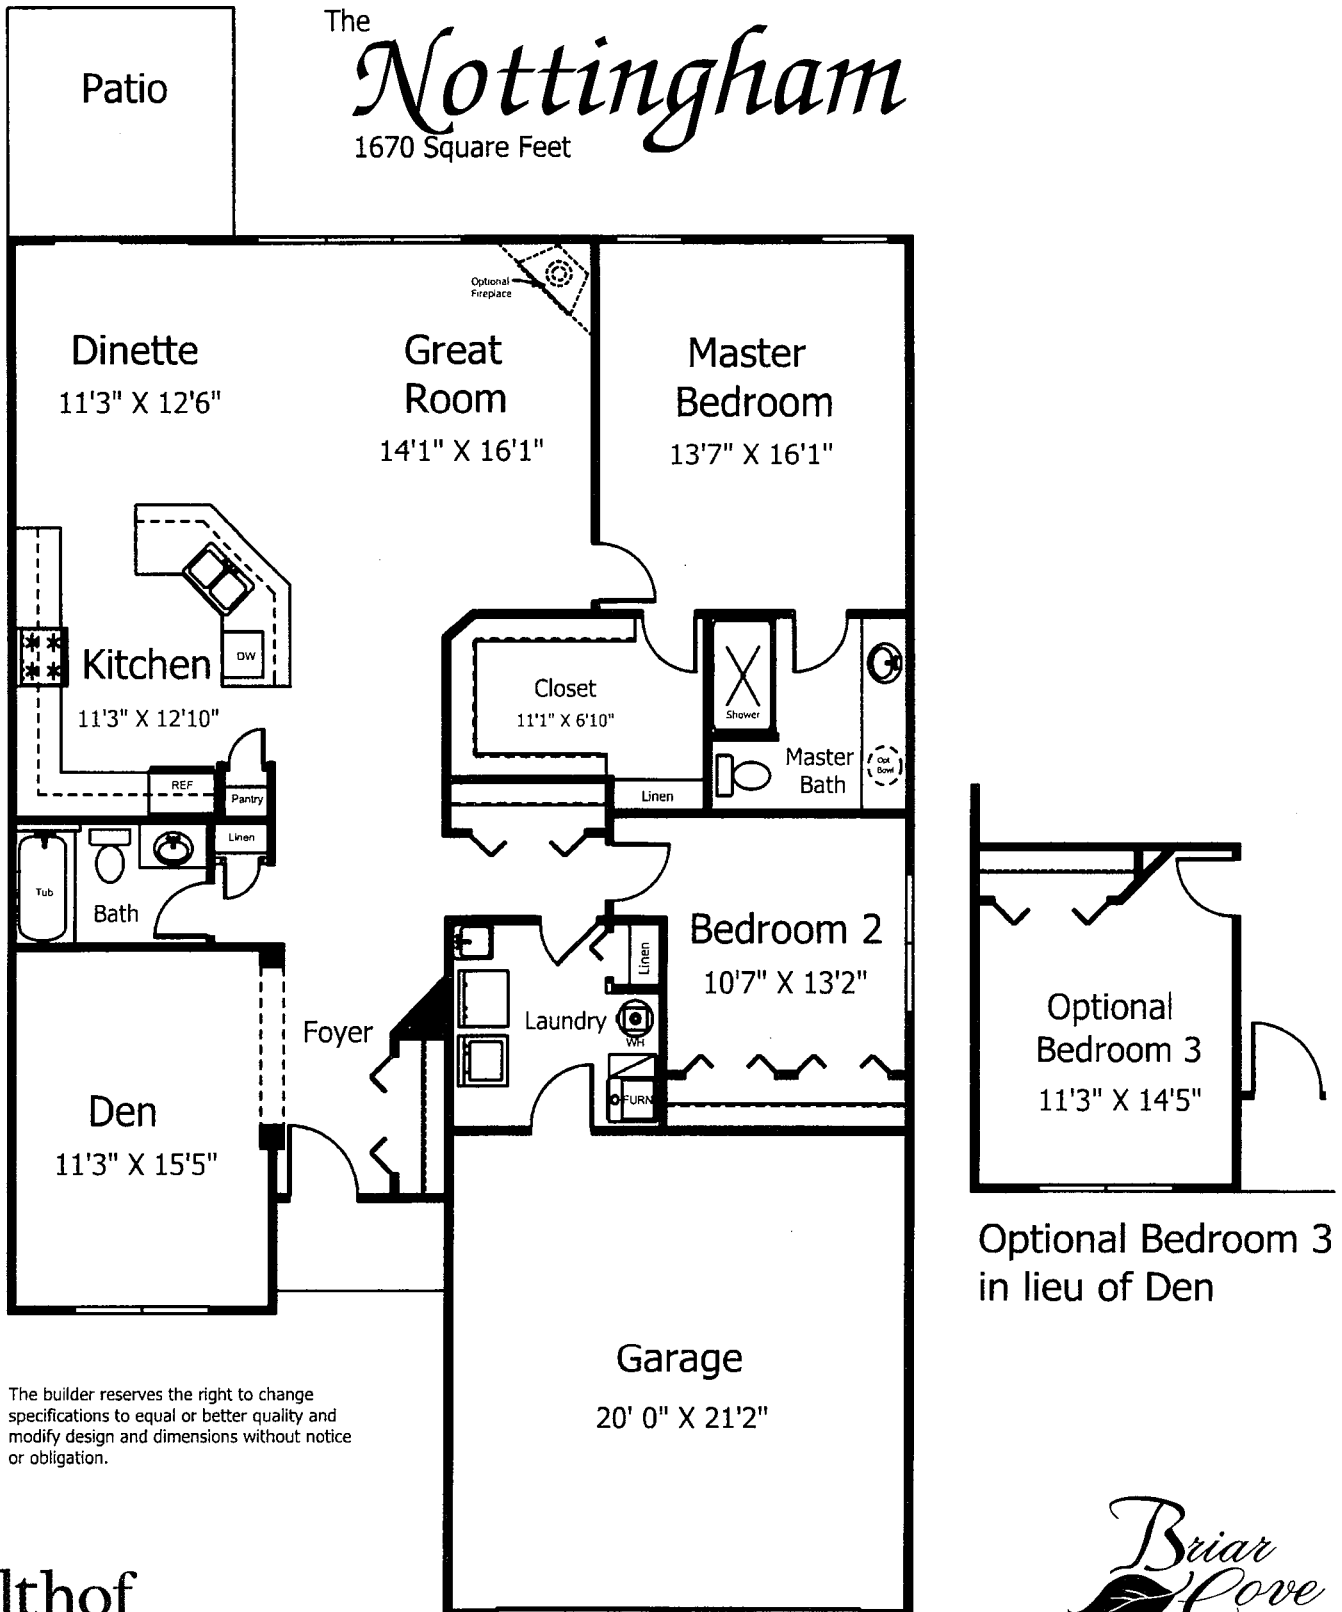

Floor Plans

The
Hilton
1612 Square Feet

Den with Optional Entertainment Center

Optional Bedroom 3
In Lieu of Den

Floor Plans

The builder reserves the right to change specifications to equal or better quality and modify design and dimensions without notice or obligation.

Floor Plans

Dover

1520 Square Feet

The builder reserves the right to change specifications to equal or better quality and modify design and dimensions without notice or obligation.

Floor Plans

The
Nottingham
1670 Square Feet