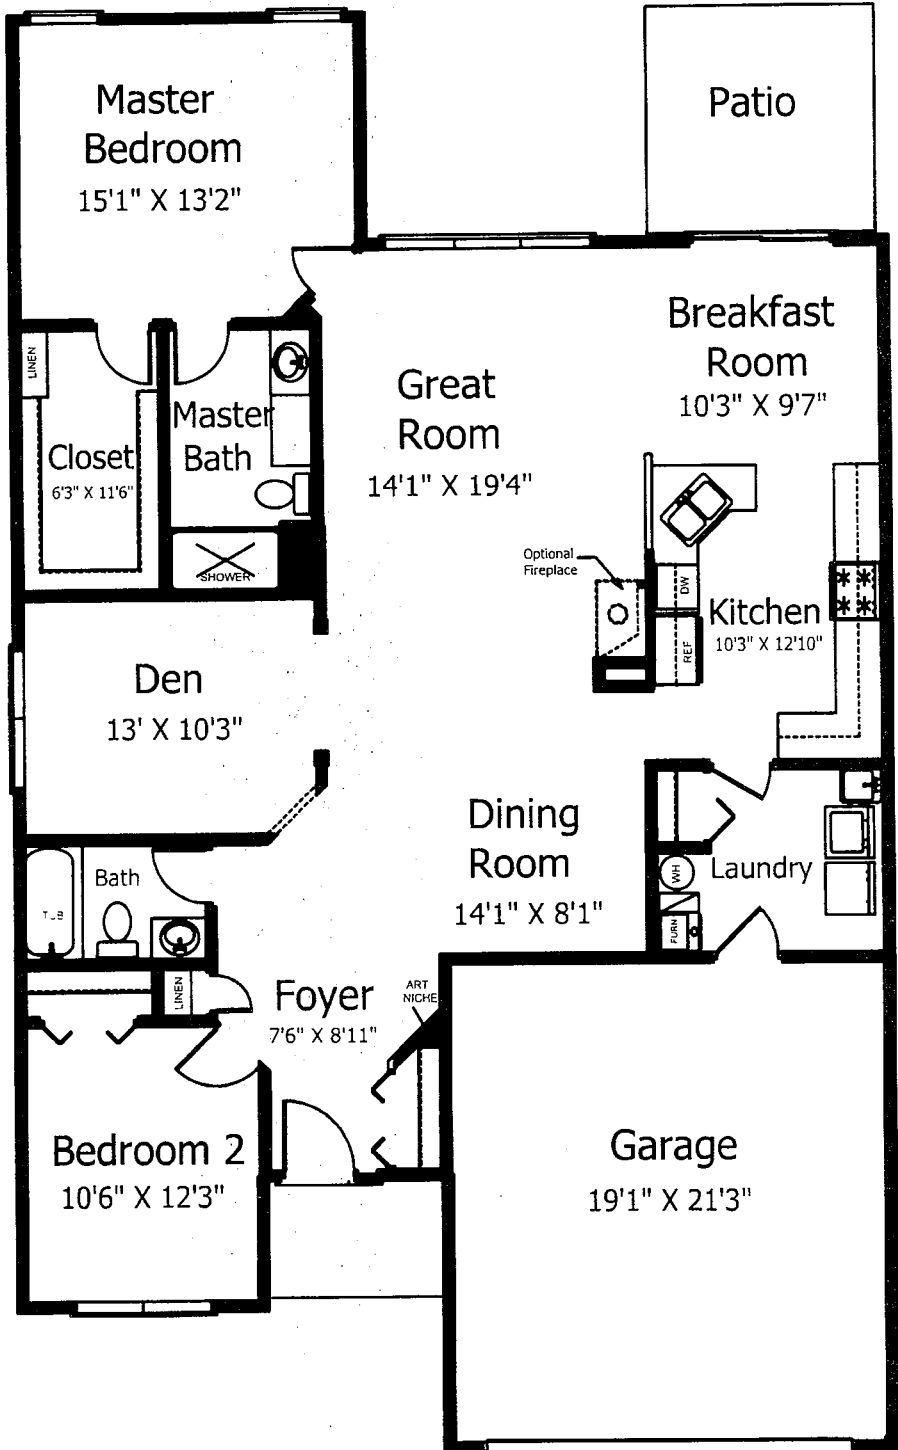

Floor Plans

The
Hilton
1612 Square Feet

Den with Optional Entertainment Center

Optional Bedroom 3
In Lieu of Den

Floor Plans

The builder reserves the right to change specifications to equal or better quality and modify design and dimensions without notice or obligation.

Floor Plans

Dover

1520 Square Feet

The builder reserves the right to change specifications to equal or better quality and modify design and dimensions without notice or obligation.

Floor Plans

The
Nottingham
1670 Square Feet