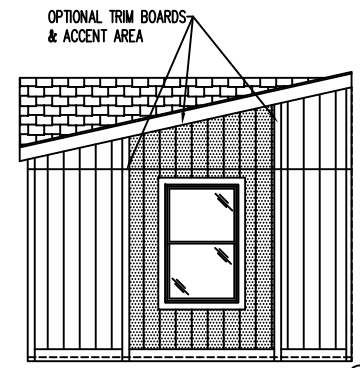

TEMPO
LET IT BE
55TMP28563AH
26'-8" x 56'-0"
APROX 1493 SQ. FT.

FRONT SIDEWALL

FRONT ENDWALL

(B)

(A)

OPTIONAL FRONT ENDWALLS W/ TRIM AND ACCENT AREAS

(A)

REAR ENDWALL

REAR SIDEWALL