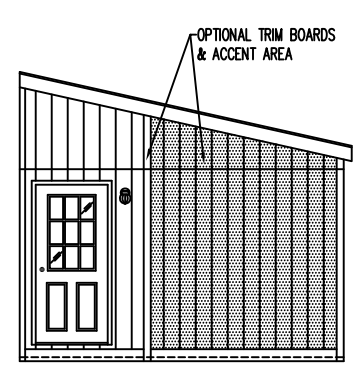

TEMPO
LET IT BE
55TMP28563AH
26'-8" x 56'-0"
APROX 1493 SQ. FT.

FRONT SIDEWALL

FRONT ENDWALL

(B)

(A)

OPTIONAL FRONT ENDWALLS W/ TRIM AND ACCENT AREAS

(A)

REAR ENDWALL

REAR SIDEWALL