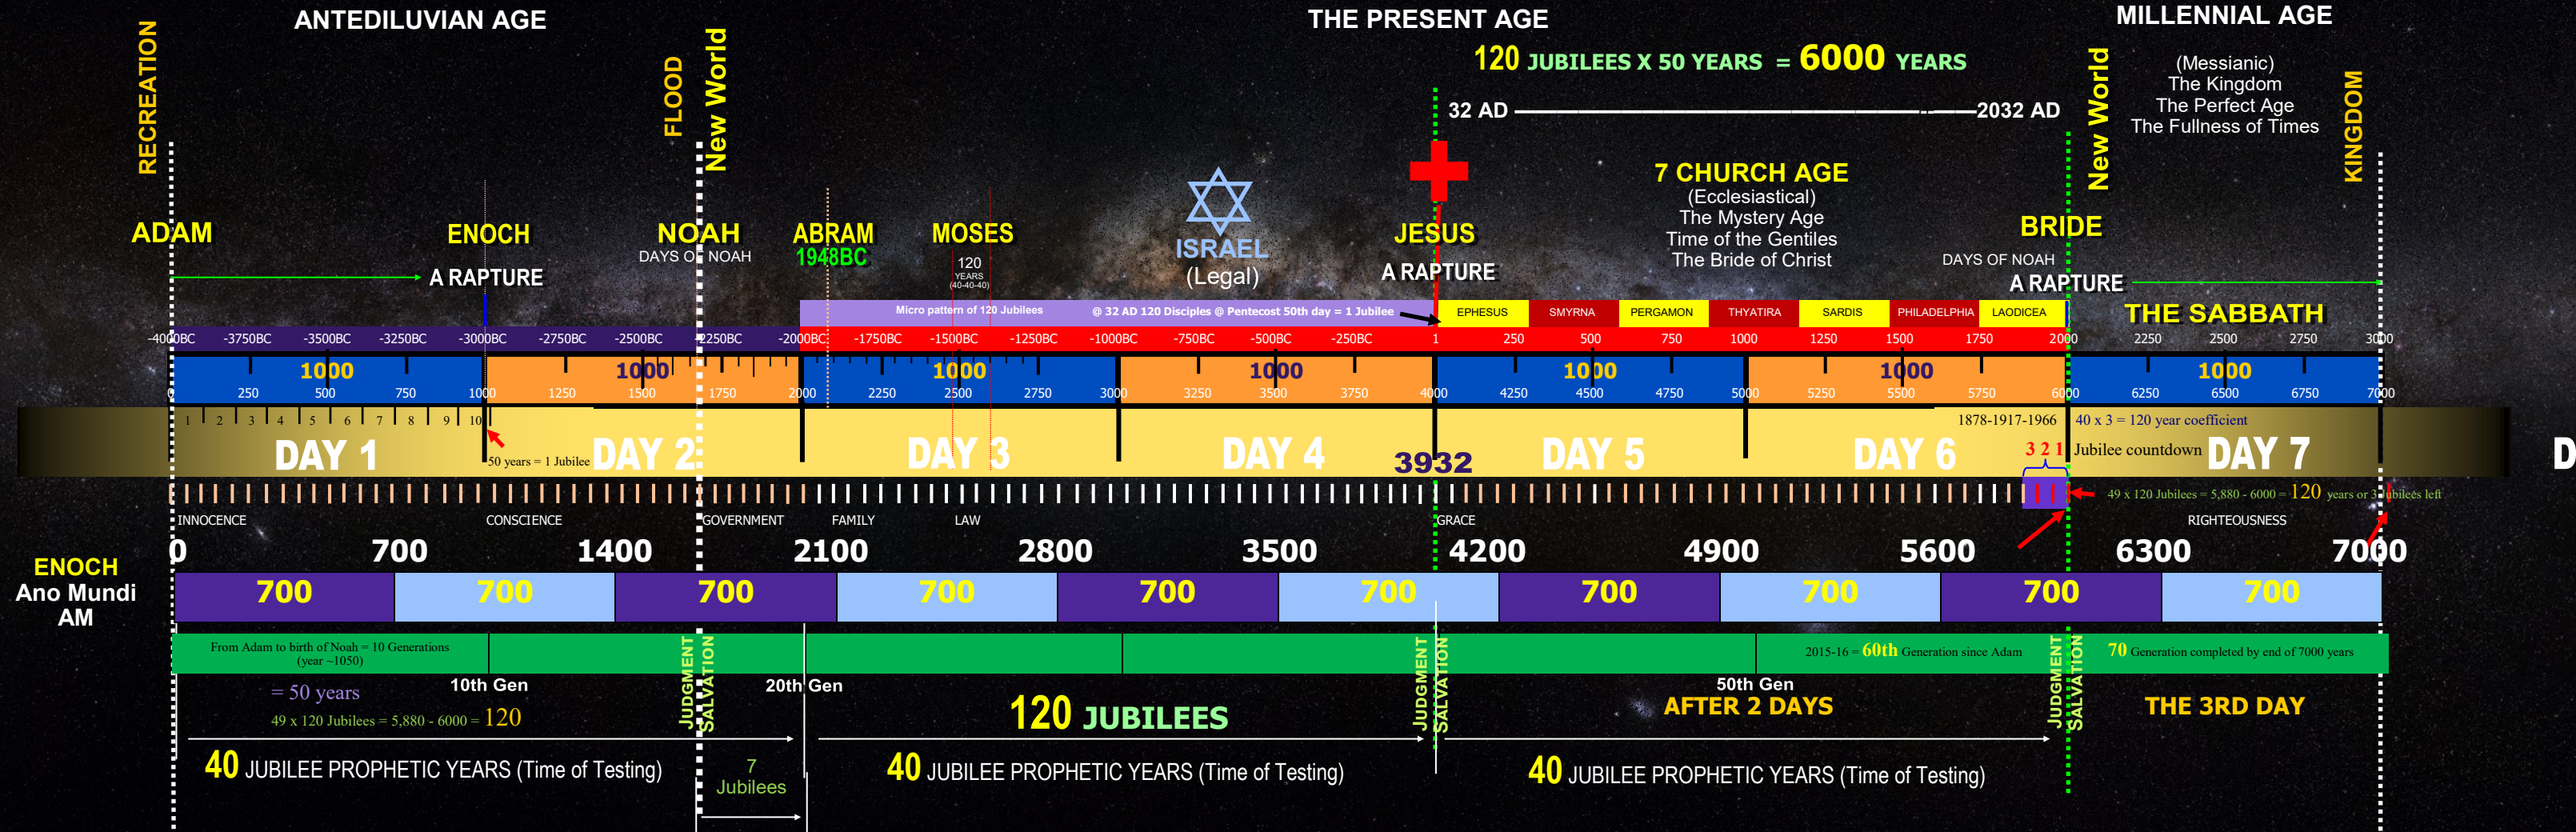

ENOCH 93 CALENDAR OF TIME

10 SEGMENTS OF 700 YEAR IN COMPARISON TO CREATION WEEK TIMELINE

THE 7 COVENANTS

AGENT	SIGN	DAY
Adamic	Tree(s)	1
Noahic	Rainbow	2
Abrahamic	Circumcision	3
Palestinian	Land	4
Davidic	Kingdom	5
Mosaic	Sabbath	6
New	Holy Spirit	7

ATTRIBUTE	AGENT(S)	DAY
Innocence	Adam - Enoch	1
Conscience	Enoch - Noah	2
Government	Noah - Abram	3
Family	Abram - Moses	4
Law	Moses - Jesus	5
Grace	Jesus - Jesus	6
Righteousness	Holy Spirit	7
Holiness	YHVH	8TH