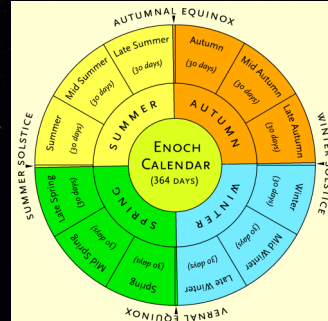

ENOCH 93 CALENDAR OF TIME

10 SEGMENTS OF 700 YEAR IN COMPARISON TO CREATION WEEK TIMELINE

THE 7 COVENANTS

AGENT	SIGN	DAY
Adamic	Tree(s)	1
Noahic	Rainbow	2
Abrahamic	Circumcision	3
Palestinian	Land	4
Davidic	Kingdom	5
Mosaic	Sabbath	6
New	Holy Spirit	7

ATTRIBUTE	AGENT(S)	DAY
Innocence	Adam - Enoch	1
Conscience	Enoch - Noah	2
Government	Noah - Abram	3
Family	Abram - Moses	4
Law	Moses - Jesus	5
Grace	Jesus - Jesus	6
Righteousness	Holy Spirit	7
Holiness	YHVH	8TH