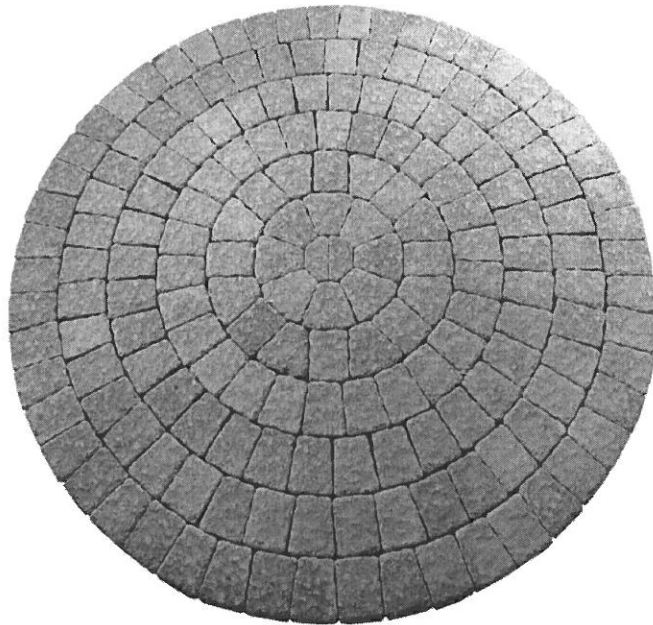

CIRCLE BUNDLE PRODUCT DATA FOR:

STONEHENGE BRUSSELS BLOCK ANTARA

Row	1	2	3	4	5	6	7	8	9
Center	2								
Large Wedge		8	8						
Wedge				26	34	21	25	38	44
Rectangle			8			21	27	19	22

notes:

- *Circle bundle contains starter stones, large wedge, wedge, rectangle equaling 67.39 SqFt
- *Circle bundle equals one circle 102" in diameter or two circles 78" in diameter.
- *Circle can be constructed to any size desired by adding or deleting rows.
- *Pieces may need to be cut on occasion to accommodate variances in laying patterns.