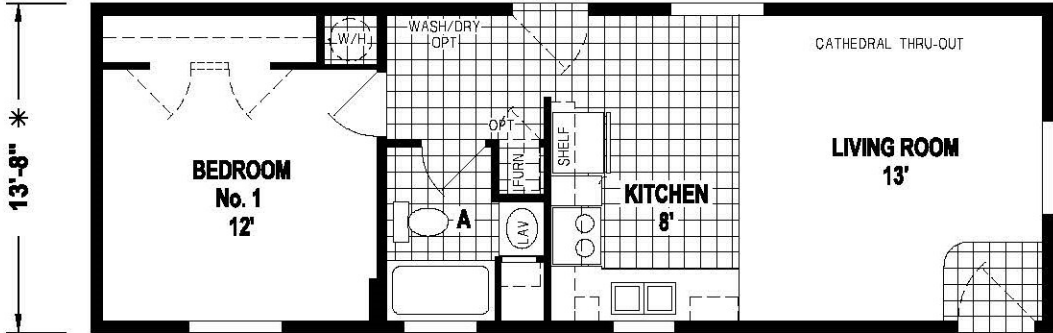

OPTION SLIDING GLASS DOOR

40' \*

13'-8" \*

7923CTB/4014 (546 SQ. FT.) 1BEDROOM - CATHEDRAL THRU-OUT