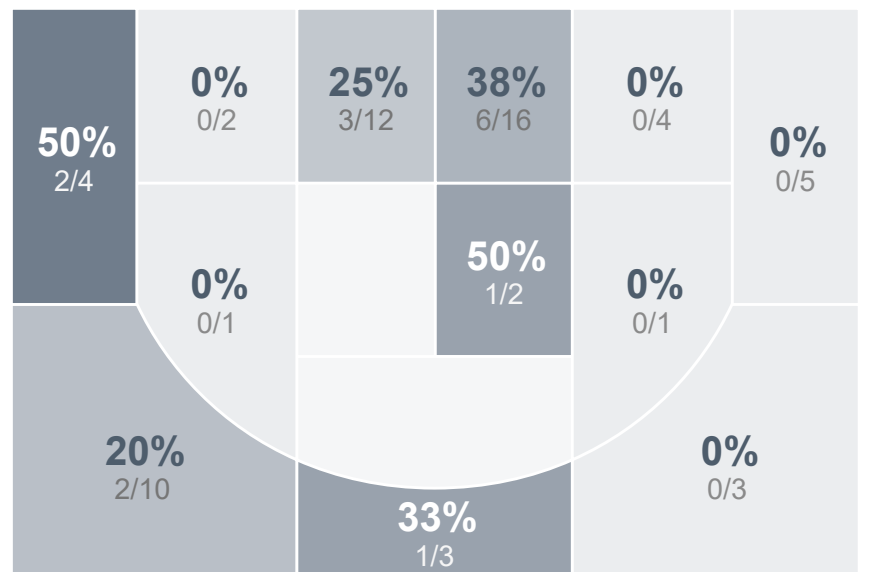

Bismarck Legacy High School