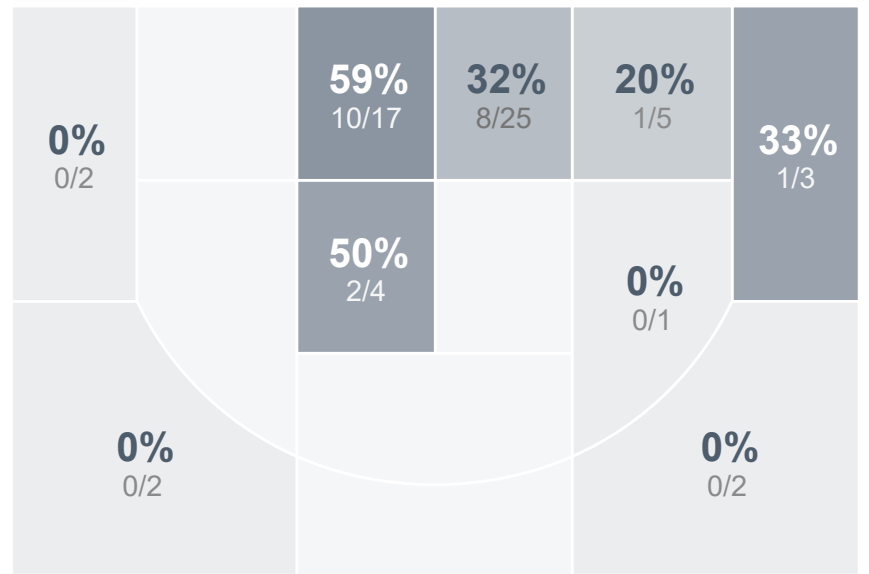

Girls' Varsity Basketball - New