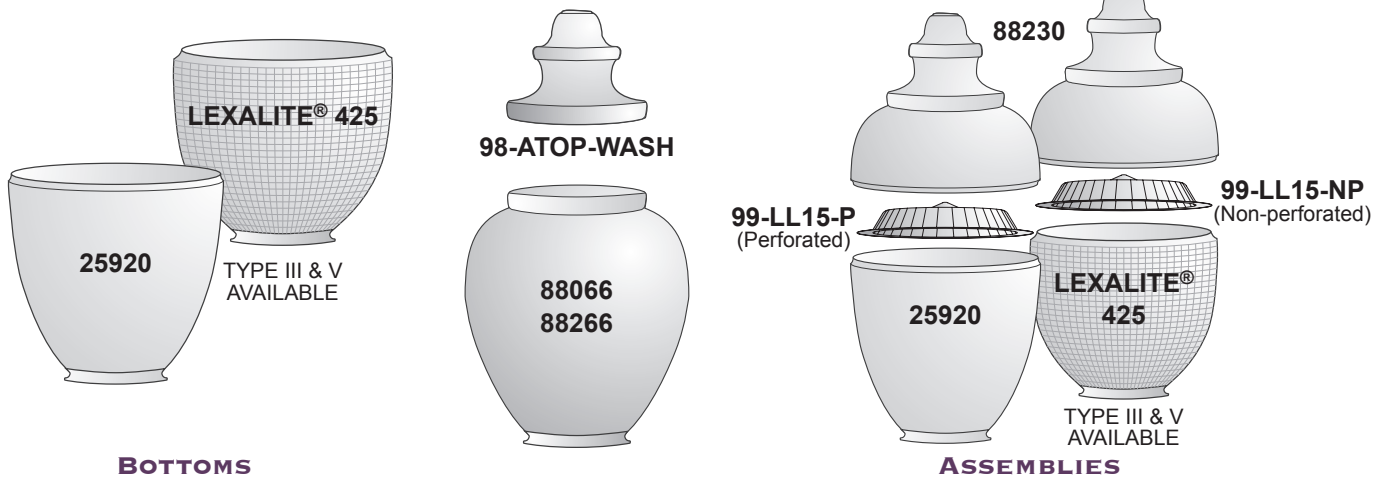

POST TOPS & ASSEMBLIES

Versatile Bottoms, Classic Tops & Full Assemblies

Dynamic solutions for customizing post tops

- Traditional shape bottoms for use on nostalgic projects
- Majestic tops for customization
- Perfect for roadways, parks, “Old Town”
- 98-ATOP-WASH fits 88060, 88260, 88062, 88262, 88066 & 88266 Streetlamps when top is trimmed
- Full assemblies for easy specification and installation
- Type III and IV available
- New and replacement use

ASSEMBLIES

88230 TOP W/25920 SMOOTH BOTTOM

HEIGHT	WIDTH	INSIDE DIA	NECK O.D.	COLOR	ITEM NO.
27.00"	15.12"	7.12"	8.00"	Clear	88230A25920-CL-8F
27.00"	15.12"	7.12"	8.00"	Sand Blasted	88230A25920-SB-8F
26.62"	15.12"	7.75"	9.12"	Clear	88230A25920-CL-9F
26.62"	15.12"	7.75"	9.12"	Sand Blasted	88230A25920-SB-9F

TOPS

ACRYLIC STREETLAMP TOP

HEIGHT	INSIDE DIA	COLOR	ITEM NO.
13.22"	15.44"	Clear	88230-CL

ALUMINUM STREETLAMP TOP

HEIGHT	INSIDE DIA	COLOR	ITEM NO.
9.00"	11.44"	Aluminum	98-ATOP-WASH

88230 TOP W/LEXALITE® 425 PRISM BOTTOM

HEIGHT	WIDTH	INSIDE DIA	NECK O.D.	COLOR	TYPE	ITEM NO.
27.46"	15.75"	7.27"	8.14"	Clear	III	88230ALEX3-8F
27.46"	15.75"	7.27"	8.14"	Clear	V	88230ALEX5-8F
27.12"	15.75"	7.75"	9.13"	Clear	III	88230ALEX3-9F
27.12"	15.75"	7.75"	9.13"	Clear	V	88230ALEX5-9F