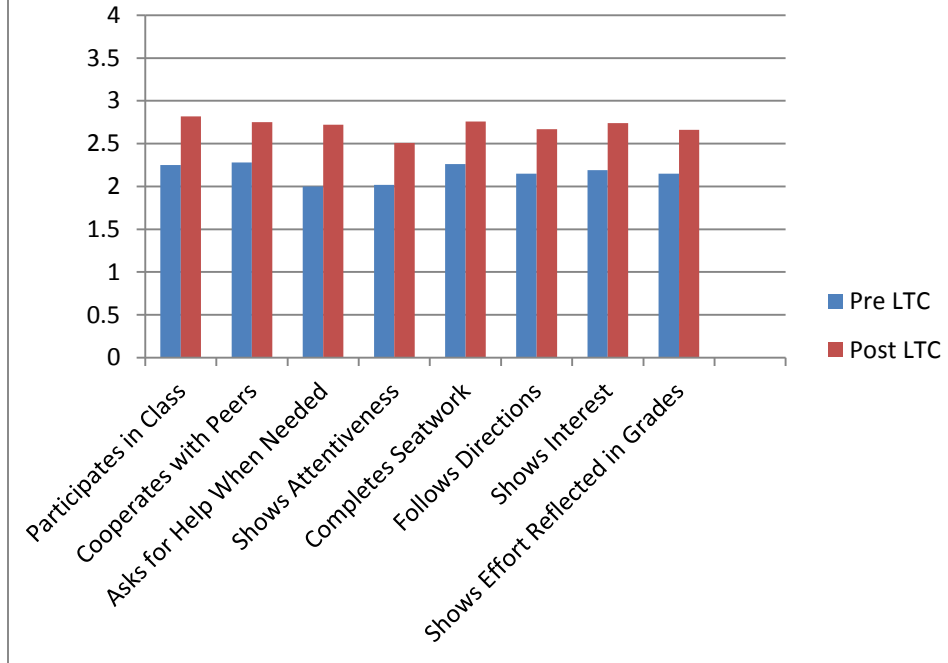

2016-2017 Average School Performance Pre and Post Listen to Children

0=never 1=rarely 2=sometimes 3=often 4= always

Data reported by Teachers is average for 224 students with > 10 mtgs.