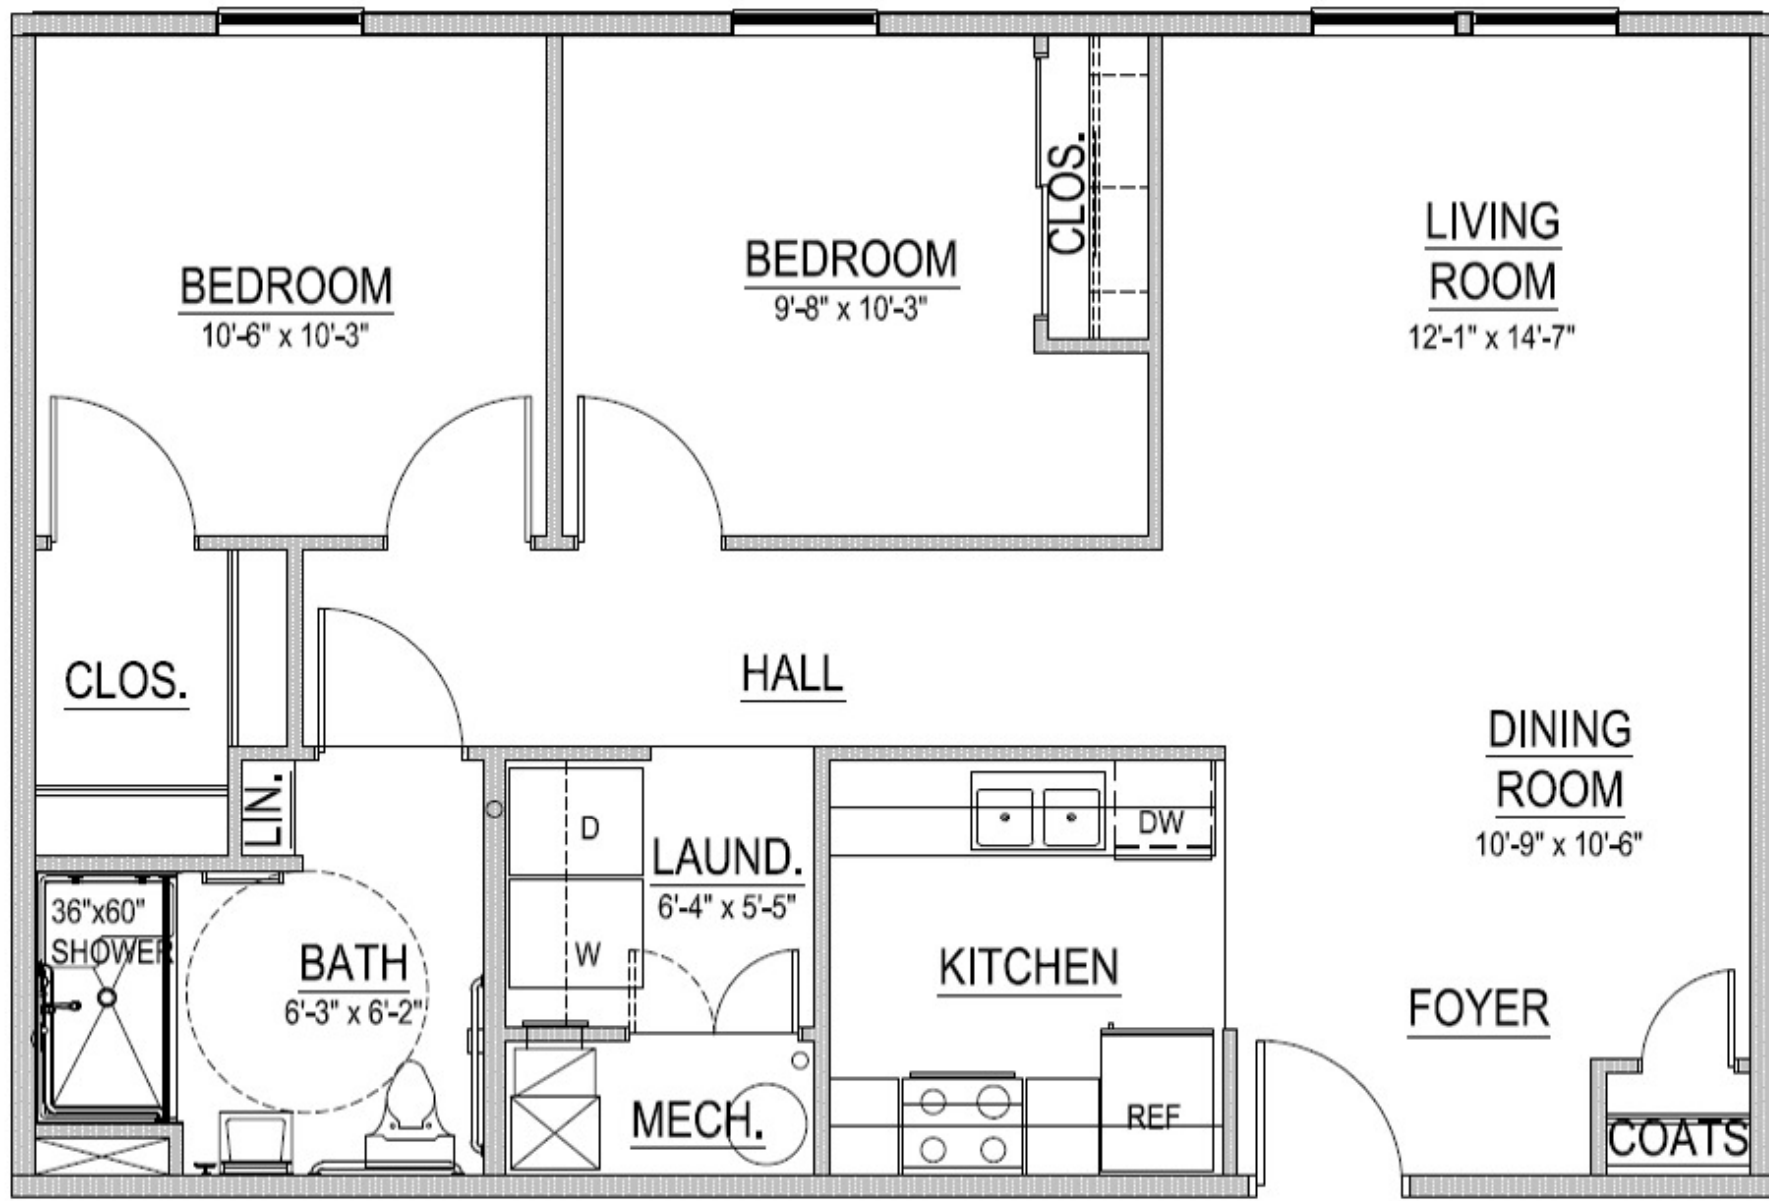

2-BEDROOM UNIT PLAN

NO SCALE:

APPROXIMATE: 882 square feet

2-BEDROOM HANDICAP UNIT PLAN

NO SCALE:

APPROXIMATE: 882 square feet

LEGACY SENIOR APARTMENTS - 2001 N. COUNTRY CLUB RD - ADA, OKLAHOMA
 UNITS: 105 & 106