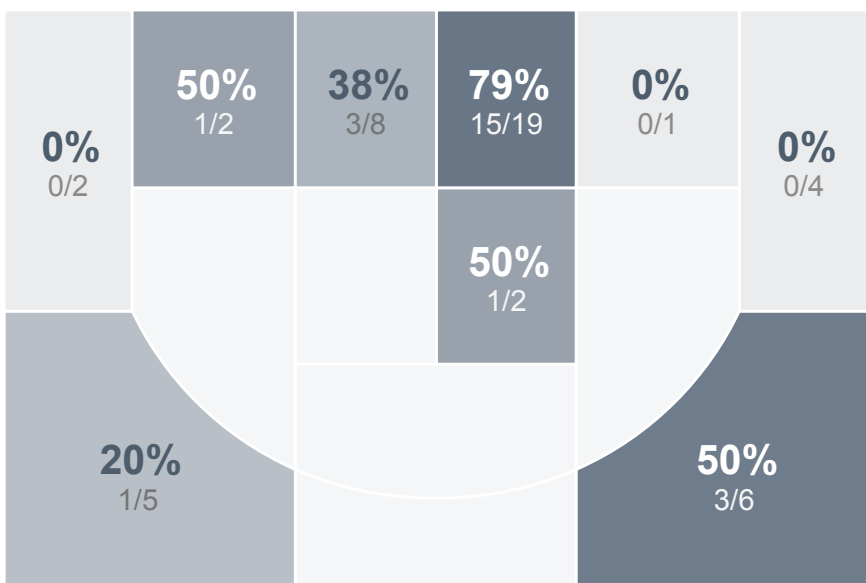

Century Patriots Girls Basketball