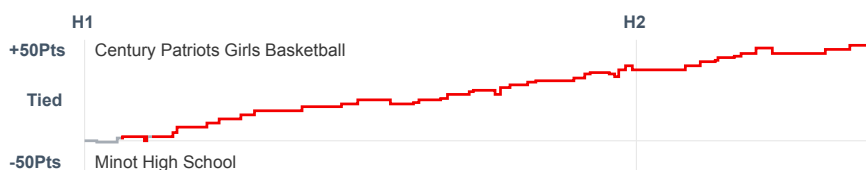

Box Score Report

CHS @ Minot - Jan 15, 2019 - W 77-39

Period Stats

Team	1	2	Final
CHS	46	31	77
MHS	11	28	39

Run Graph