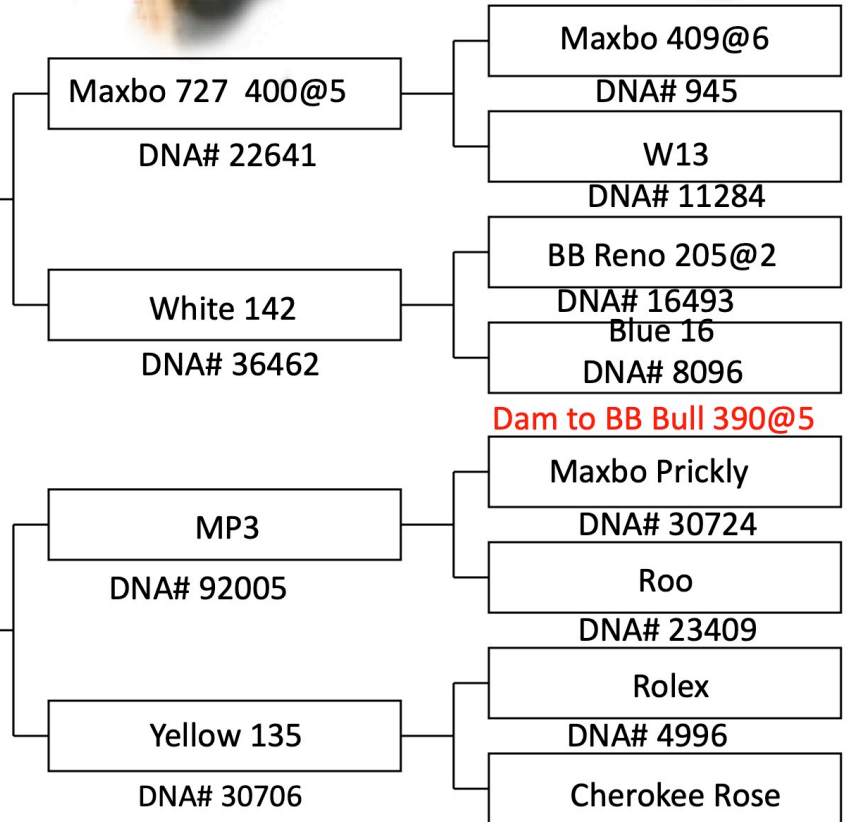

BROADWAY PEDIGREE

Unique # Q498
 DNA# 222097
 Born 2016
 Sire: BB Legend
 Dam: W 376

BB Legend

Sire

BB Legend 359@6
 DNA# 69517

Maxbo 727

Reno

BROADWAY

Dam

White 376
 DNA# 145284

Rolex
 424@6

Maxbo Prickly
 399@9

Dozer

DNA# 8146
 Grand Dam to Dozer