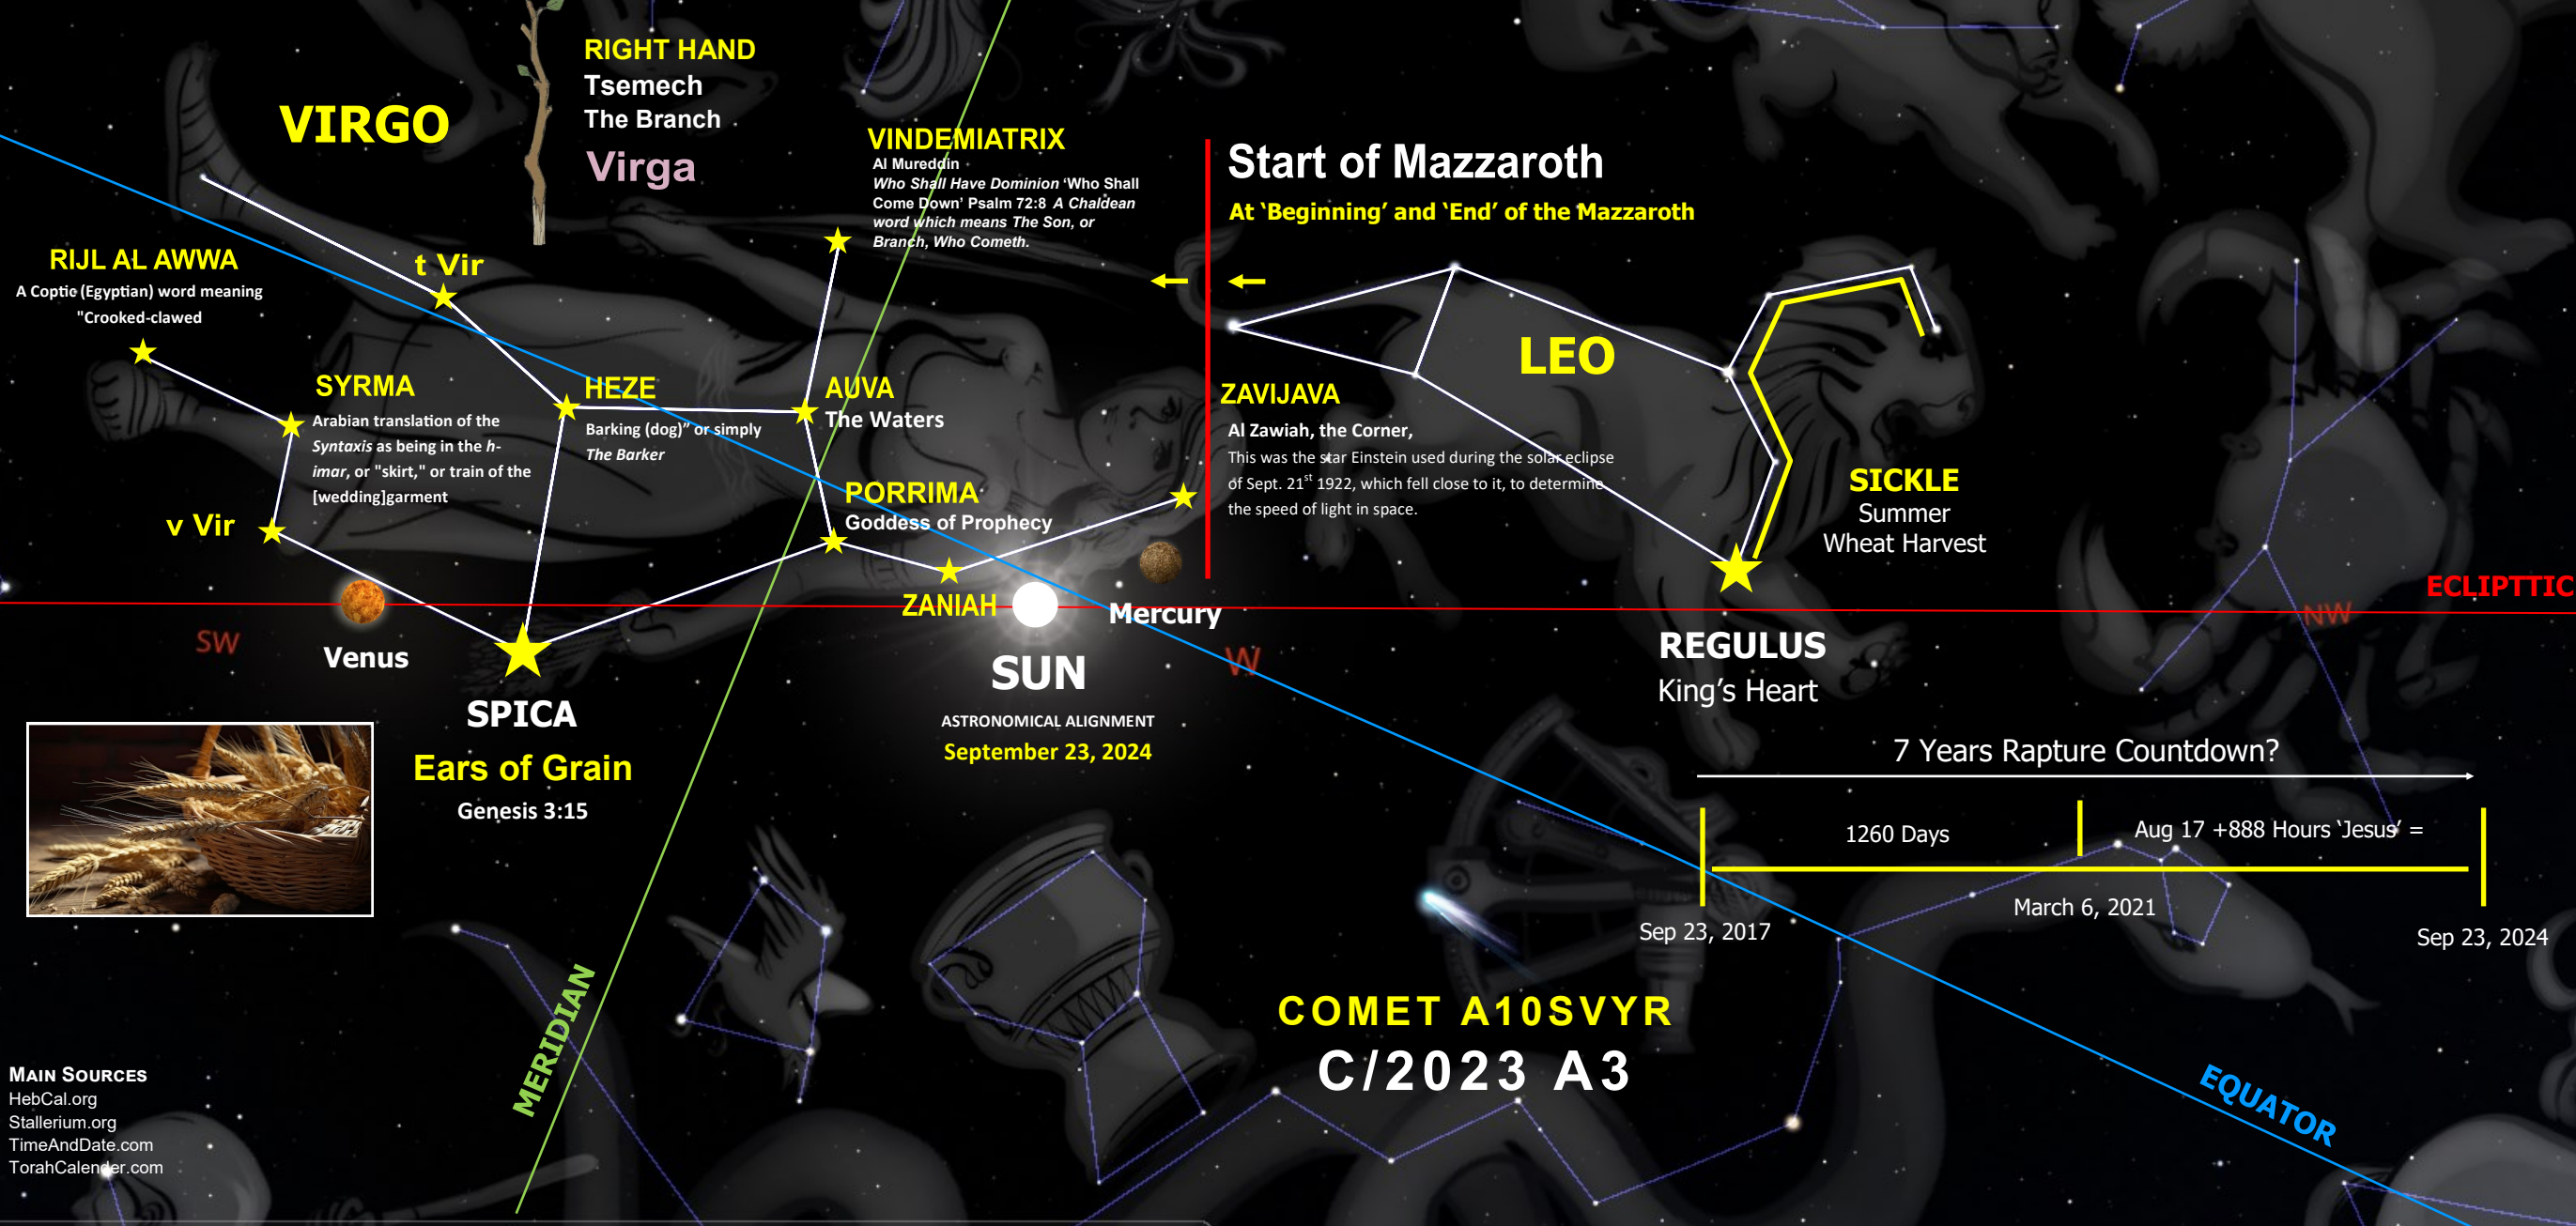

REVELATION 12 SIGN - 7 YEAR ANNIVERSARY

UNITED NATIONS PACT FOR THE FUTURE - SEPTEMBER 23, 2024

VIRGO

RIGHT HAND
Tsemekh
The Branch
Virga

VINDEMIATRIX
Al Mureddin
Who Shall Have Dominion 'Who Shall Come Down' Psalm 72:8 A Chaldean word which means The Son, or Branch, Who Cometh.

Start of Mazzaroth
At 'Beginning' and 'End' of the Mazzaroth

LEO

ZAVIJAVA
Al Zawiah, the Corner,
This was the star Einstein used during the solar eclipse of Sept. 21st 1922, which fell close to it, to determine the speed of light in space.

SICKLE
Summer
Wheat Harvest

REGULUS
King's Heart

SUN
ASTRONOMICAL ALIGNMENT
September 23, 2024

SPICA
Ears of Grain
Genesis 3:15

COMET A10SVYR
C/2023 A3

© Composition and Some Graphics by **LUIS B. VEGA**
vegapost@hotmail.com
www.PostScripts.org
FOR ILLUSTRATION PURPOSES ONLY