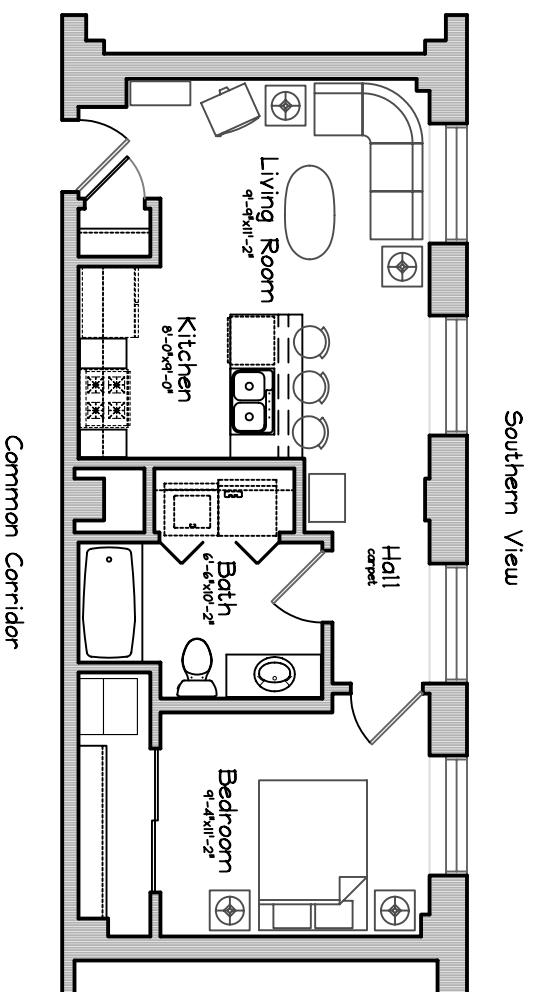

# PLANKINTON LOFT APARTMENTS - 5th FLOOR

Unit #525 = 560 sq ft  
One Bedroom, 1 Bath

Scale : 1/8" = 1'-0"

Square Footage taken from center of corridor/party walls  
to exterior of furred walls.