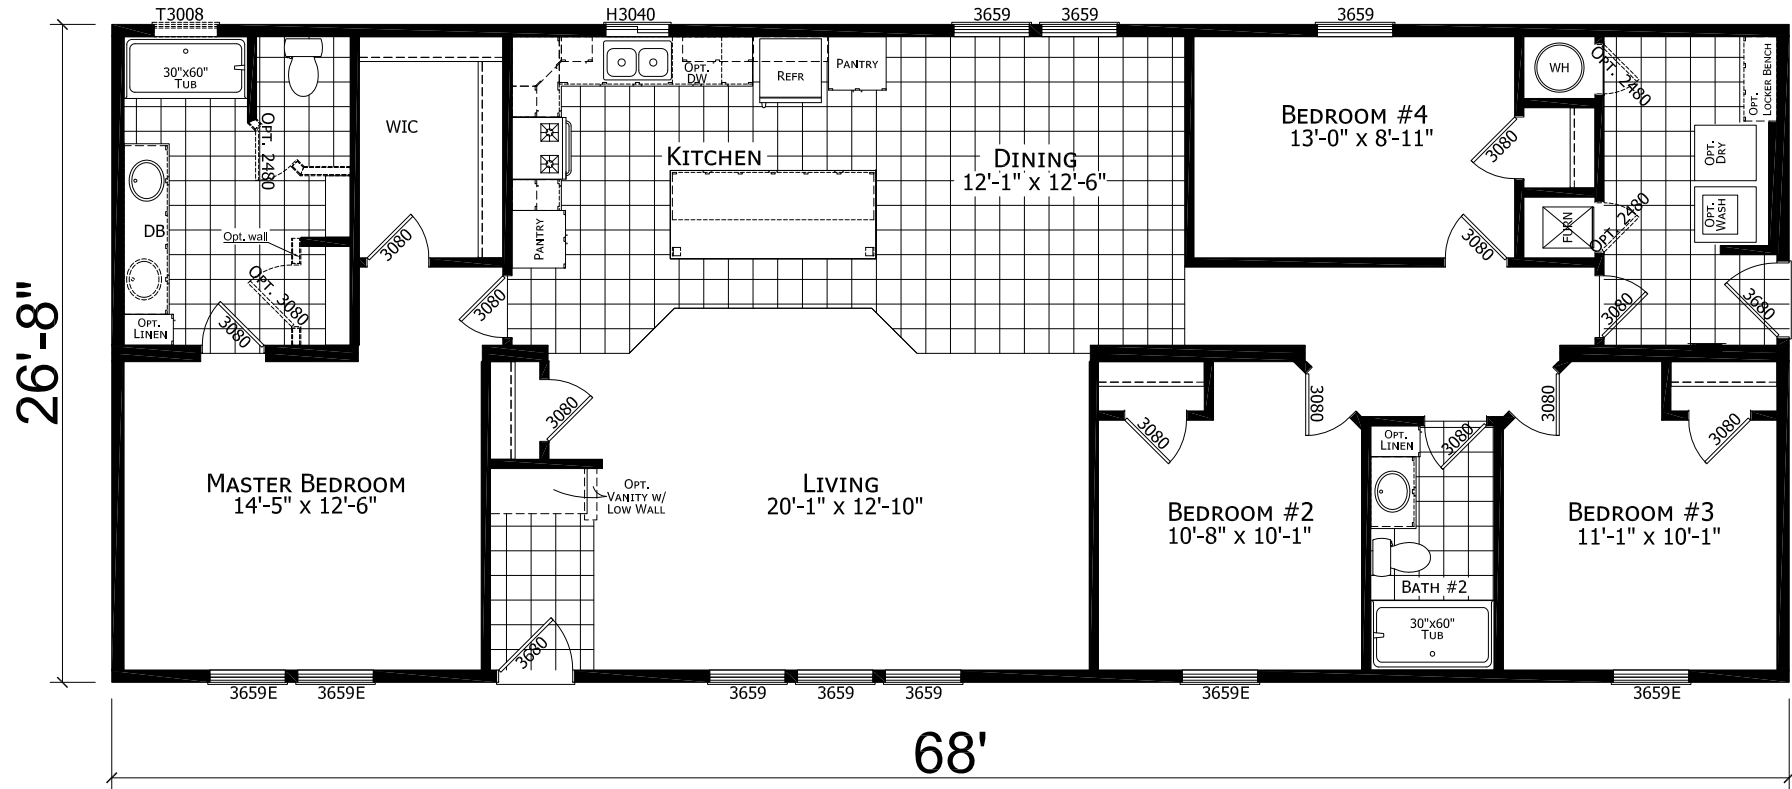

MODEL 17-CW-4684F

4 BEDROOM, 2 BATH
ACTUAL SIZE: 68' x 26'-8"
TOTAL AREA: 1,814 SQ. FT.

CHAMPION

MANUFACTURED BEAUTIFULLY™

1425 SUNNYSIDE RD. WEISER, ID 83672

MODIFICATIONS

PROJECT: 17-CW4684F
68' x 26'-8" 4 BD 4 BTH

DRAWN BY: MJW
DATE: 06-21-18
SCALE: 3/16" = 1'-0"

TITLE: LITERATURE
PLAN

FILENAME: CW4684F NOT FINISHED

SHEET: L-101