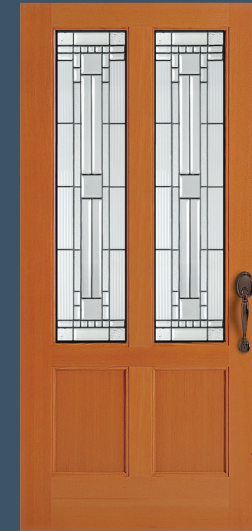

## SCARBOROUGH®

6316 door, 6347 sidelights, 6746 transom,  
shown in sapele mahogany

**SCARBOROUGH®**

6316 door, 6347 sidelight with black caming and optional shaker sticking. Privacy Rating 7.

**PORTSMOUTH®**

6366 door, 6347 sidelights, 6746 transom, with black caming. Privacy Rating 7.

**SHELBURNE®**

6542 door with brass caming. Privacy Rating 6.

**PLYMOUTH®**

6326 door with black caming. Privacy Rating 7.

**GREENWICH®**