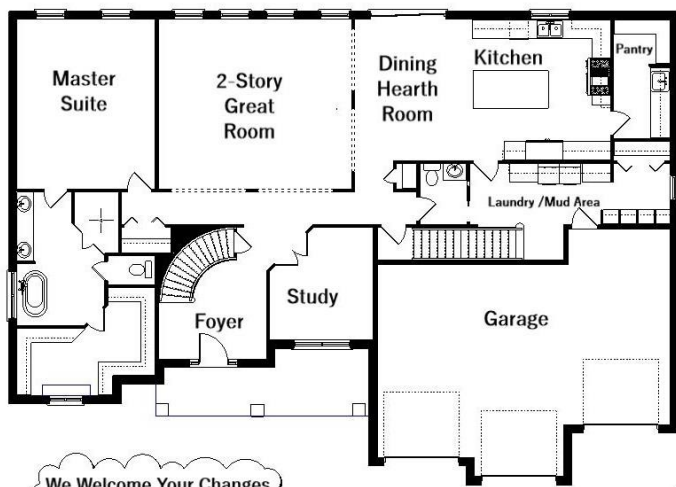

Your Land Your Style Your Home Your Way  
Design + Build = Your Best Value

We Welcome Your Changes  
to All of Our Plans

The **Kraus** Company, LLC  
DESIGN BUILD

248-972-5549

The Apple Ridge  
3500 Sq. Ft.

Copyright © 2020 Kraus Design  
All Rights Reserved

Setting the New Standard