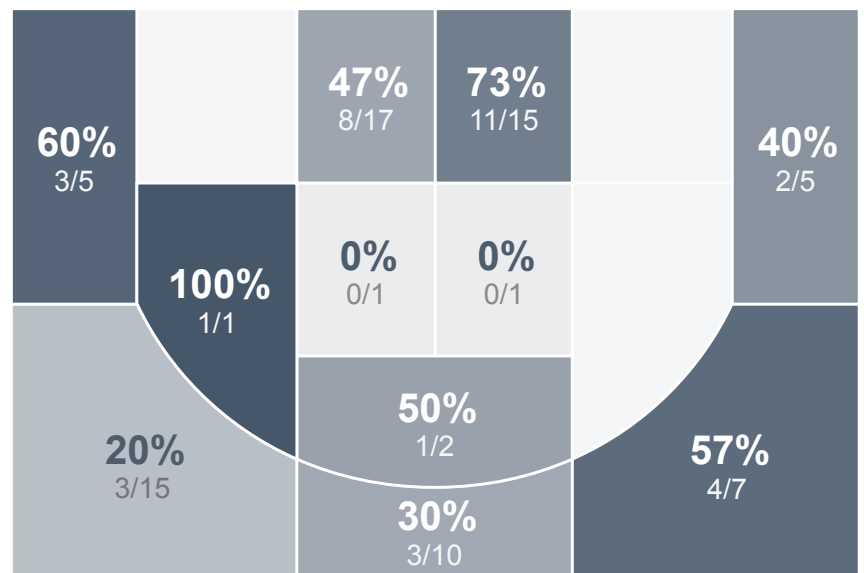

Century Patriots Girls Basketball