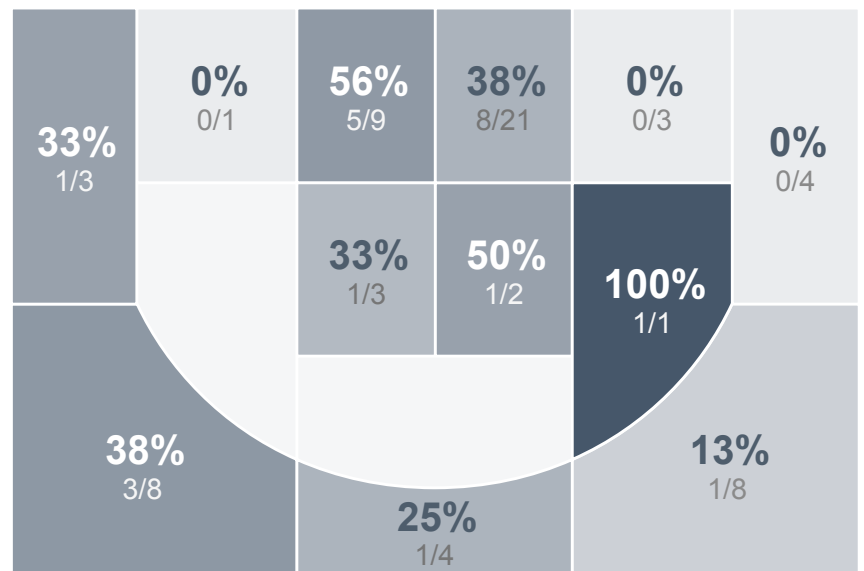

Turtle Mountain High School