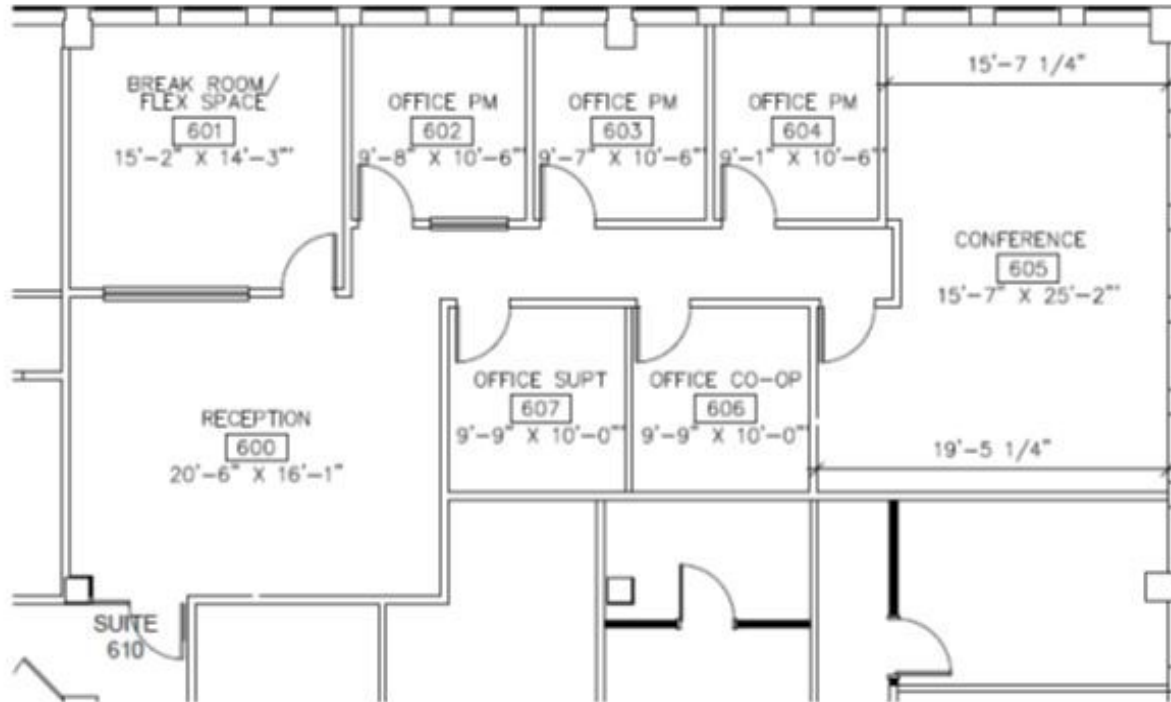

THE
MACQUARIUM
BUILDING

1800 Peachtree St, NW, Atlanta GA 30309

AVAILABLE OFFICE SUITE

Suite 610

| 1,998 RSF

STEVE BEVERLY
S.E. BEVERLY REAL ESTATE SERVICES, INC.
(404)290-0895
steve.beverly@sebeverly.com