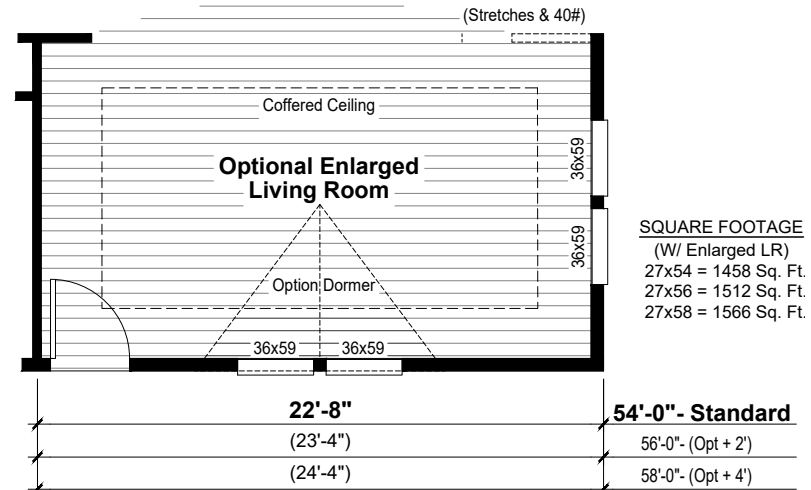

# Golden Pacific II Brentwood

**SQUARE FOOTAGE**  
(NIC Porch Area)  
27x54 = 1386 Sq. Ft.  
27x56 = 1440 Sq. Ft.  
27x58 = 1494 Sq. Ft.

Shown With Std GPII Specs  
9' Ceiling, Coffered Ceiling in  
LR, 2x4 interior walls, LED  
Lights as shown, 42" O/H  
Cabs in Kitchen (No Soffit)

(REFERENCE GLE528F)

**SQUARE FOOTAGE**  
(W/ Enlarged LR)  
27x54 = 1458 Sq. Ft.  
27x56 = 1512 Sq. Ft.  
27x58 = 1566 Sq. Ft.

MHC Community Floorplan  
**GPII-2754-3B**  
(3.0) 10.09.21 dh