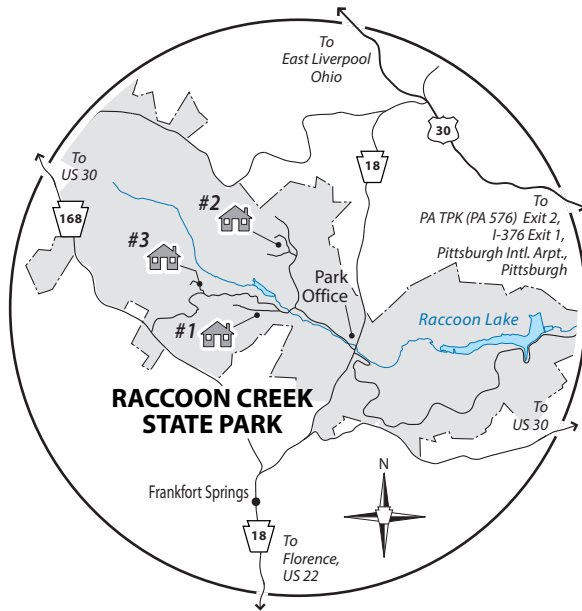

RACCOON CREEK STATE PARK

Organized Group Cabin Camp

CAMP No. 2
Capacity—130

LEGEND

- Cabin (Cabin Number/Capacity)
- Unit Lodge
- Dining Hall
- Water
- Shower House/Restrooms
- Unpaved Road
- Gate