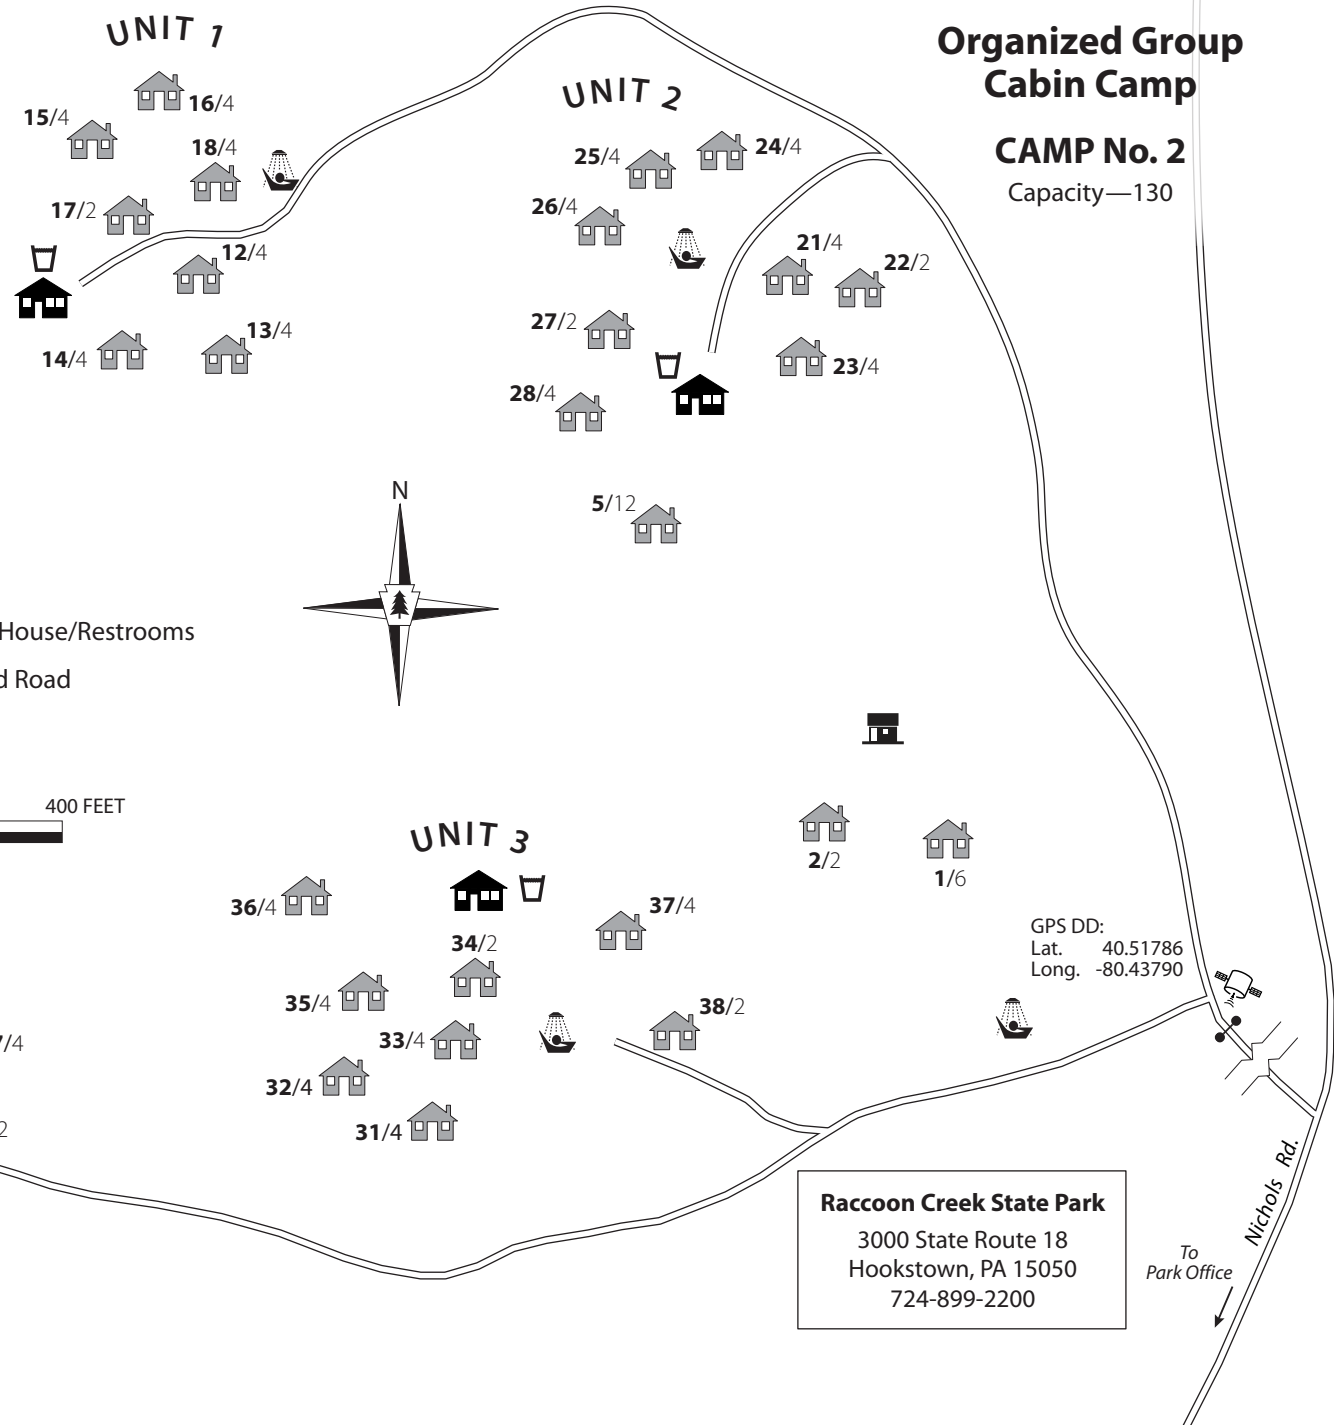

RACCOON CREEK STATE PARK

Organized Group Cabin Camp

CAMP No. 2
Capacity—130

LEGEND

- Cabin (Cabin Number/Capacity)
- Unit Lodge
- Dining Hall
- Water
- Shower House/Restrooms
- Unpaved Road
- Gate