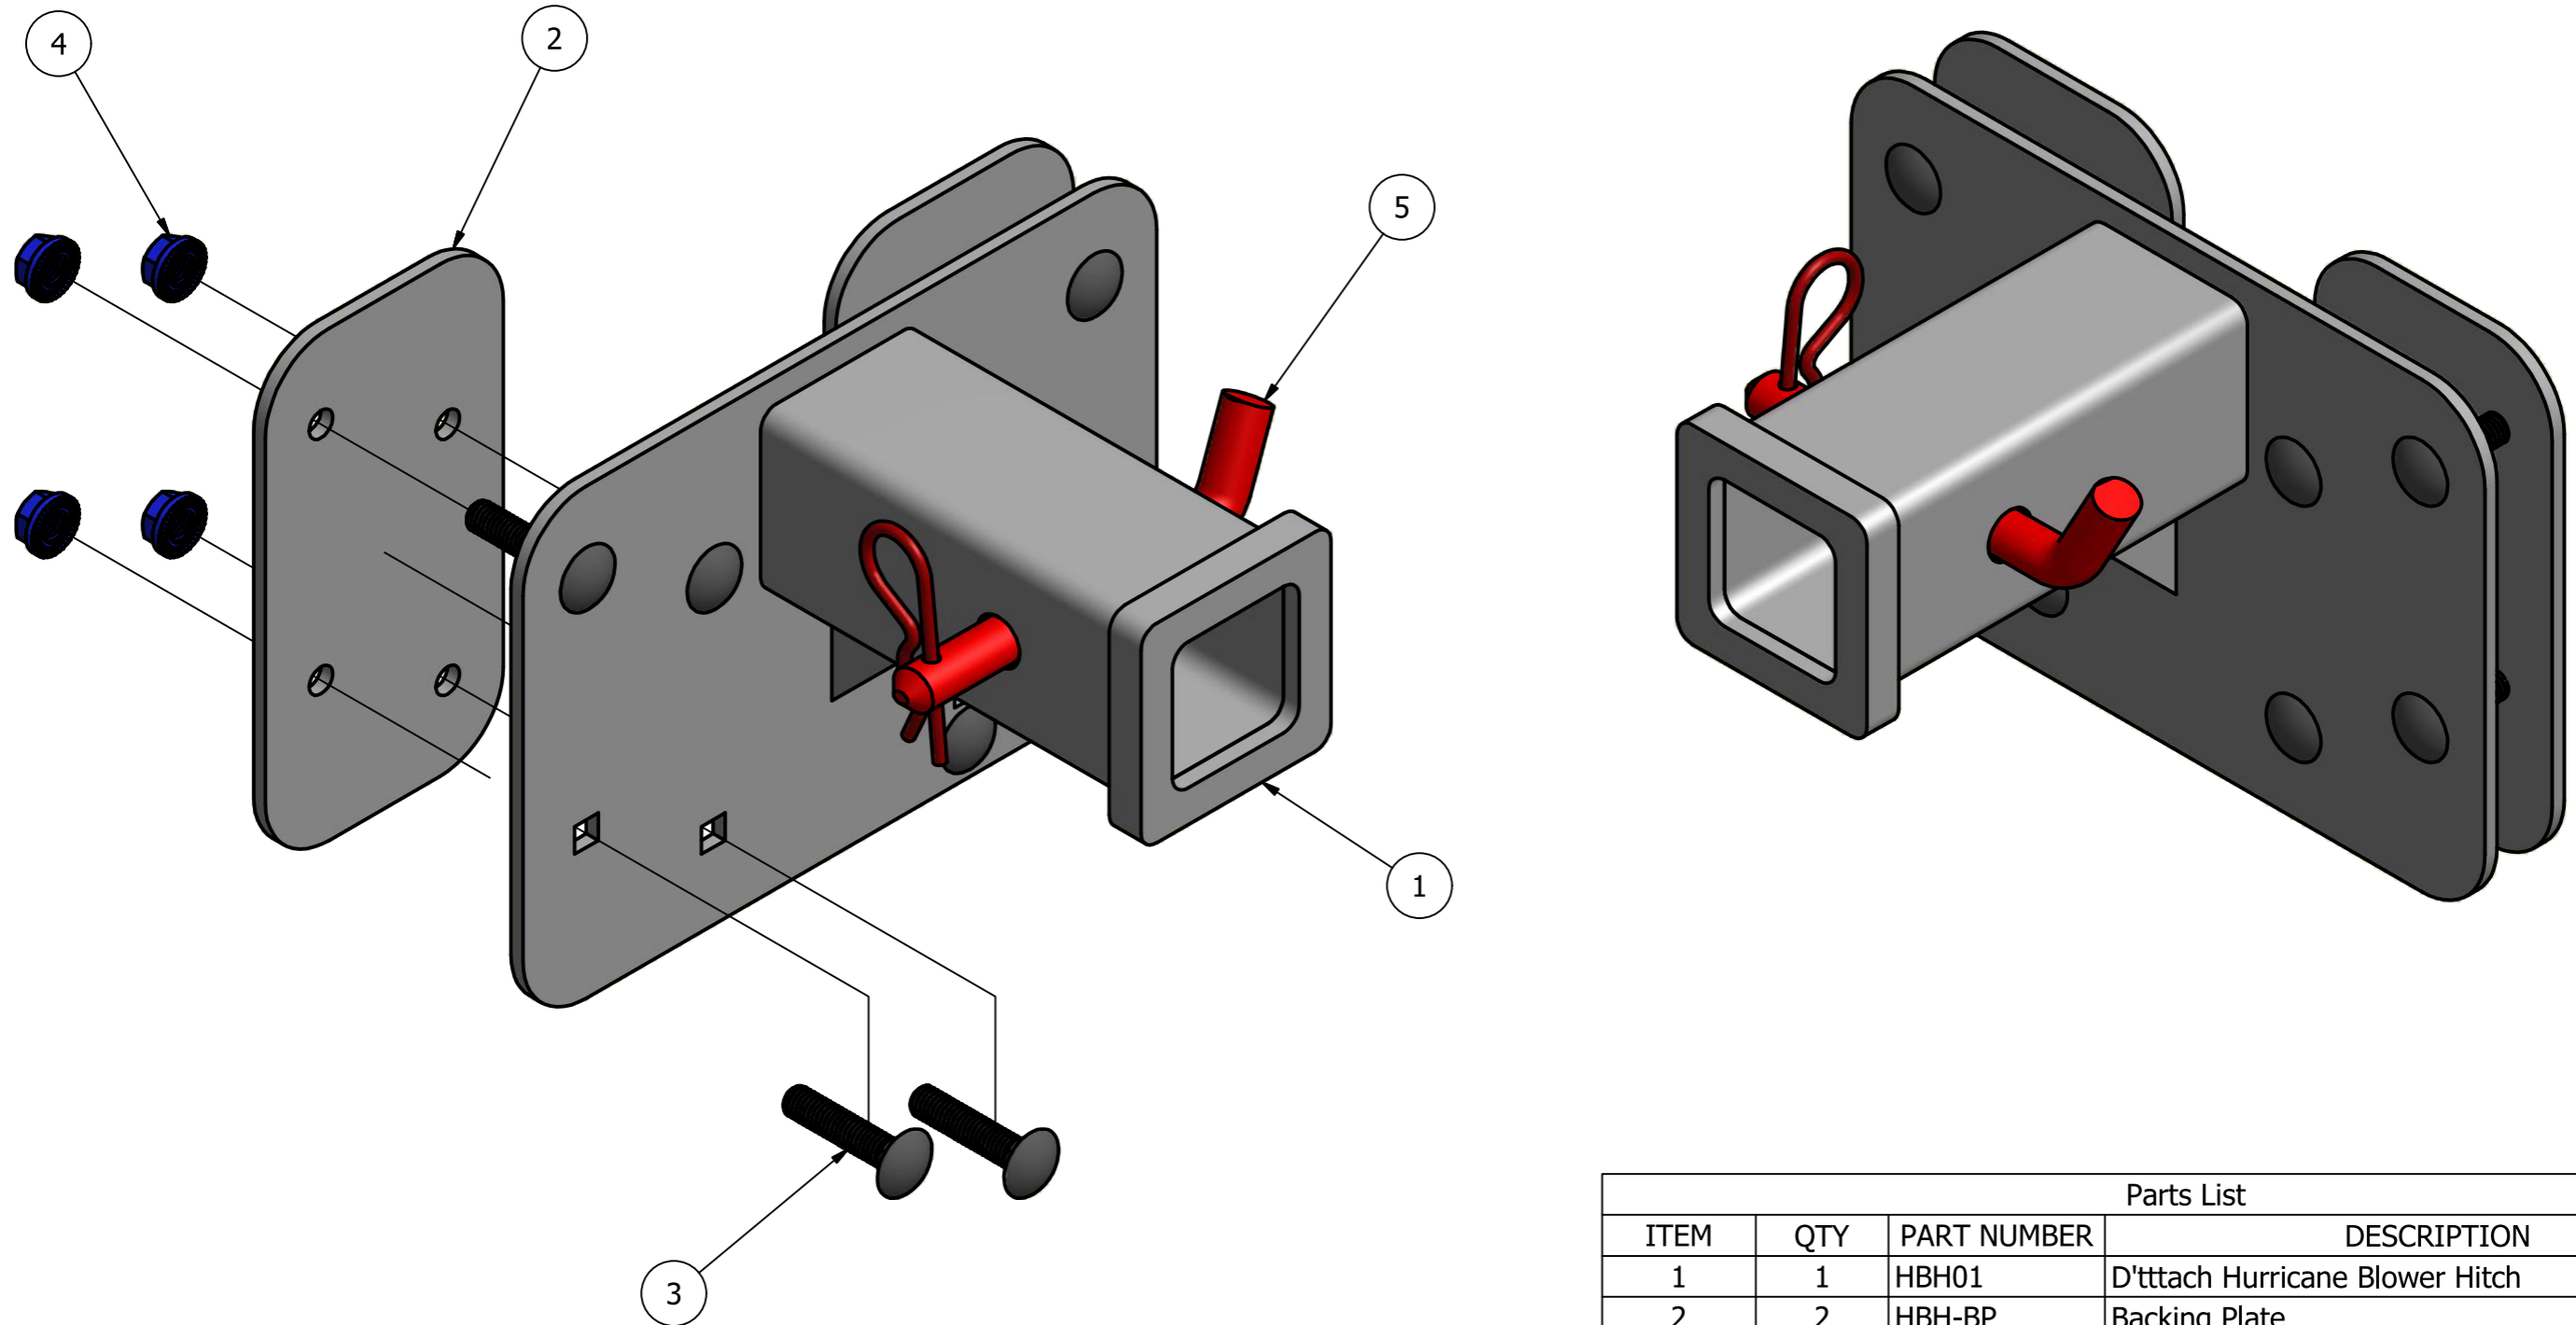

Hurricane Blower Hitch

Part Number: DTHXB (For Hurricane X3, Billy Goat X3000 & Ferris FB2000 Blower)

Parts List			
ITEM	QTY	PART NUMBER	DESCRIPTION
1	1	HBH01	D'ttach Hurricane Blower Hitch
2	2	HBH-BP	Backing Plate
3	8	69860103	3/8-16 X 1.75" LG Square Neck Carriage Bolt
4	8	69730014	3/8-16 Flanged Nut
5	1	69860002	5/8 Hitch Pin w/ Cotter Pin