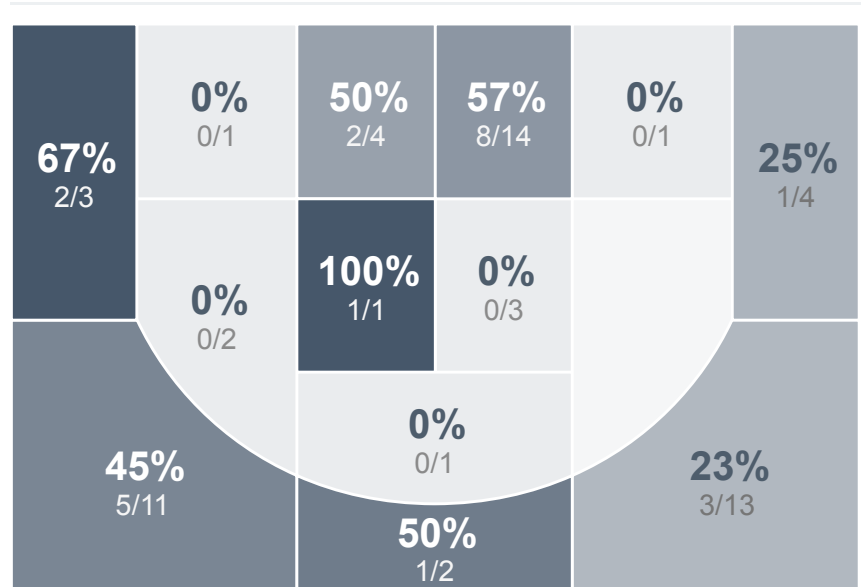

St. Mary's Central High School