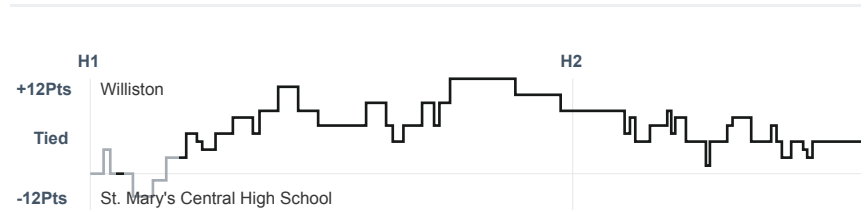

Box Score Report

WHS vs SMCHS - Jan 25, 2019 - W 71-64

Period Stats

Team	1	2	Final
WHS	35	36	71
SMCHS	27	37	64

Run Graph

Team Stats

	WHS	SMCHS
Field Goal %	49.1%	38.3%
Effective Field Goal %	59.4%	48.3%
2FG Made/Attempted	15/25	11/27
2FG%	60.0%	40.7%
3FG Made/Attempted	11/28	12/33
3FG%	39.3%	36.4%
FT Made/Attempted	8/12	6/14
Free Throw Percentage	66.7%	42.9%
Points Per Possession	0.96	0.85
Transition Points	9	12
Points Off Turnovers	4	26
Second Chance Points	7	4
Points in the Paint	30	22
Offensive Rebounds	7	9
Defense Rebounds	28	22
Assists	16	12
Deflections	11	11
Steals	7	6
Blocks	1	0
Turnovers	22	18
Personal Fouls	15	13
Charges Taken	0	2