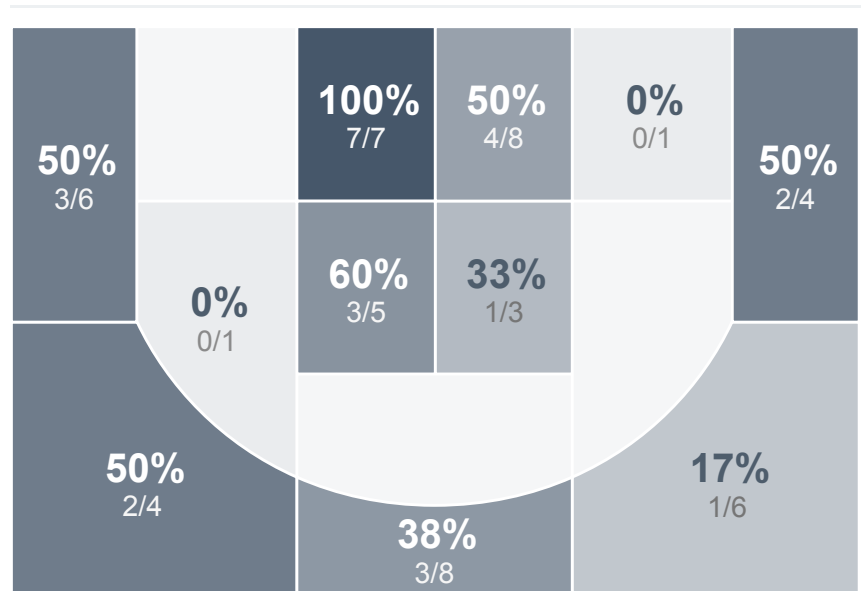

Box Score Report

WHS vs SMCHS - Jan 25, 2019 - W 71-64

Period Stats

Team	1	2	Final
WHS	35	36	71
SMCHS	27	37	64

Run Graph

Team Stats

	WHS	SMCHS
Field Goal %	49.1%	38.3%
Effective Field Goal %	59.4%	48.3%
2FG Made/Attempted	15/25	11/27
2FG%	60.0%	40.7%
3FG Made/Attempted	11/28	12/33
3FG%	39.3%	36.4%
FT Made/Attempted	8/12	6/14
Free Throw Percentage	66.7%	42.9%
Points Per Possession	0.96	0.85
Transition Points	9	12
Points Off Turnovers	4	26
Second Chance Points	7	4
Points in the Paint	30	22
Offensive Rebounds	7	9
Defense Rebounds	28	22
Assists	16	12
Deflections	11	11
Steals	7	6
Blocks	1	0
Turnovers	22	18
Personal Fouls	15	13
Charges Taken	0	2

Williston

St. Mary's Central High School