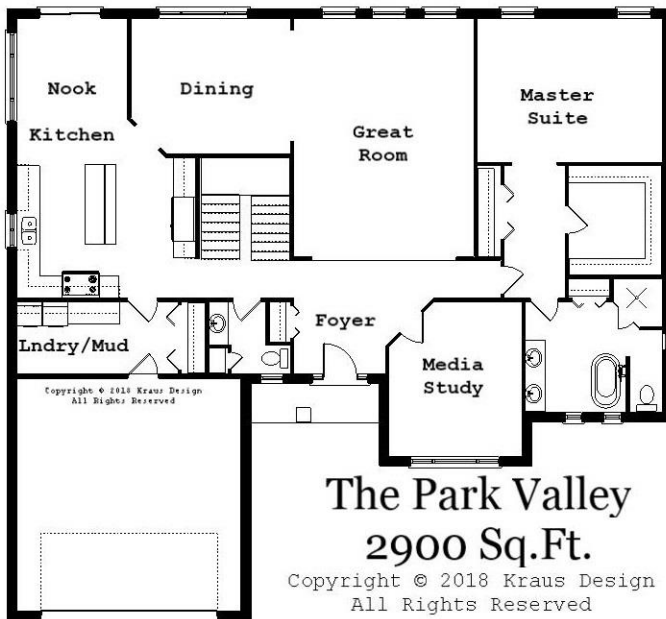

Your Land Your Style Your Home Your Way Design + Build = Your Best Value

The **Kraus** Company
DESIGN BUILD RENOVATE

248-972-5549

Setting the New Standard Since 1987