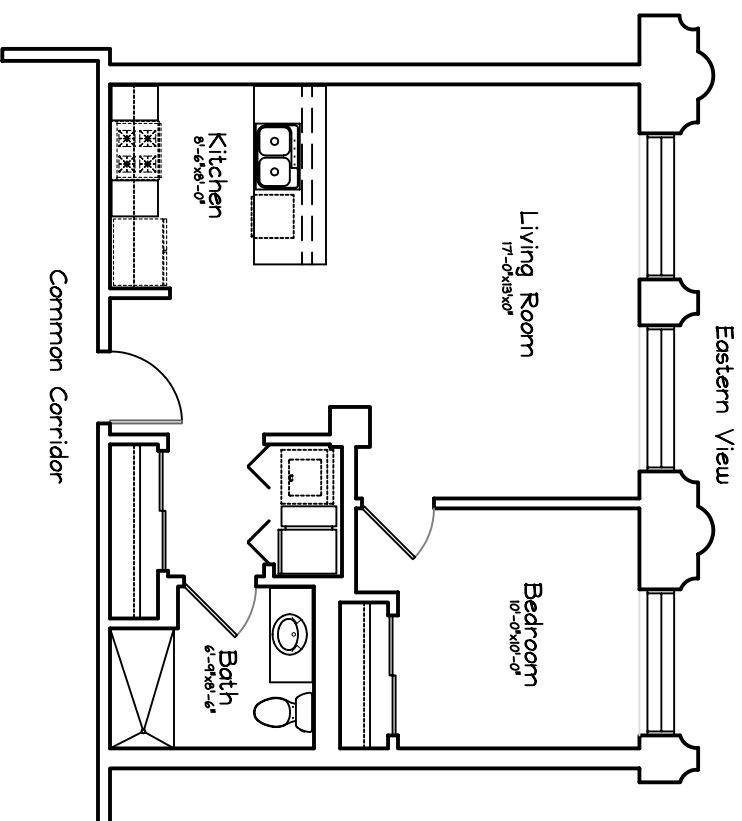

# PLANKINTON LOFT APARTMENTS - 4th FLOOR

Unit #415 - 645 sq ft  
One Bedroom, 1 Bath

Scale : 1/8" = 1'-0"

Square Footage taken from center of corridor/party walls  
to exterior of turned walls.