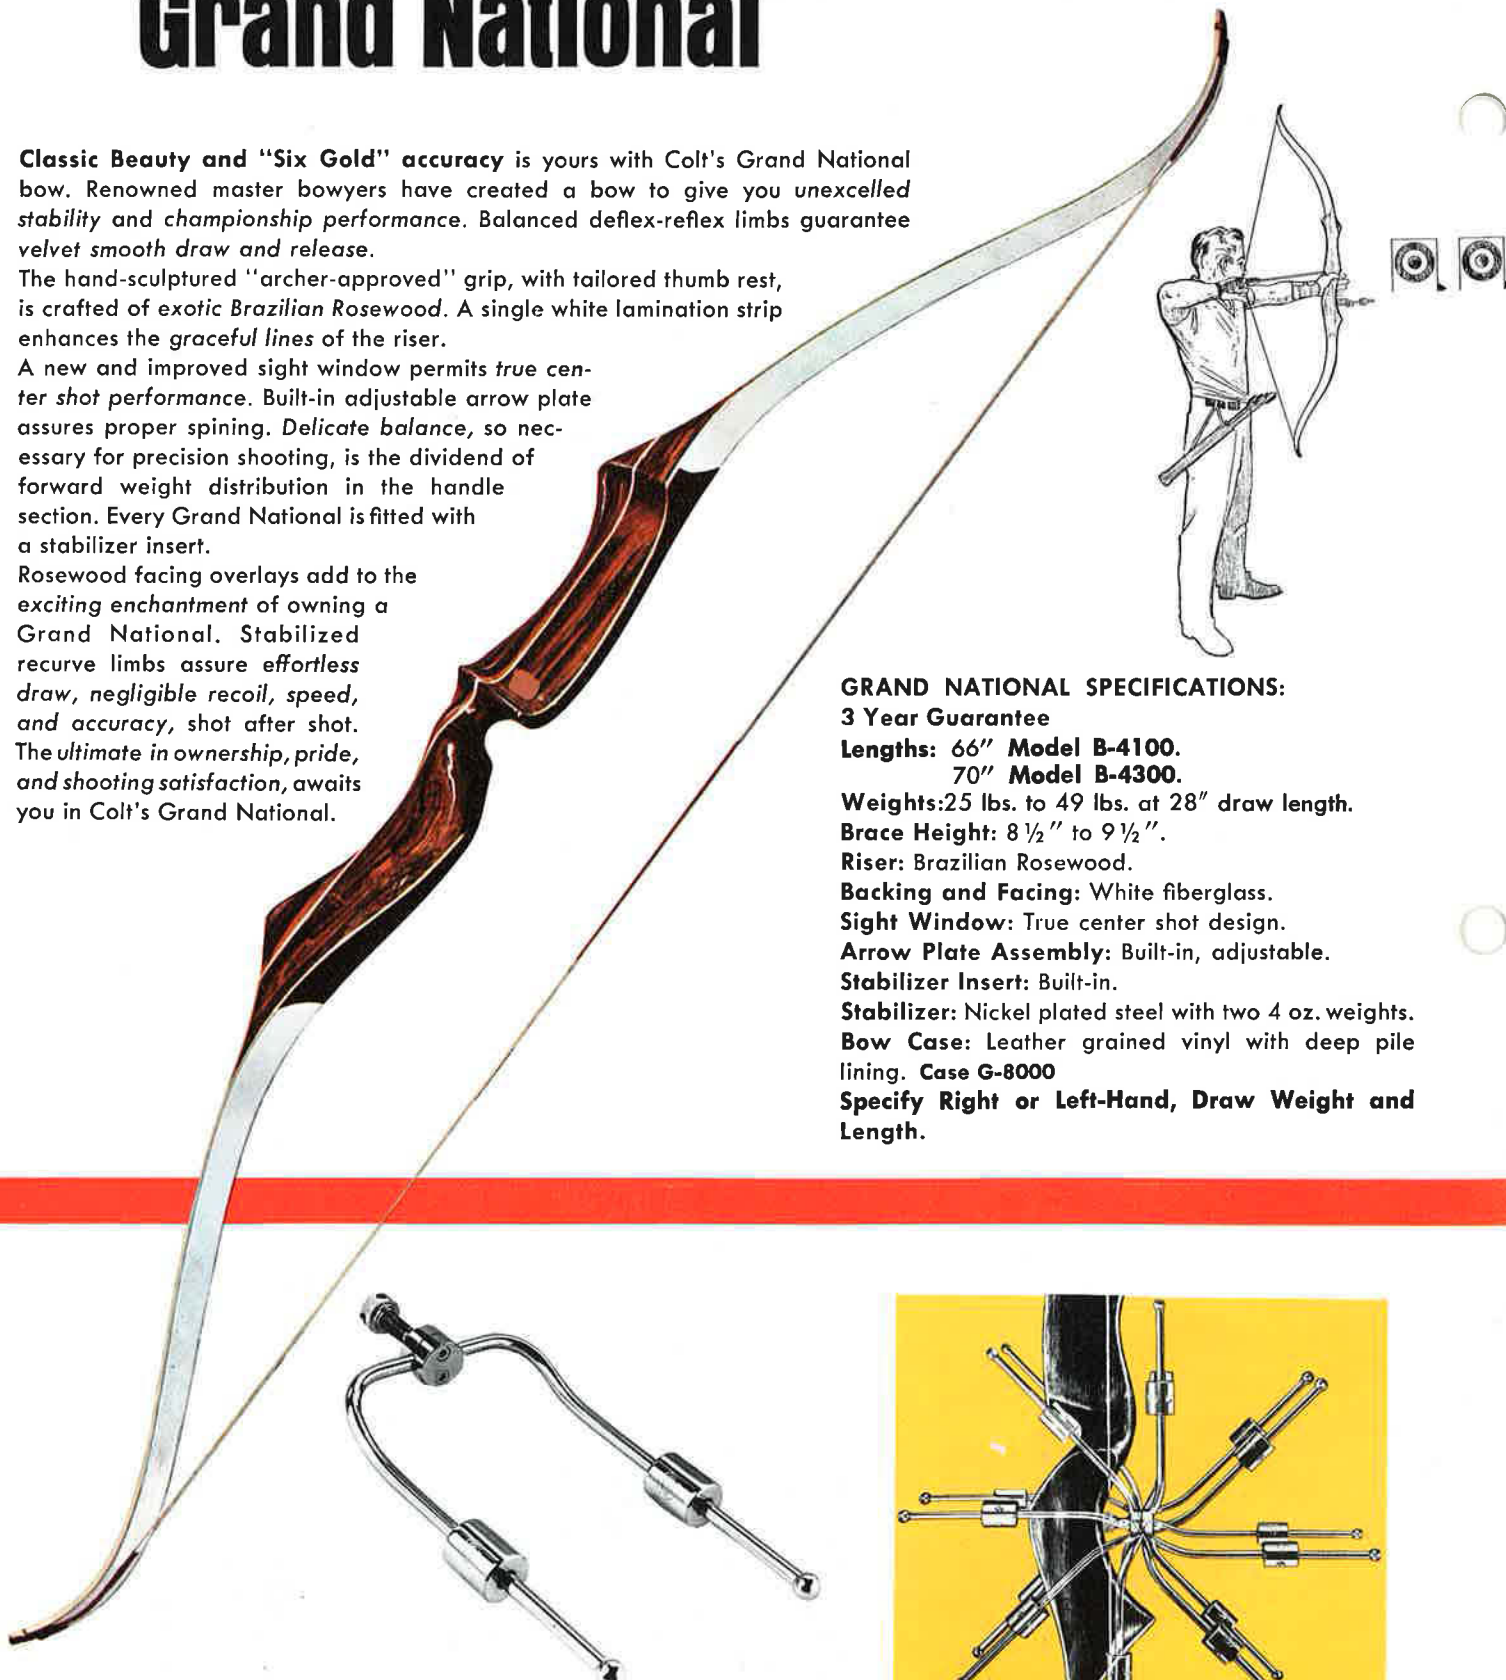

Grand National®

Classic Beauty and "Six Gold" accuracy is yours with Colt's Grand National bow. Renowned master bowyers have created a bow to give you *unexcelled stability and championship performance*. Balanced deflex-reflex limbs guarantee *velvet smooth draw and release*.

The hand-sculptured "archer-approved" grip, with tailored thumb rest, is crafted of *exotic Brazilian Rosewood*. A single white lamination strip enhances the *graceful lines* of the riser.

A new and improved sight window permits *true center shot performance*. Built-in adjustable arrow plate assures proper spining. *Delicate balance*, so necessary for precision shooting, is the dividend of forward weight distribution in the handle section. Every Grand National is fitted with a stabilizer insert.

Rosewood facing overlays add to the *exciting enchantment* of owning a Grand National. Stabilized recurve limbs assure *effortless draw, negligible recoil, speed, and accuracy*, shot after shot. The *ultimate in ownership, pride, and shooting satisfaction*, awaits you in Colt's Grand National.

GRAND NATIONAL SPECIFICATIONS:

3 Year Guarantee

Lengths: 66" Model B-4100.

70" Model B-4300.

Weights: 25 lbs. to 49 lbs. at 28" draw length.

Brace Height: 8 1/2" to 9 1/2".

Riser: Brazilian Rosewood.

Backing and Facing: White fiberglass.

Sight Window: True center shot design.

Arrow Plate Assembly: Built-in, adjustable.

Stabilizer Insert: Built-in.

Stabilizer: Nickel plated steel with two 4 oz. weights.

Bow Case: Leather grained vinyl with deep pile lining. Case G-8000

Specify Right or Left-Hand, Draw Weight and Length.