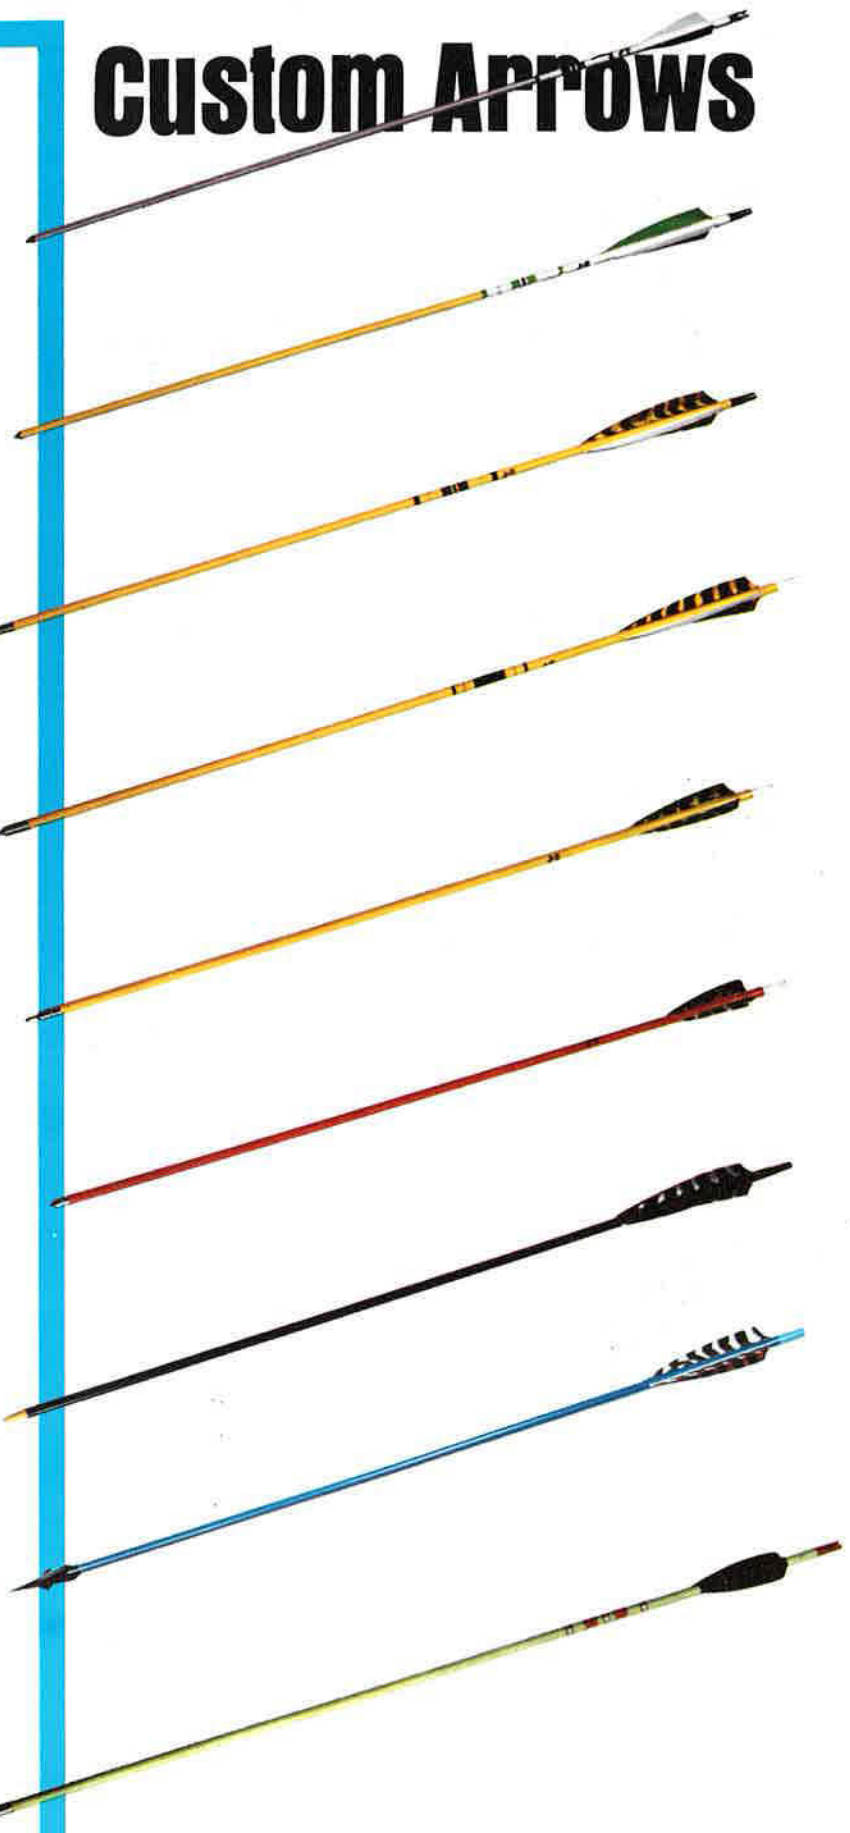

Hilbre Heads

X-1000 COLT'S SUPER HILBRE HEAD

Four razor sharp blades of high carbon steel—the world's finest broadhead. Exclusive with Colt's. Remarkable penetrating characteristics. Air vents in smaller blades insure true flight. Colt's Super Hilbre will not windplane. Long blade and auxiliary (smaller) blade both cut 1 1/8" wide. Precision-molded Lexan ferrule may be fitted to arrow shaft in seconds without cement or bonding agents.

X-1100 COLT'S HILBRE HEAD

Keen edge, deep penetrating—Colt's Hilbre Head cuts 1 1/8" wide. An effective game stopper with a large, super sharp, high carbon steel blade 3" long. Requires no cement or bonding agents. The threaded ferrule, precision-molded from Lexan, may be tightly fitted on the arrow shaft in a matter of seconds. Accurate, silent flight is a prominent characteristic of Colt's Hilbre Head. Illustration is full size.

Hunting Arrows with Hilbre Broadheads

COLT'S MICRO-FLITE FIBERGLASS hunting arrows with Colt's Hilbre or Super Hilbre Heads are the finest hunting arrows made. These rugged game stoppers, crafted of durable fiberglass, with true helical fletching are attractively crested.

Lengths: to 31" draw. **Spine:** 30 lbs. to 65 lbs.

A-2200 2-Blade Hilbre.

A-2400 4-Blade Super Hilbre.

COLT'S SELECT CEDAR hunting arrows are the finest wood arrows in the world. Shafts of Port Orford cedar insure the straightest of grain. Spine matched to within plus or minus 2 1/2 lbs. True helical fletching assures accurate flight.

Lengths: to 31" draw. **Spine:** 30 lbs. to 65 lbs.

A-3200 Select Cedar 2-Blade Hilbre Hunting Arrow:

A-3400 Select Cedar 4-Blade Super Hilbre Hunting Arrow:

COLT'S No. 1 GRADE CEDAR hunting arrows are fine quality matched arrows. Spine matched to within plus or minus 5 lbs. Modestly priced.