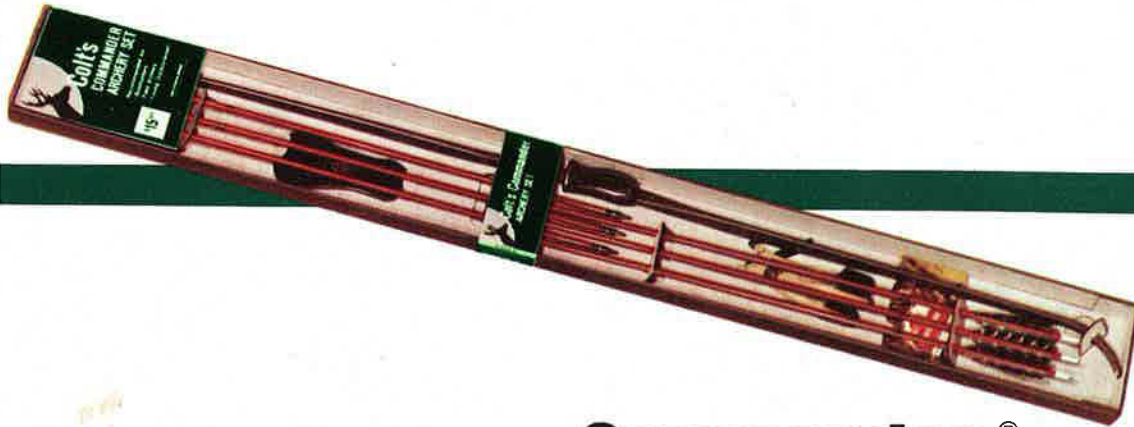

Archery Sets

IDEAL GIFTS FOR ACTIVE PEOPLE

Commander®

Made for family fun, the Commander archery set includes the 45 lb. Commander bow, plus six 28" arrows with field points. Whether roving or stump shooting, this set will provide many hours of pleasure. Also included: leather arm guard, shooting glove, and animal target. **Model C-1900**