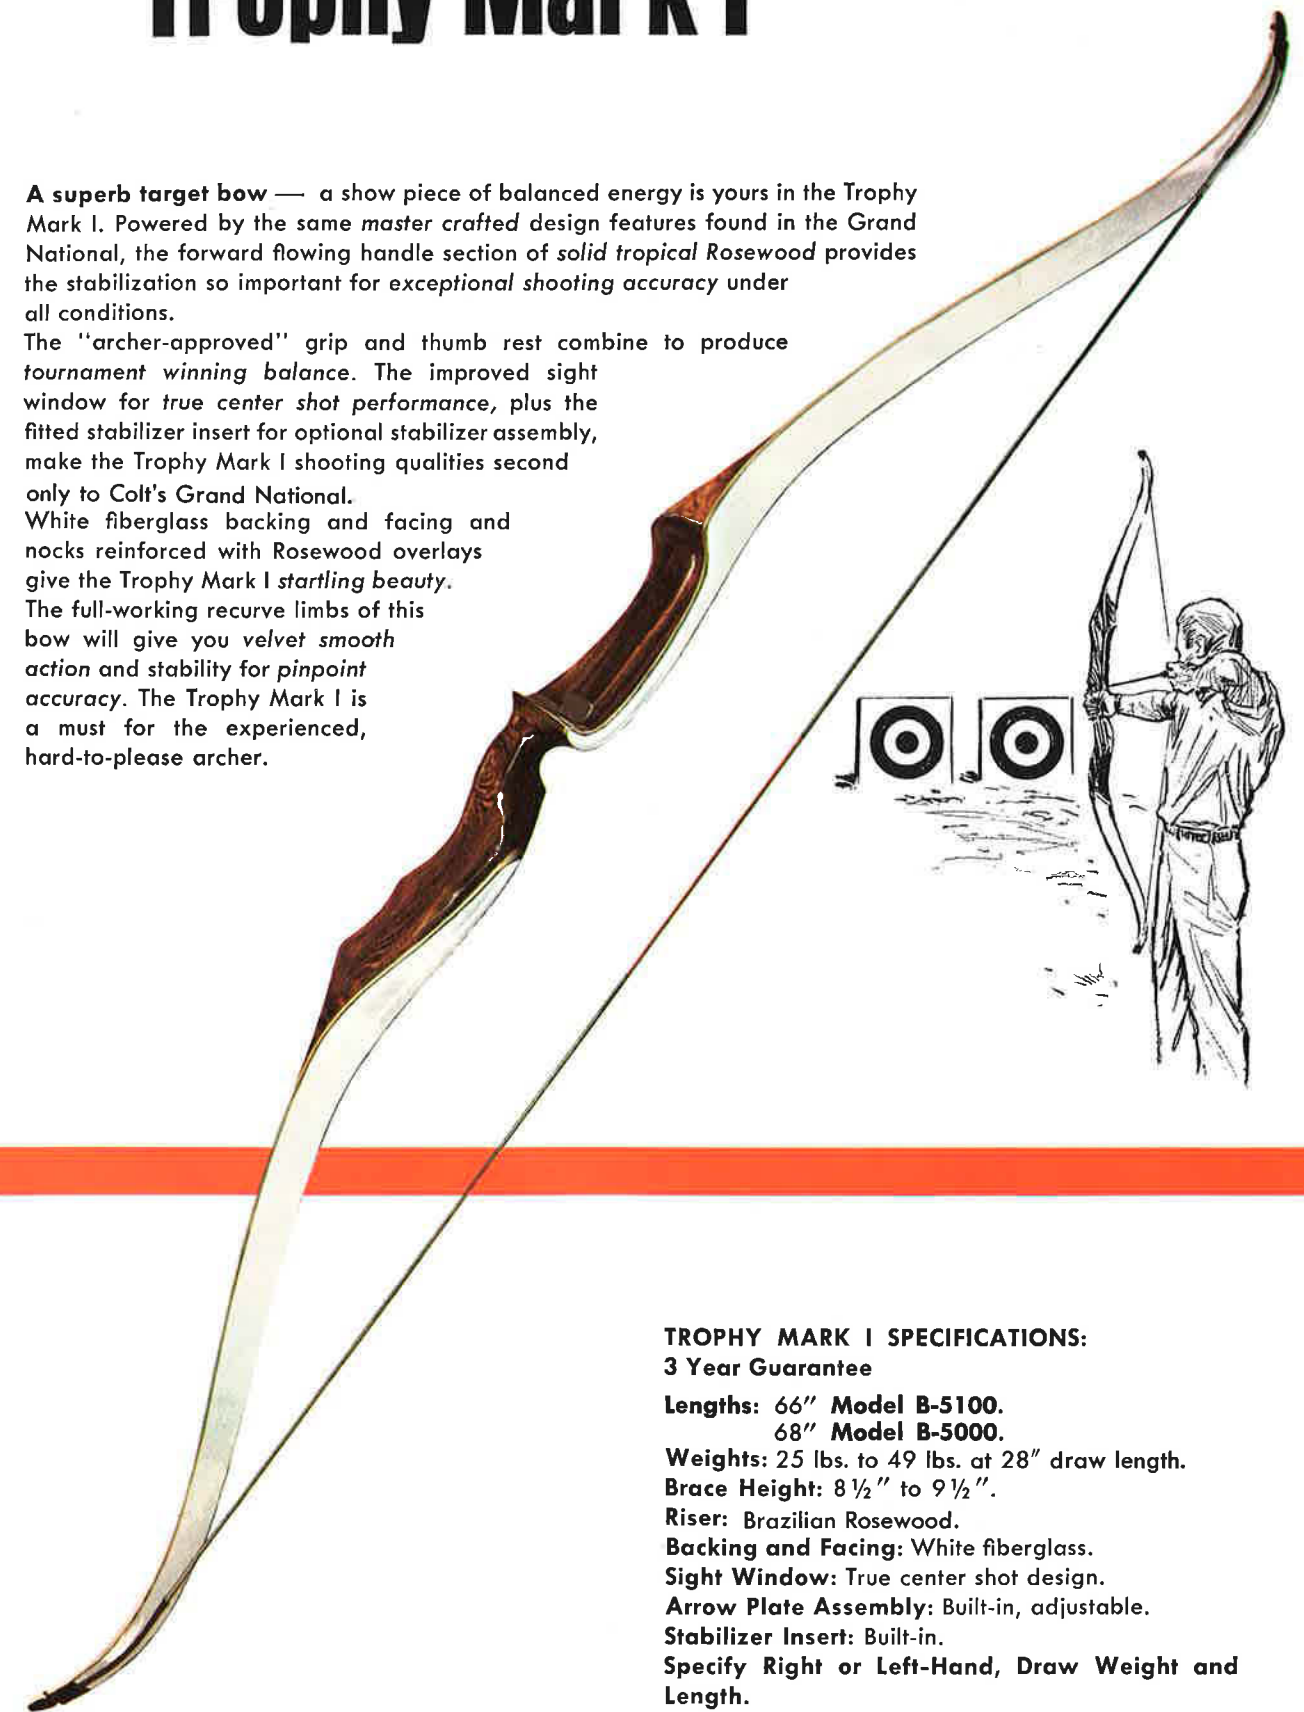

TROPHY MARK I SPECIFICATIONS:

3 Year Guarantee

Lengths: 66" Model B-5100.

68" Model B-5000.

Weights: 25 lbs. to 49 lbs. at 28" draw length.

Brace Height: 8 1/2" to 9 1/2".

Riser: Brazilian Rosewood.

Backing and Facing: White fiberglass.

Sight Window: True center shot design.

Arrow Plate Assembly: Built-in, adjustable.

Stabilizer Insert: Built-in.

Specify Right or Left-Hand, Draw Weight and Length.