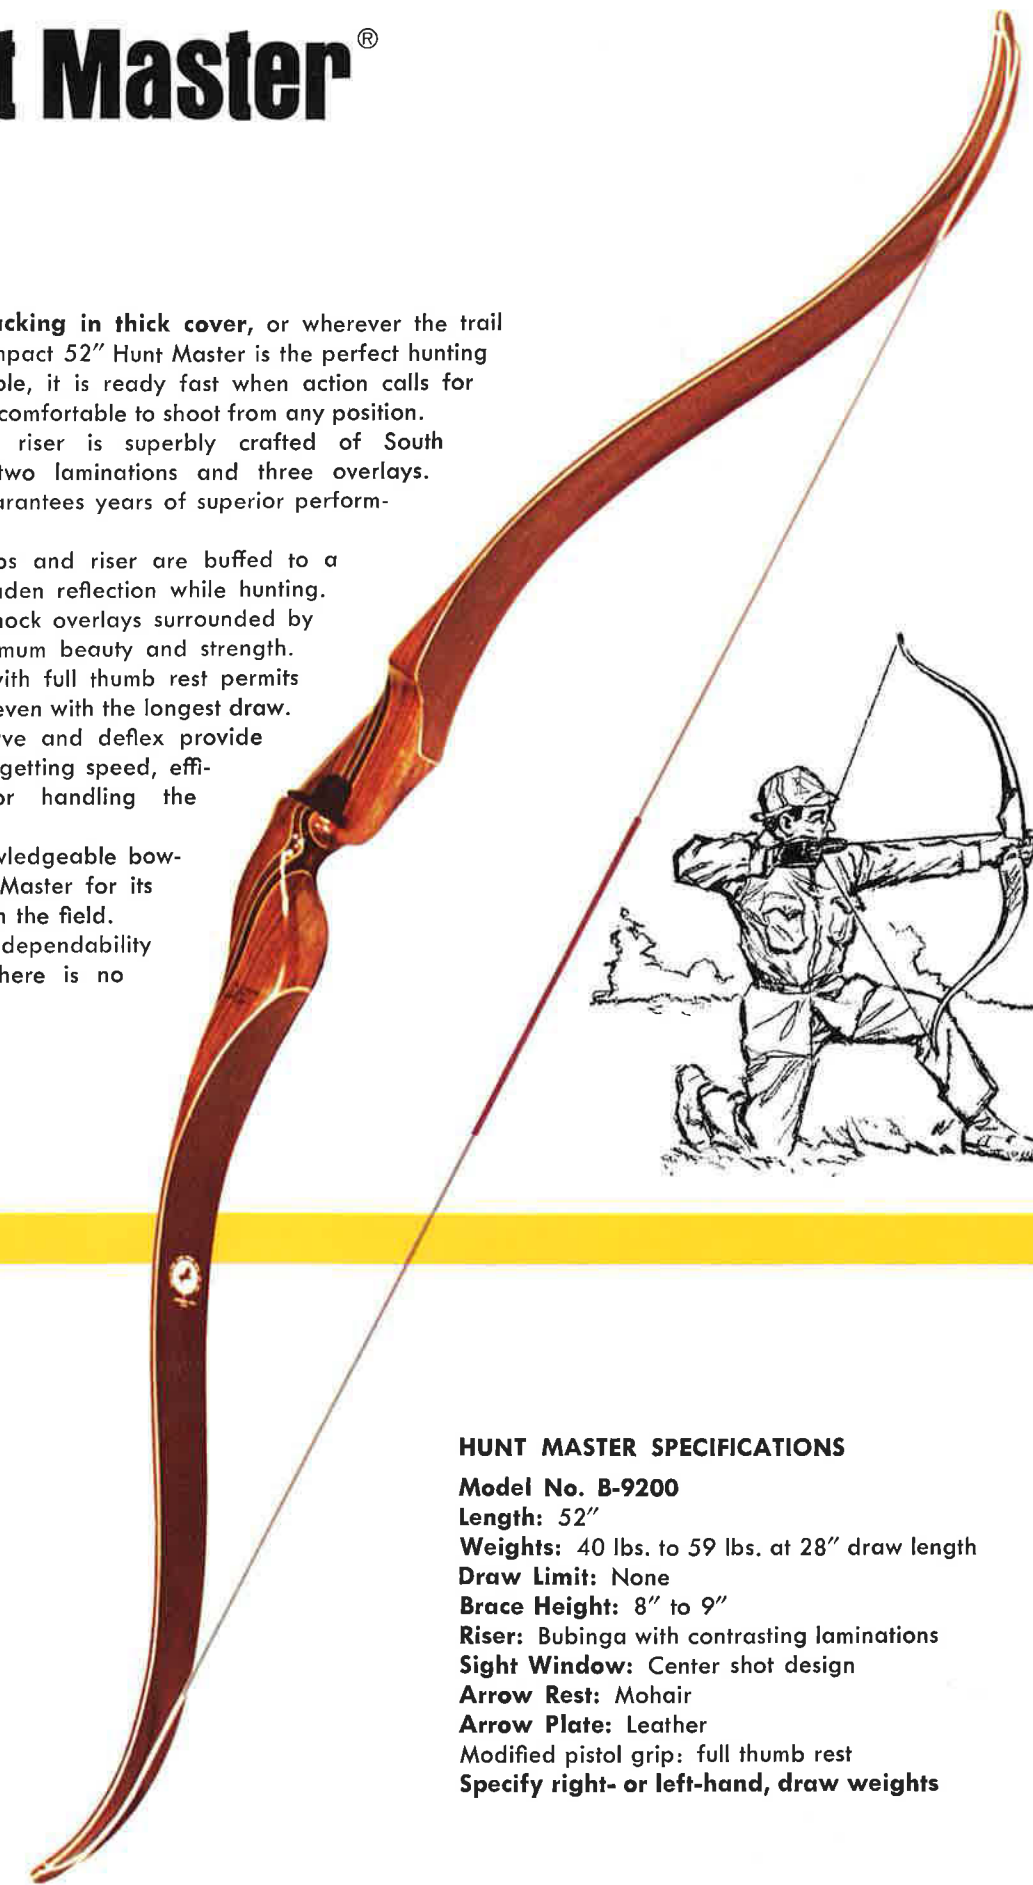

Hunt Master®

Crouched in a blind, tracking in thick cover, or wherever the trail leads, the streamlined, compact 52" Hunt Master is the perfect hunting bow. Instantly maneuverable, it is ready fast when action calls for split-second decisions. It is comfortable to shoot from any position.

Exceptionally beautiful riser is superbly crafted of South American Bubinga with two laminations and three overlays. Feathered riser design guarantees years of superior performances.

Gracefully tapered limbs and riser are buffed to a smooth gloss finish to deaden reflection while hunting. Blunt limb tips with fiber nock overlays surrounded by hard woods provide maximum beauty and strength.

Sculptured pistol grip with full thumb rest permits remarkably smooth action even with the longest draw.

A longer working recurve and deflex provide minimum stack with game-getting speed, efficiency, and stability for handling the heavier hunting arrow.

The discriminating, knowledgeable bowman will praise the Hunt Master for its outstanding performance in the field.

For strength, accuracy, dependability and ease of handling, there is no finer hunting companion!