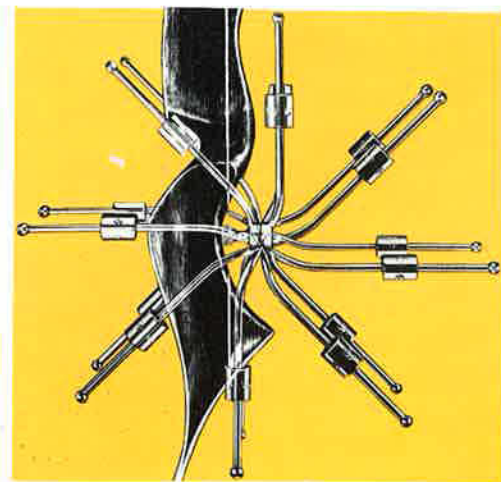

GRAND NATIONAL SPECIFICATIONS:

3 Year Guarantee

Lengths: 66" Model B-4100.

70" Model B-4300.

Weights: 25 lbs. to 49 lbs. at 28" draw length.

Brace Height: 8 1/2" to 9 1/2".

Riser: Brazilian Rosewood.

Backing and Facing: White fiberglass.

Sight Window: True center shot design.

Arrow Plate Assembly: Built-in, adjustable.

Stabilizer Insert: Built-in.

Stabilizer: Nickel plated steel with two 4 oz. weights.

Bow Case: Leather grained vinyl with deep pile lining. Case G-8000

Specify Right or Left-Hand, Draw Weight and Length.

This is a multiple exposure photo of Colt's new, exclusive MK 1 Torque stabilizer, illustrating the full 360° rotation feature.

X-1700 Torque Stabilizer MK 1 Unit is sturdily built of high-carbon, rustproof nicked steel. Each Grand National is delivered with Colt's stabilizer with two 4 oz. weights, in an exceptionally fine bow case well padded with deep lining for added protection of your bow. Large zippered accessory pocket.