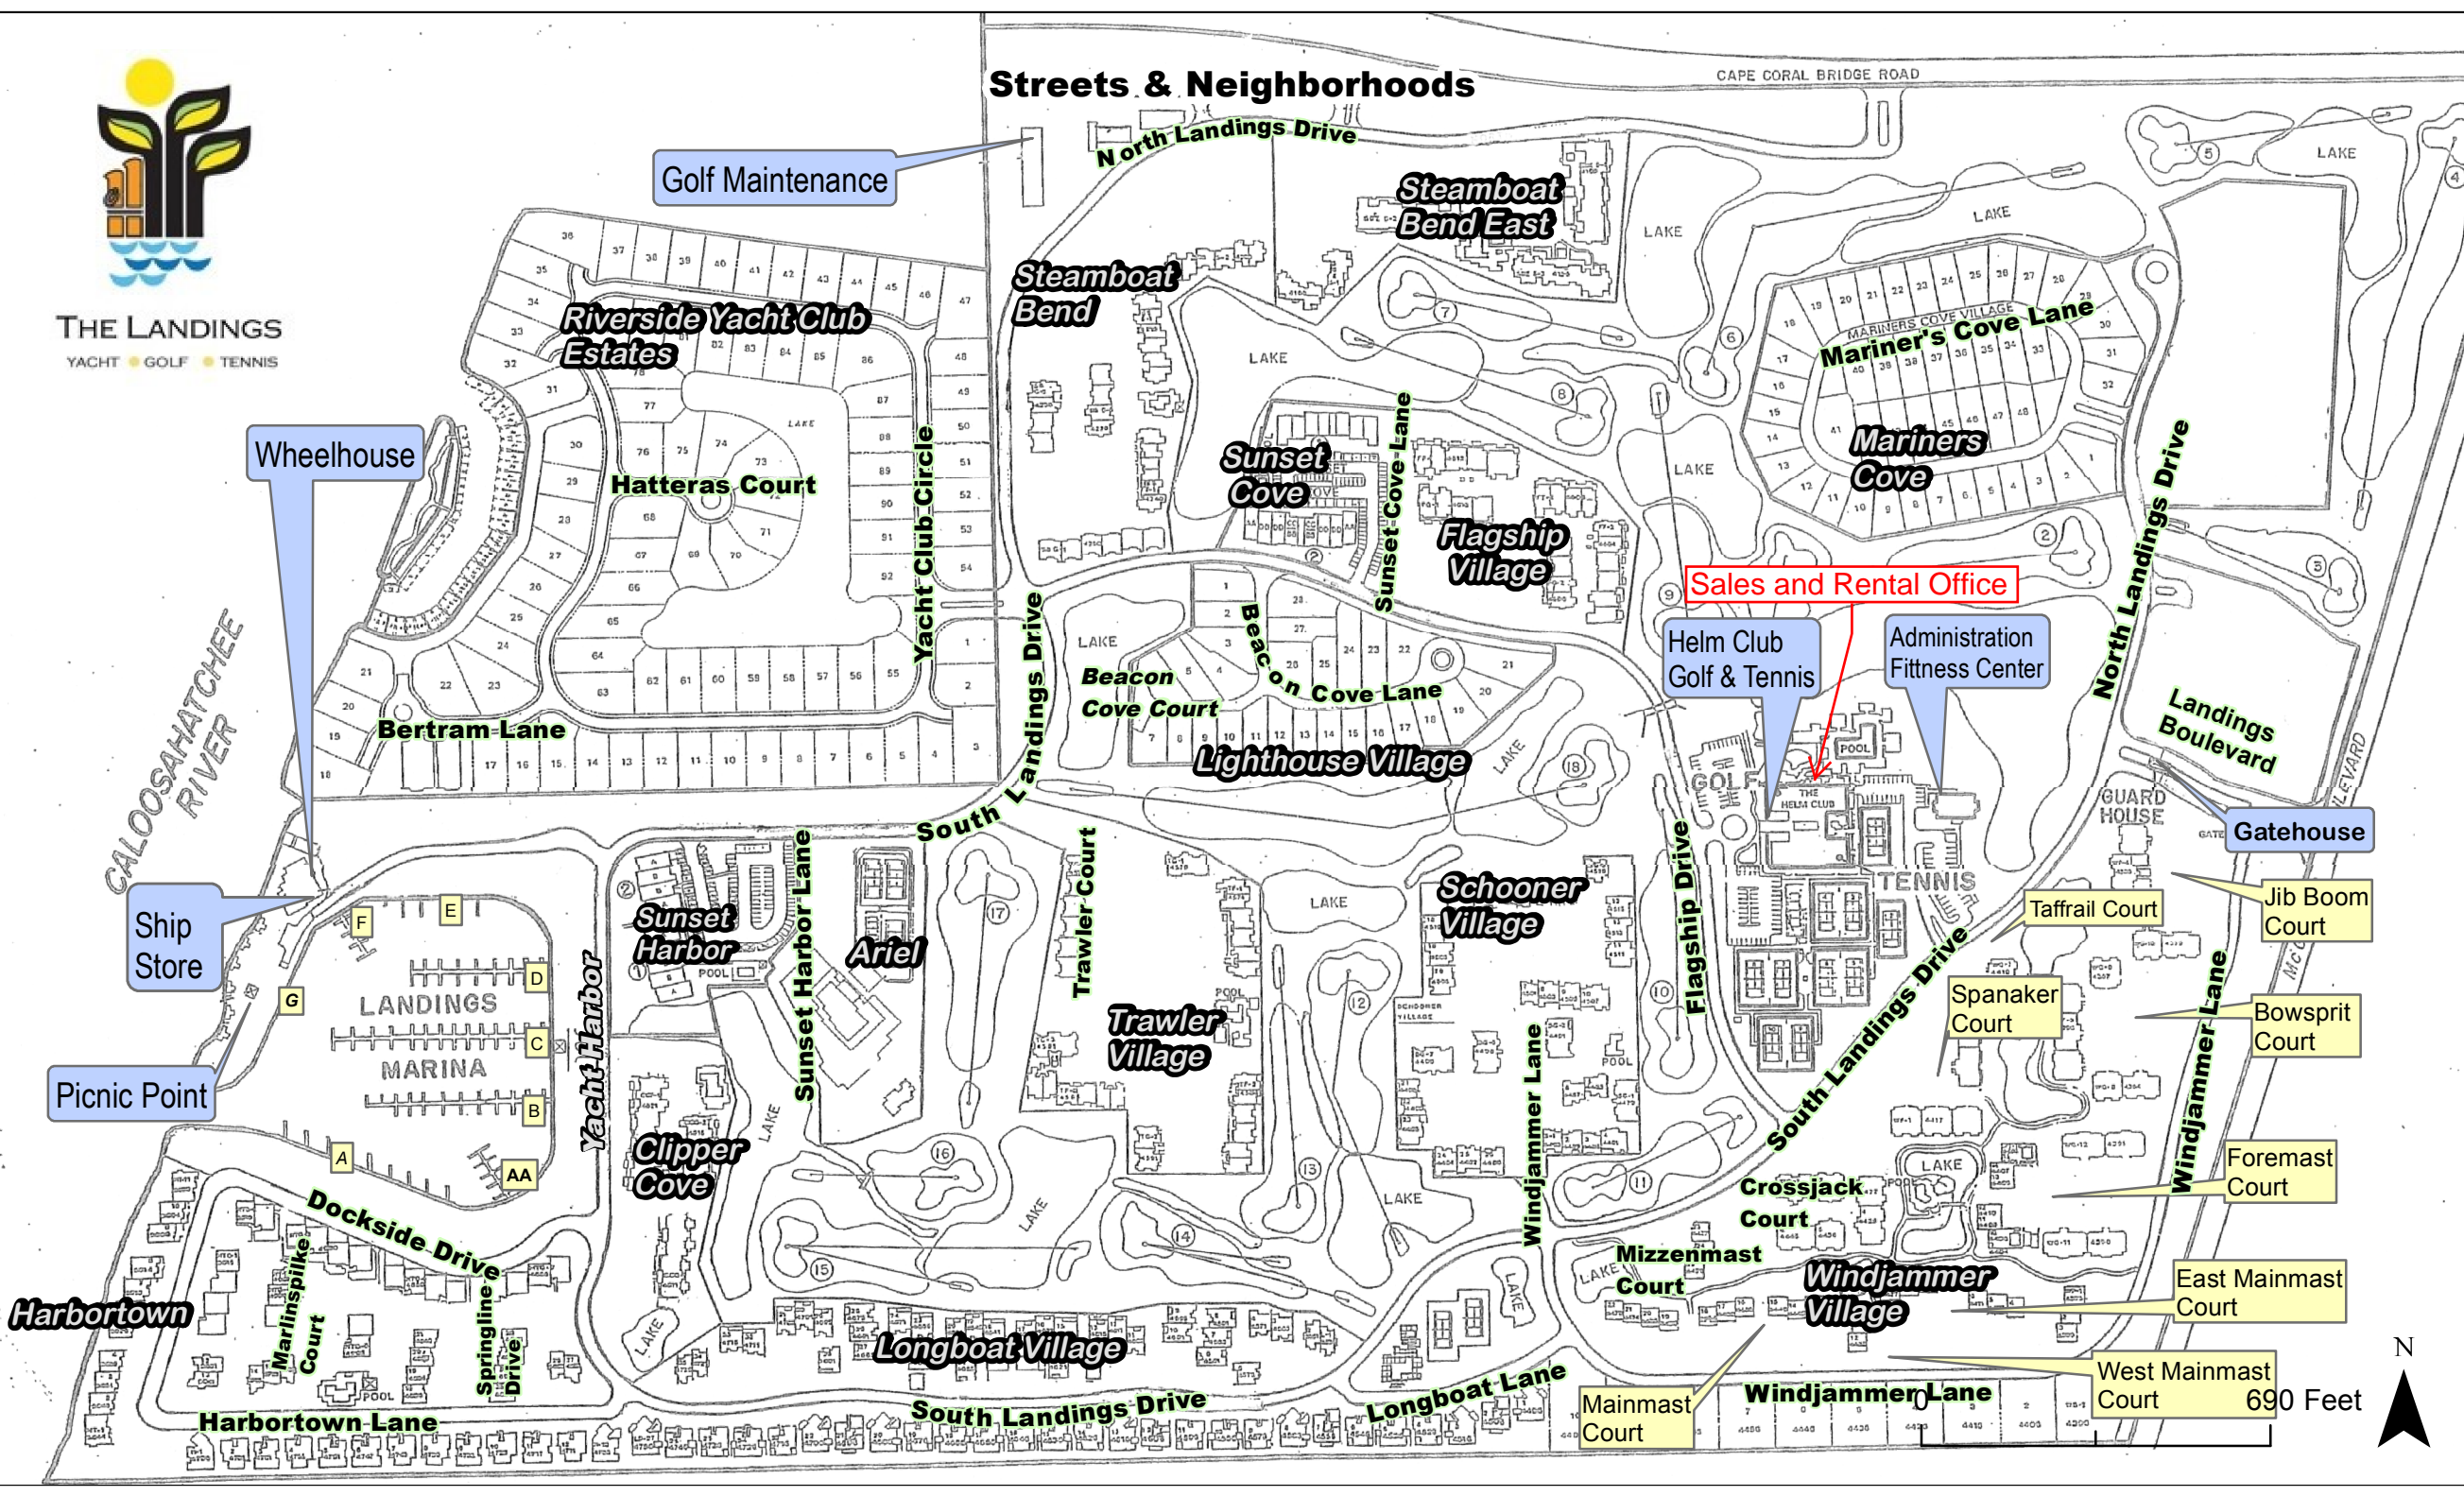

THE LANDINGS
YACHT GOLF TENNIS

Streets & Neighborhoods

Golf Maintenance

Wheelhouse

Sales and Rental Office

Helm Club
Golf & Tennis

Administration
Fitness Center

Ship Store

Picnic Point

Gatehouse

Jib Boom Court

Bowsprit Court

Foremast Court

East Mainmast Court

West Mainmast Court 690 Feet