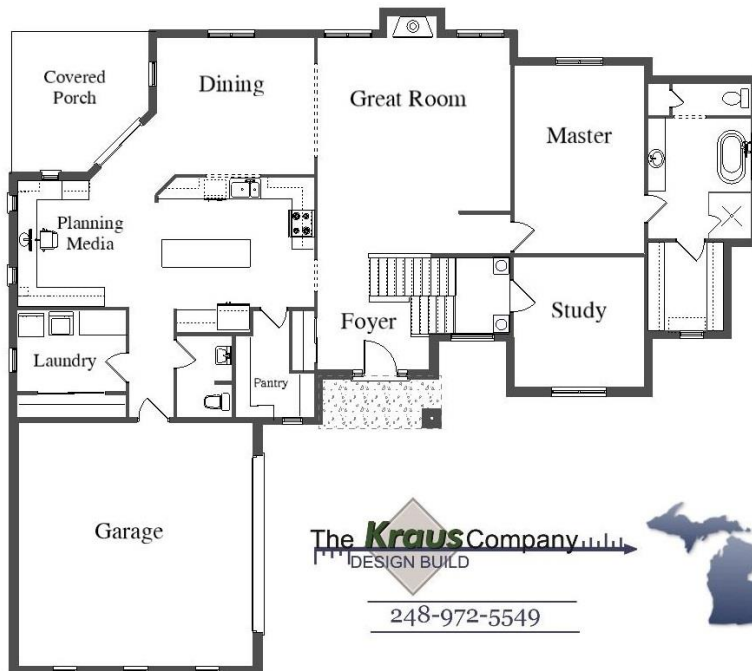

Your Land Your Style Your Home Your Way
Design + Build = Your Best Value

www.krausbuild.com

THE BASIL MANOR
2775 SQ.FT.

Copyright © 2020 Kraus Design
All Rights Reserved

The **Kraus** Company
DESIGN BUILD