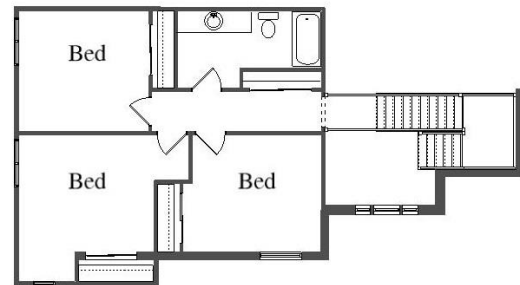

Your Land Your Style Your Home Your Way
Design + Build = Your Best Value

www.krausbuild.com

THE BASIL MANOR
2775 SQ.FT.

Copyright © 2020 Kraus Design
All Rights Reserved

The **Kraus** Company
DESIGN BUILD