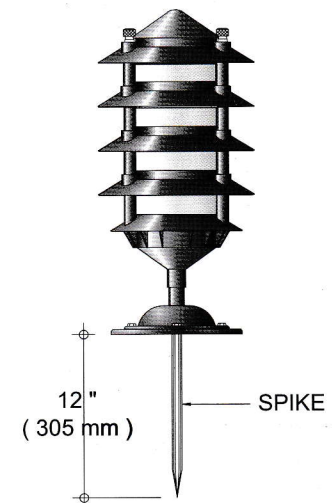

AMCO GARDEN AND PARK LAMP

COLOR: GRASS GREEN

MODEL NO.

C70-MS

MODEL NO.

C70-MS-B

MODEL NO.

C70-MS-S

MODEL NO.

C70-MSF

MODEL NO.

C70-MSF-B

MODEL NO.

C70-MSF-S

SAMPLE NO. 1

SAMPLE NO. 2

MODEL NO.

C70-MS-P

MODEL NO.

C70-MSF-P