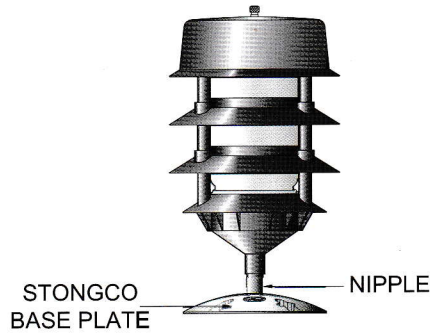

AMCO GARDEN AND PARK LAMP

COLOR: GRASS GREEN

MODEL NO.

C70-MS

MODEL NO.

C70-MS-B

MODEL NO.

C70-MS-S

MODEL NO.

C70-MSF

MODEL NO.

C70-MSF-B

MODEL NO.

C70-MSF-S

SAMPLE NO. 1

SAMPLE NO. 2