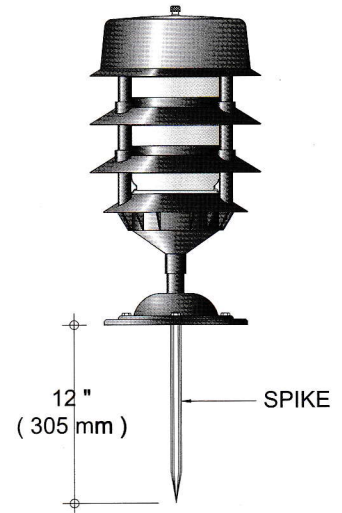

AMCO GARDEN AND PARK LAMP

COLOR: GRASS GREEN

MODEL NO.

C70-MS

MODEL NO.

C70-MS-B

MODEL NO.

C70-MS-S

MODEL NO.

C70-MSF

MODEL NO.

C70-MSF-B

MODEL NO.

C70-MSF-S

SAMPLE NO. 1

SAMPLE NO. 2

MODEL NO.

C70-MS-P

MODEL NO.

C70-MSF-P