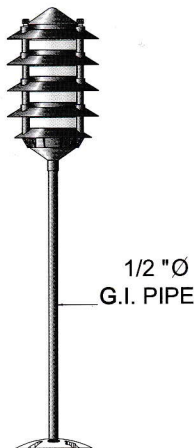

AMCO GARDEN AND PARK LAMP

COLOR: GRASS GREEN

MODEL NO.

C70-MS

MODEL NO.

C70-MS-B

MODEL NO.

C70-MS-S

MODEL NO.

C70-MSF

MODEL NO.

C70-MSF-B

MODEL NO.

C70-MSF-S

SAMPLE NO. 1

SAMPLE NO. 2

MODEL NO.

C70-MS-P

MODEL NO.

C70-MSF-P