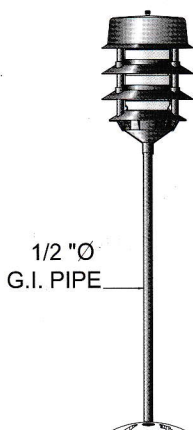

AMCO GARDEN AND PARK LAMP

COLOR: GRASS GREEN

MODEL NO.

C70-MS

MODEL NO.

C70-MS-B

MODEL NO.

C70-MS-S

MODEL NO.

C70-MSF

MODEL NO.

C70-MSF-B

MODEL NO.

C70-MSF-S

SAMPLE NO. 1

SAMPLE NO. 2

MODEL NO.

C70-MS-P

MODEL NO.

C70-MSF-P