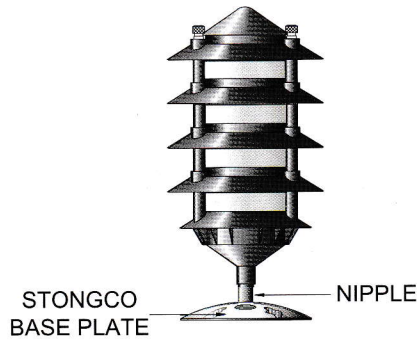

AMCO GARDEN AND PARK LAMP

COLOR: GRASS GREEN

MODEL NO.

C70-MS

MODEL NO.

C70-MS-B

MODEL NO.

C70-MS-S

MODEL NO.

C70-MSF

MODEL NO.

C70-MSF-B

MODEL NO.

C70-MSF-S

SAMPLE NO. 1

SAMPLE NO. 2