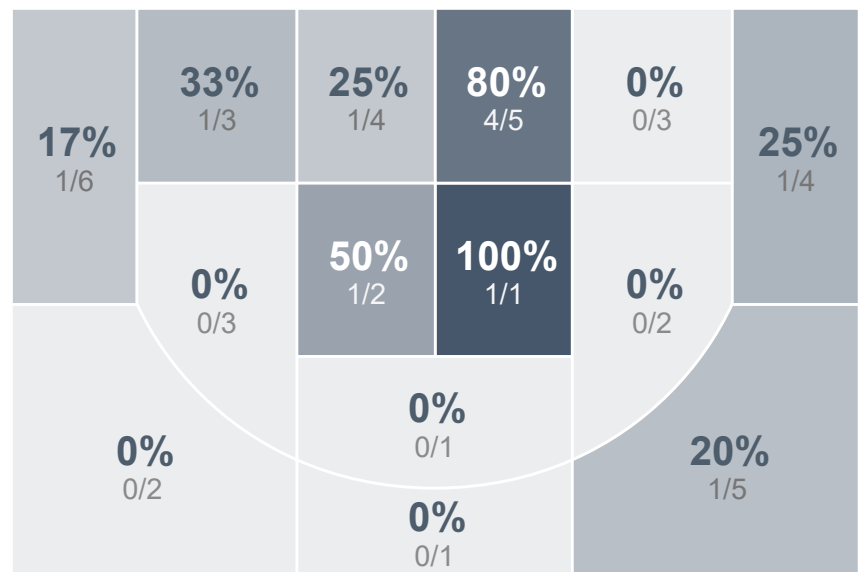

Williston High School