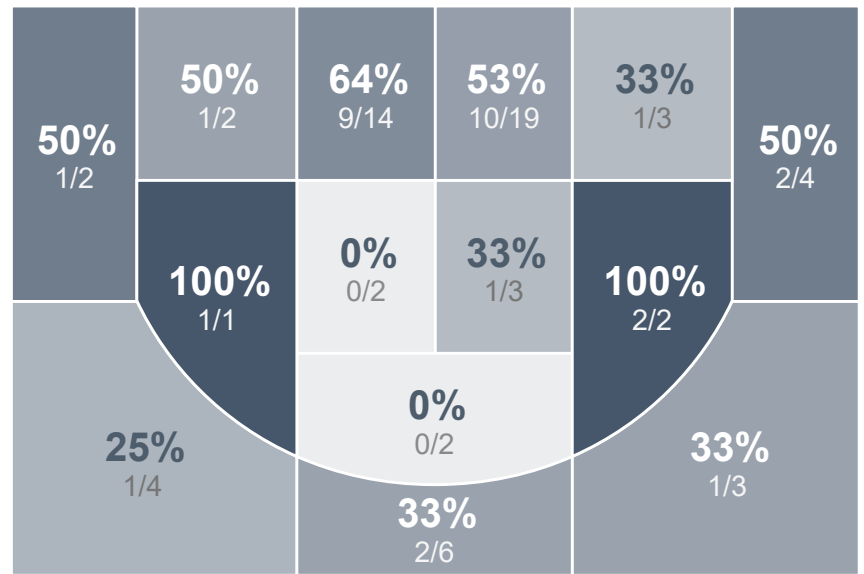

Dickinson Girls Varsity Basketball