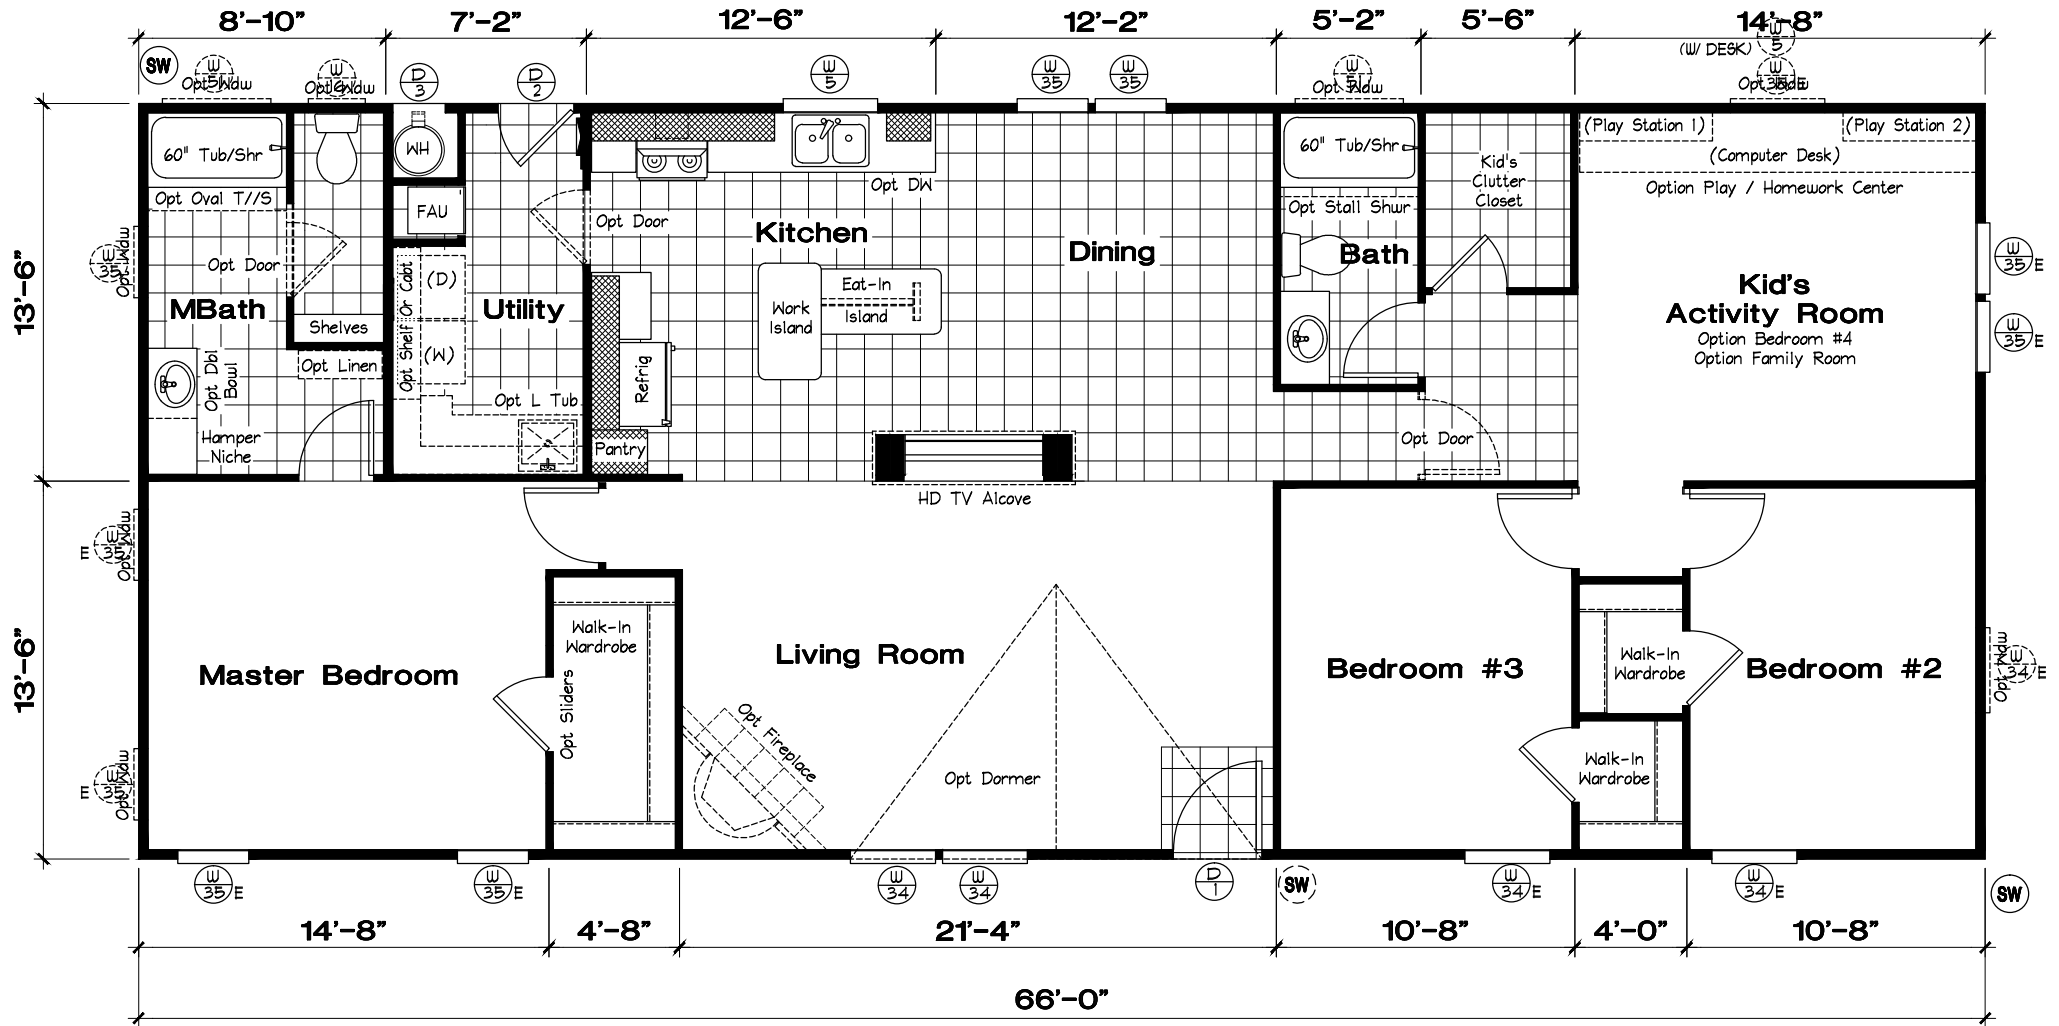

Opt Glamour Bath

'CK' Series - CK661F

3 Bedroom, 2 Bath, Kids Rm (Opt 4 BR or Fam Rm) - 1,782 Sq. Ft.