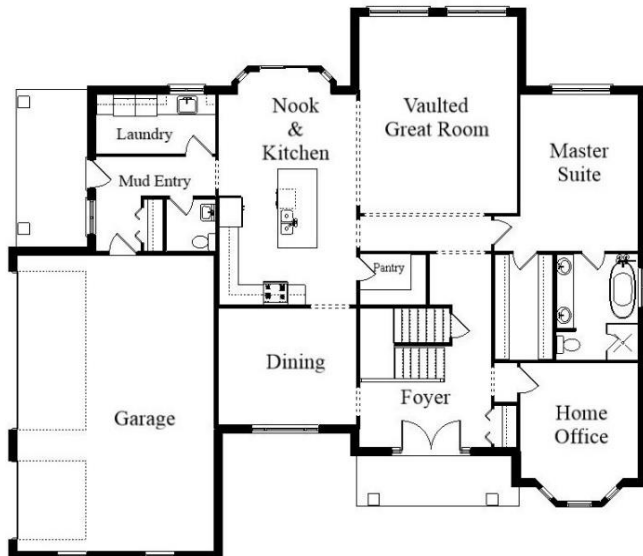

Your Land Your Style Your Home Your Way

Design + Build = Your Best Value

www.krausbuild.com

Grace Sound
2950 Sq.Ft.

Copyright © 2021 Kraus Design Build
All Rights Reserved

The **Kraus** Company, LLC
DESIGN BUILD