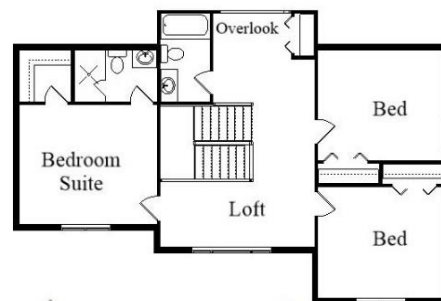

Your Land Your Style Your Home Your Way

Design + Build = Your Best Value

www.krausbuild.com

Grace Sound
2950 Sq.Ft.

Copyright © 2021 Kraus Design Build
All Rights Reserved

The **Kraus** Company, LLC
DESIGN BUILD