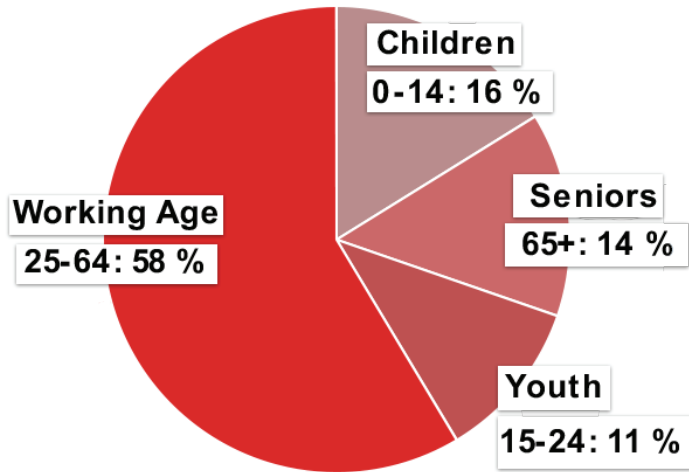

# FOR LEASE 1544 DANFORTH AVE.

HIGH TRAFFIC RETAIL SPACE  
At Danforth x Coxwell

AVERAGE FAMILY INCOME \$117,514.79  
AVG. POPULATION 9,450

POPULATION BY AGE GROUP