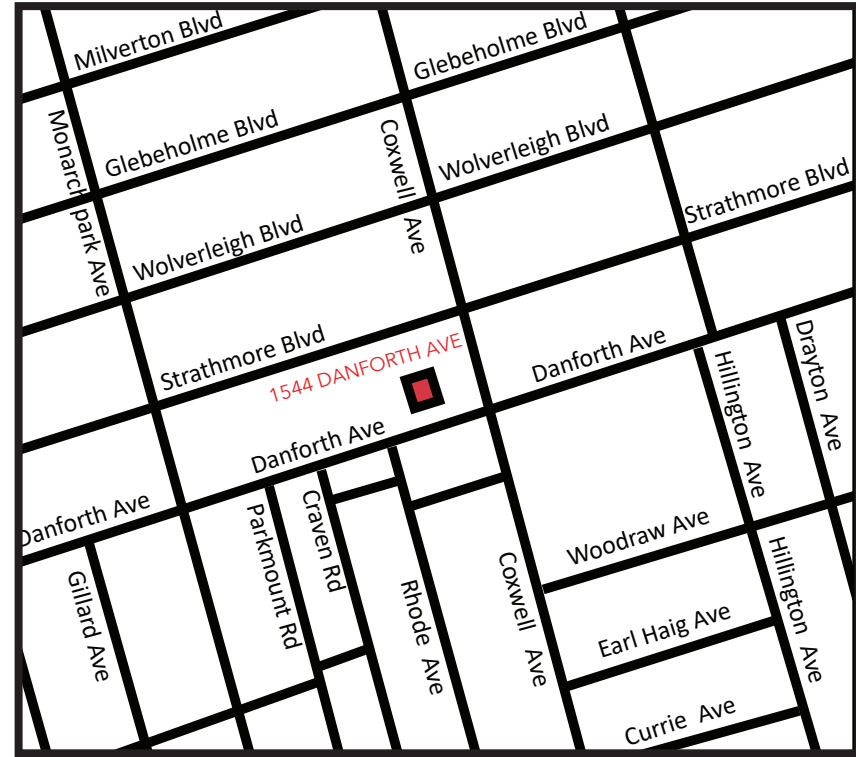

## 1544 DANFORTH AVE.

TORONTO, ONTARIO

Located at Danforth x Coxwell

### NEIGHBORING TENANTS

New Shoppers Drug Mart, Cross fit TIDAL, Danforth/Coxwell Public Library, Subway Station, Daycare Centre

\*Source: walkscore.com

Listed by:

# FOR LEASE 1544 DANFORTH AVE.

HIGH TRAFFIC RETAIL SPACE  
At Danforth x Coxwell

AVERAGE FAMILY INCOME \$117,514.79  
AVG. POPULATION 9,450

POPULATION BY AGE GROUP