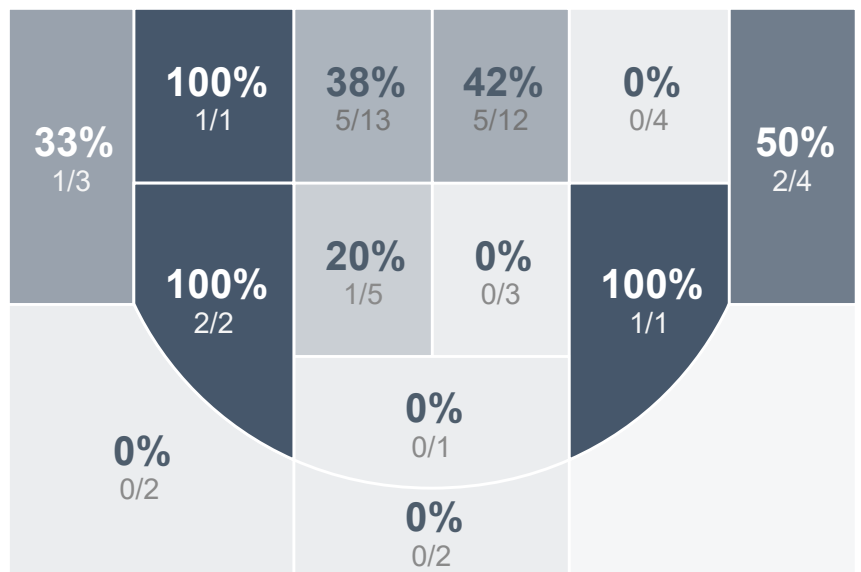

Minot High School