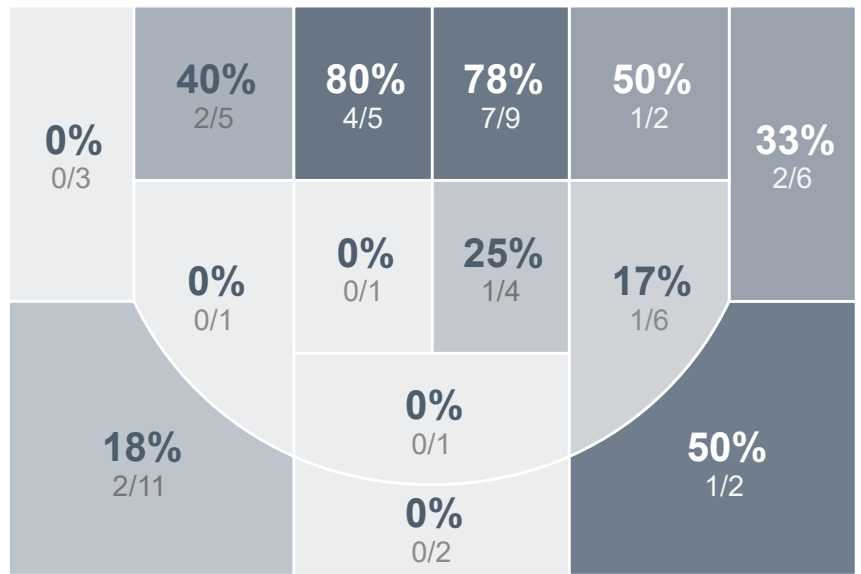

Girls' Varsity Basketball