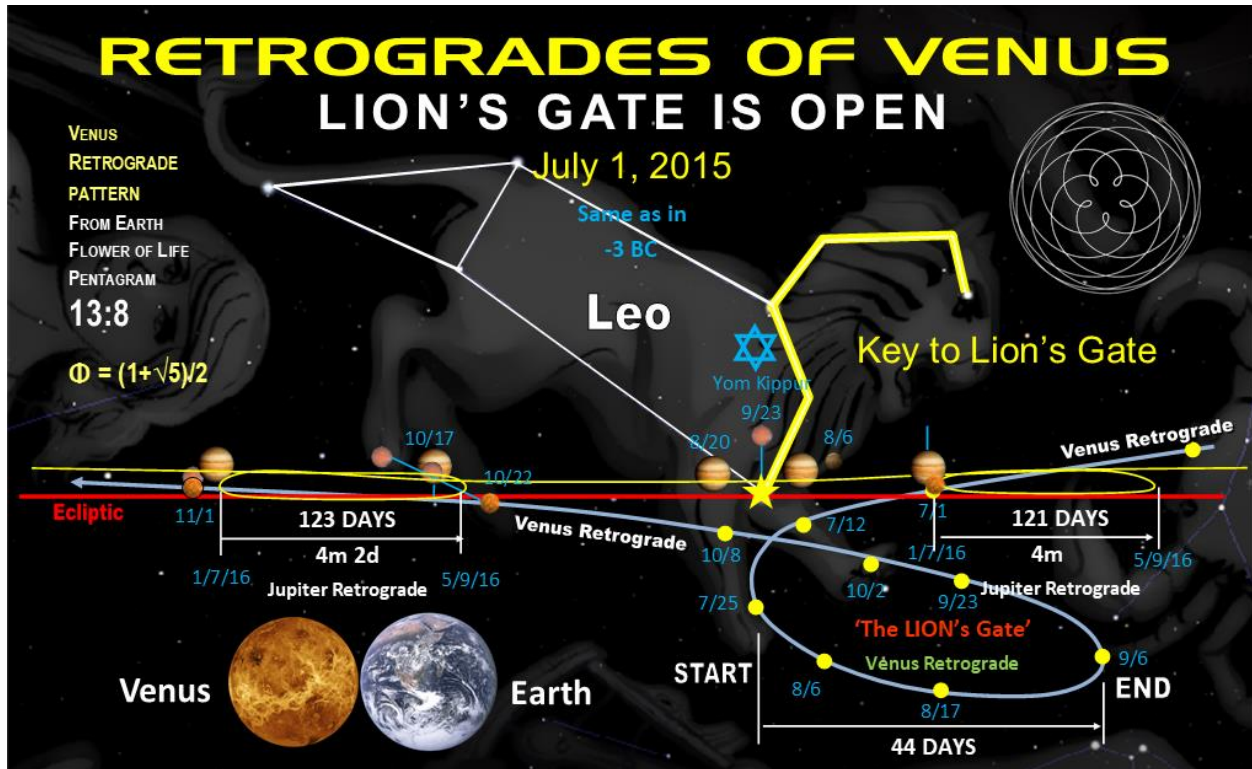

Main Sources

- Astropro.com
- Chabad.org
- Hebcal.com
- NASA.gov
- Stellarium.com
- Wikipedia.com