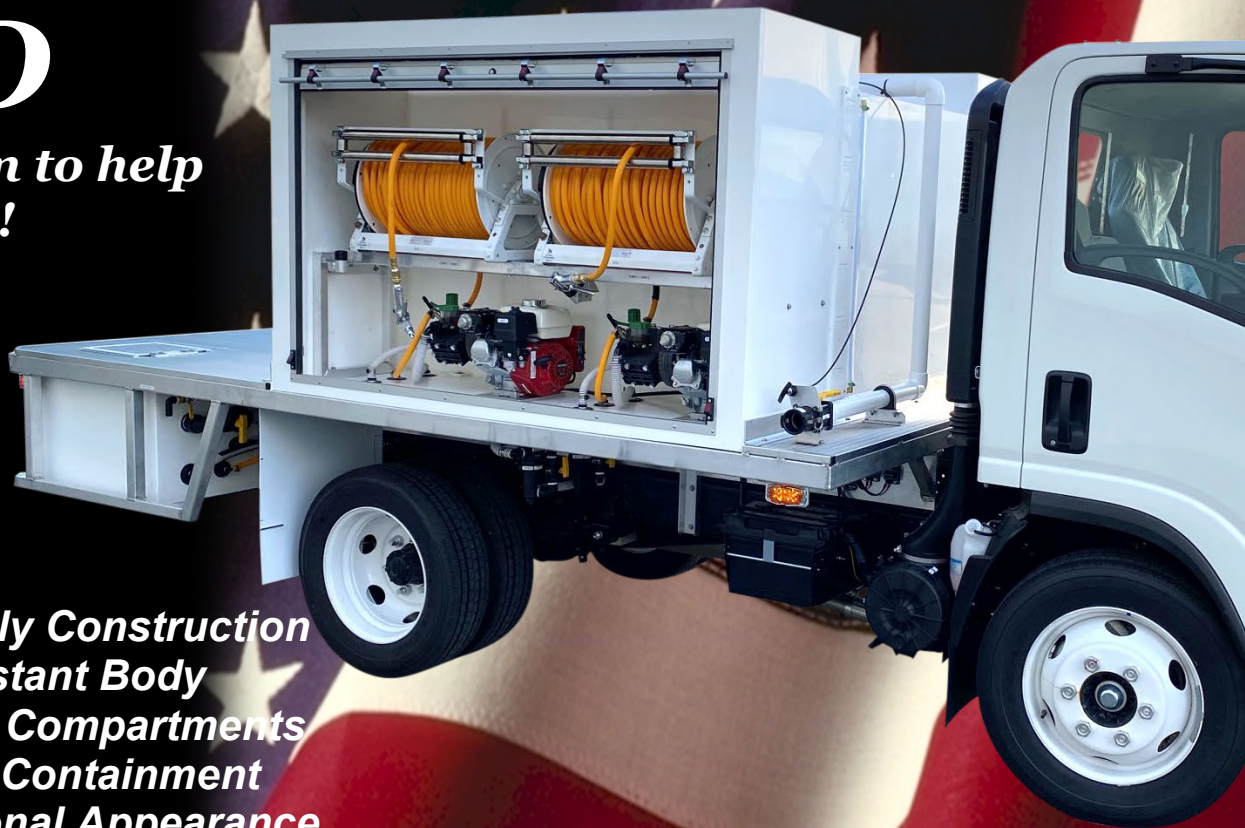

You are driven to

LEAD

*We are driven to help
get you there!*

New! AP Series Spray Trucks

- ***Aluminum & Poly Construction***
- ***Corrosion Resistant Body***
- ***Secure Storage Compartments***
- ***Integrated Spill Containment***
- ***Clean Professional Appearance***

Locking Roll-Up Doors

Compact Design

Marketing & Advertisement

Multi-Tank Systems

Lawn • Shrub • Tree PHC

Low Maintenance

RK Professional
& K Spray Equipment
Pump & Equip. Inc.

Call Us Today for Your Custom Design!