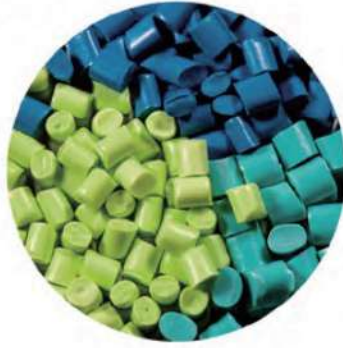

R&D ABILITY

SPECIAL PARTICLE SURFACE

To meet the world demand and to protect the environment, more and more customers are looking for recycled plastic materials,our company also focus on collecting some advanced and sustainable polypropylene.

Now it has been applied to our mass production.The imported ocean plastic is made from ocean waste,after processed to be a kind of PP particle, and we also test other sustainable plant fiber materials such as wheat,bamboo , wood fiber and coconut fiber. The surface is special and pretty,most importantly ,it can help protect our earth and to make our living environment much better!