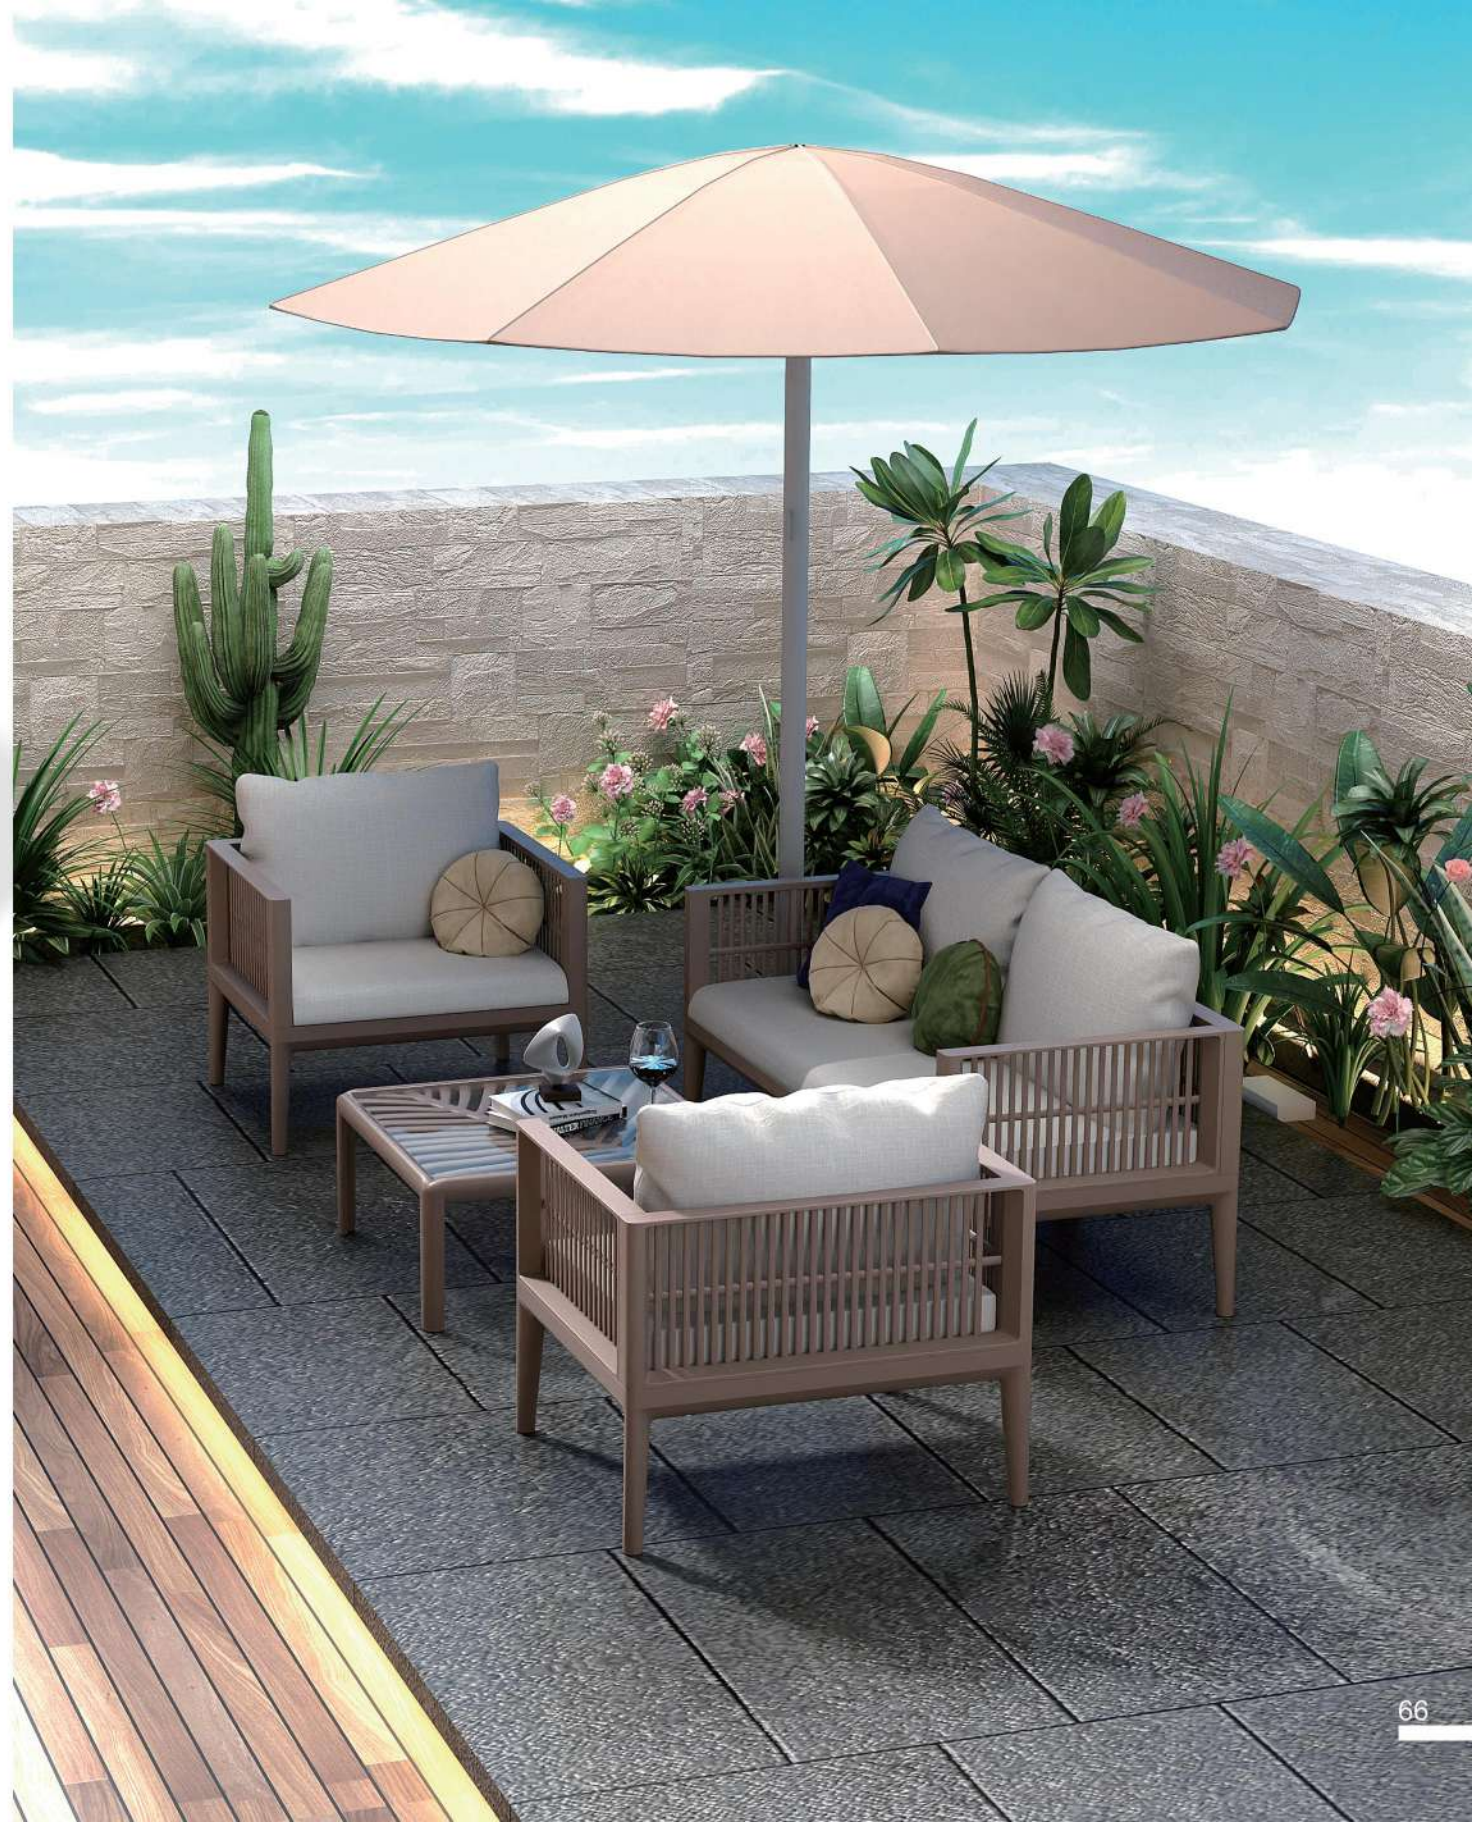

Recommended Colors

Orange

Blue

Coffee color

Yellow

Green