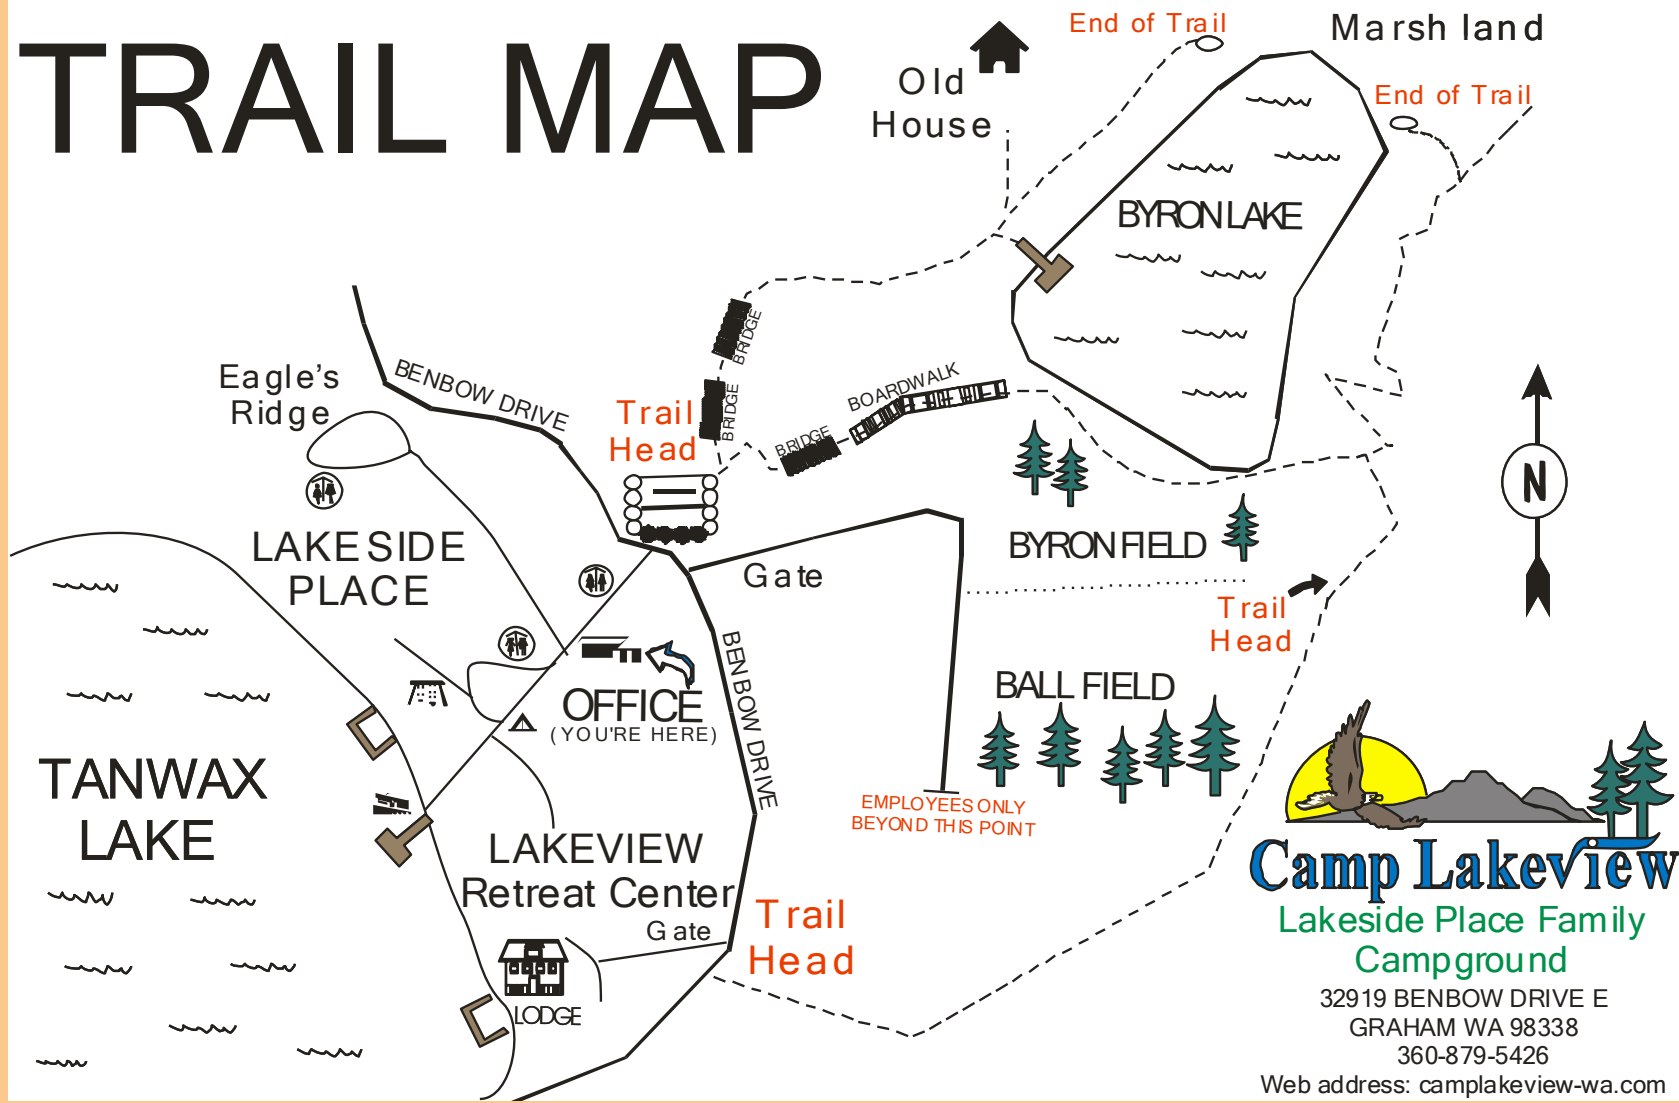

TRAIL MAP

Camp Lakeview
Lakeside Place Family
Campground
32919 BENBOW DRIVE E
GRAHAM WA 98338
360-879-5426
Web address: camplakeview-wa.com