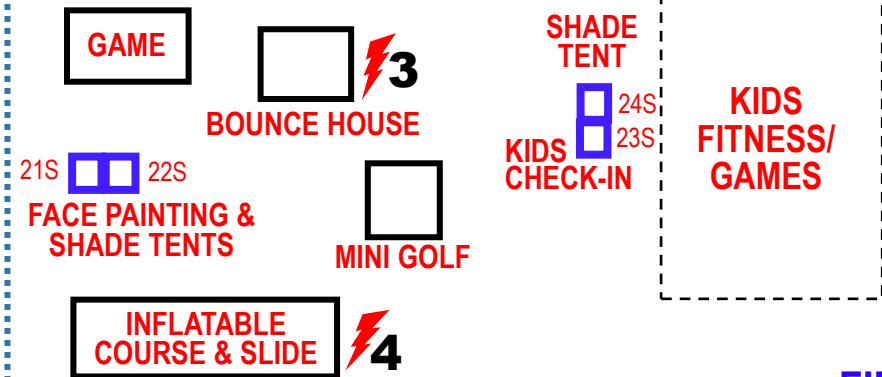

THESE BOOTHS ARE LOCATED NEXT TO THE BASKETBALL COURTS AND PICKLE BALL COURTS AT THE NORTH END OF PARK

2023 BiG CARDIO EVENT SATURDAY, MAY 6, 2023

CENTRAL BROWARD REGINAL PARK
3700 NW 11TH PLACE,
LAUDERHILL, FL 33311

- = VIP TENT (VIP)
- = BUSINESS BOOTH (B)
- = TEAM TENT (T)
- = SERVICE TENT (S)

SHADE TENTS
30S
29S

HEALTH BUS /
HEALTH SCREENINGS

OBSTACLE COURSE

PREP DRILLS

SHADE TENTS
28S
27S

TEMPORARY BOUNDARY MESH

26S
25S

FOOD TRUCK
ICE CREAM CART

PORTABLE BARRICADES

FUN ZONE

- 1VIP - VIP CHECK-IN
- 2S - GREEN ROOM
- 3S - DJ
- 4S - BSO NEIGHBORHOOD UNIT
- 5S - BSO BLOODHOUND

FIELD 3

REGISTRATION/
VOLUNTEER CHECK-IN

DENOTES LOCATION OF GENERATORS
ALL GENERATORS ARE HOUSEHOLD TYPE

1. START LINE - CLOCK TOWER
2. SHOWMOBILE - DJ BOOTH
3. BOUNCE HOUSE
4. INFLATABLE SLIDE