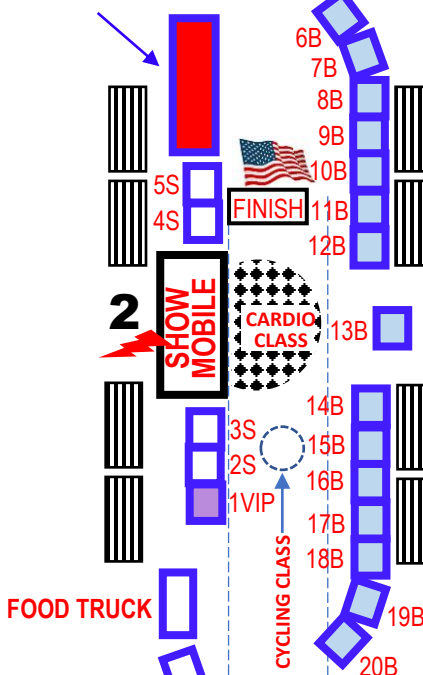

THESE BOOTHS ARE LOCATED NEXT TO THE BASKETBALL COURTS AND PICKLE BALL COURTS AT THE NORTH END OF PARK

2023 BiG CARDIO EVENT SATURDAY, MAY 6, 2023

CENTRAL BROWARD REGINAL PARK
3700 NW 11TH PLACE,
LAUDERHILL, FL 33311

- = VIP TENT (VIP)
- = BUSINESS BOOTH (B)
- = TEAM TENT (T)
- = SERVICE TENT (S)

SHADE TENTS
30S
29S

HEALTH BUS /
HEALTH SCREENINGS

OBSTACLE COURSE

PREP DRILLS

SHADE TENTS
28S
27S

TEMPORARY BOUNDARY MESH

26S
25S

FOOD TRUCK
ICE CREAM CART

PORTABLE BARRICADES

FUN ZONE

- 1VIP - VIP CHECK-IN
- 2S - GREEN ROOM
- 3S - DJ
- 4S - BSO NEIGHBORHOOD UNIT
- 5S - BSO BLOODHOUND

FIELD 3

REGISTRATION/
VOLUNTEER CHECK-IN

DENOTES LOCATION OF GENERATORS
ALL GENERATORS ARE HOUSEHOLD TYPE

1. START LINE - CLOCK TOWER
2. SHOWMOBILE - DJ BOOTH
3. BOUNCE HOUSE
4. INFLATABLE SLIDE