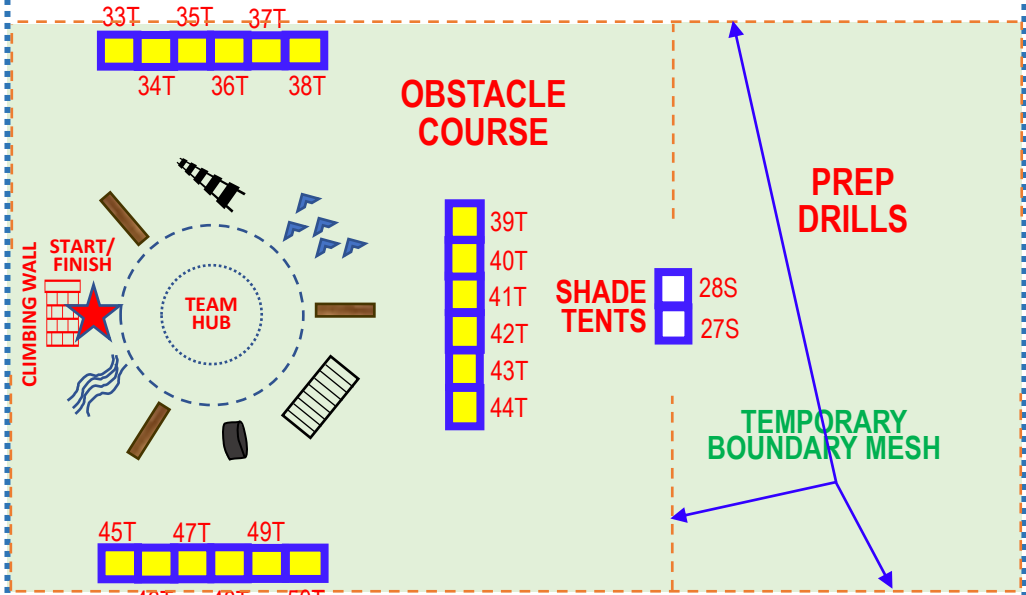

THESE BOOTHS ARE LOCATED NEXT TO THE BASKETBALL COURTS AND PICKLE BALL COURTS AT THE NORTH END OF PARK

2023 BiG CARDIO EVENT SATURDAY, MAY 6, 2023

CENTRAL BROWARD REGINAL PARK
3700 NW 11TH PLACE,
LAUDERHILL, FL 33311

- = VIP TENT (VIP)
- = BUSINESS BOOTH (B)
- = TEAM TENT (T)
- = SERVICE TENT (S)

SHADE TENTS
30S
29S

HEALTH BUS /
HEALTH SCREENINGS

OBSTACLE COURSE

PREP DRILLS

SHADE TENTS
28S
27S

TEMPORARY BOUNDARY MESH

26S
25S

FOOD TRUCK
ICE CREAM CART

PORTABLE BARRICADES

FUN ZONE

- 1VIP - VIP CHECK-IN
- 2S - GREEN ROOM
- 3S - DJ
- 4S - BSO NEIGHBORHOOD UNIT
- 5S - BSO BLOODHOUND

FIELD 3

REGISTRATION/
VOLUNTEER CHECK-IN

DENOTES LOCATION OF GENERATORS
ALL GENERATORS ARE HOUSEHOLD TYPE

1. START LINE - CLOCK TOWER
2. SHOWMOBILE - DJ BOOTH
3. BOUNCE HOUSE
4. INFLATABLE SLIDE