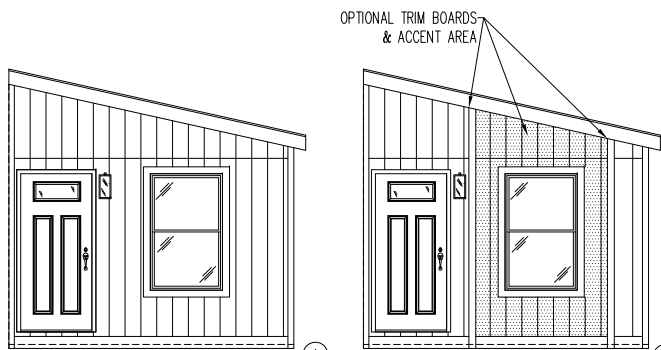

TEMPO
 3 LITTLE BIRDS
 55TMP24523AH
 24'-0" x 52'-0"
 APPROX. 1,248 SQ. FT.

FRONT SIDEWALL

FRONT ENDWALL

OPT. ALT. ENTRY PACKAGE

OPT. ALT ENTRY ACCENT AREA

W/ ALT. ENTRY PACKAGE

FRONT ENDWALLS W/ OPTIONAL ACCENT AREAS

REAR ENDWALL

REAR SIDEWALL