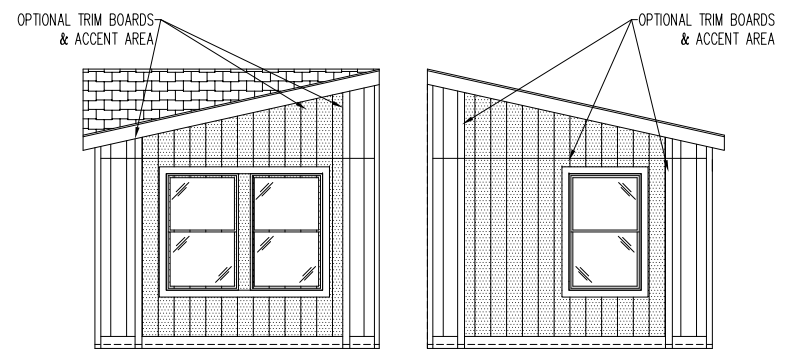

TEMPO
 3 LITTLE BIRDS
 55TMP24523AH
 24'-0" x 52'-0"
 APPROX. 1,248 SQ. FT.

FRONT SIDEWALL

FRONT ENDWALL

OPT. ALT. ENTRY PACKAGE

OPT. ALT ENTRY ACCENT AREA

W/ ALT. ENTRY PACKAGE

FRONT ENDWALLS W/ OPTIONAL ACCENT AREAS

REAR ENDWALL

REAR SIDEWALL