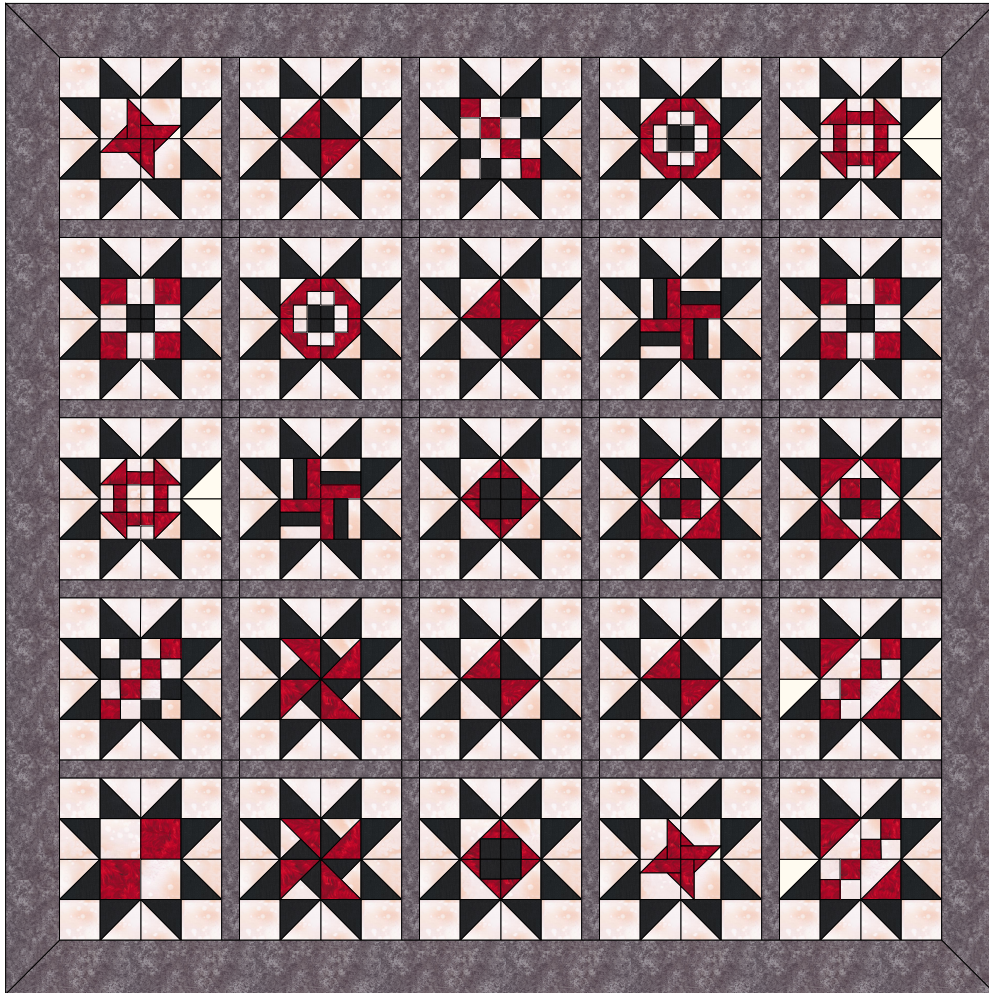

# Black-red-white stars quilt

Unnamed

Overall Size: 55.00 by 55.00 inches

# Black-red-white stars quilt

Fabric key	Number of patches	Yardage estimate	Fabric key	Number of patches	Yardage estimate
	468	1 + 7/8		260	1
	130	1/2		27	1/8
	60	# 1 + 1/8			

# The estimate for this fabric assumes that long strips ARE pieced.