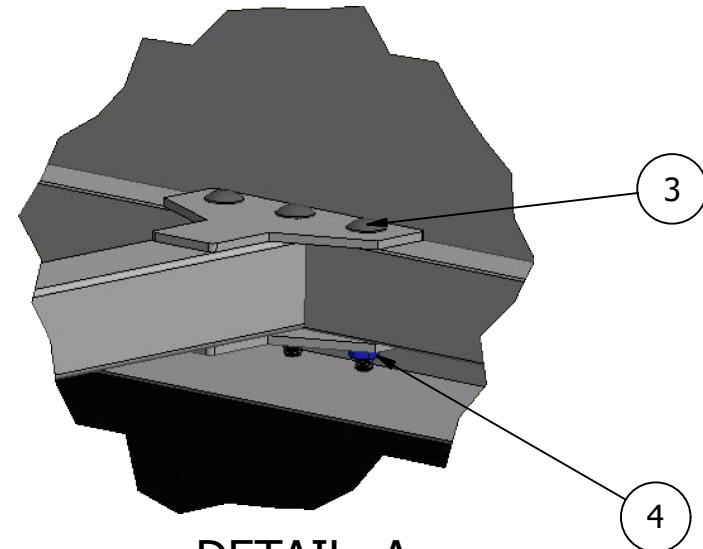

Pile Driver Leaf Plow

Note:

- 1) When referencing Left and Right sides of the machine, we always refer to the operator's Left and Right
- 2) Scan the QR code below for a video of the installation procedure:

Parts List

ITEM	QTY	PART NUMBER	DESCRIPTION
1	1	69730015	Hitch Weldment Assembly (Includes Item 2)
2	1	69730034	Alignment Arrow Decal
3	3	69730016	3/8-16 X 3" LG Square Neck Carriage Bolt
4	11	69730014	3/8-16 Flanged Nut
5	8	69730013	3/8-16 X 1" LG Square Neck Carriage Bolt

Main Plow Plate Parts List

Parts List			
ITEM	QTY	PART NUMBER	DESCRIPTION
1	1	69730004	Main Plow Plate
2	1	69730003	Main Plow Plate Rubber Strip
3	1	69730009	Rubber Strip Mounting Plate
4	1	69730017	Adjustable Sliding Bracket Right
5	1	69730018	Adjustable Sliding Bracket Left
6	4	69730016	3/8-16 X 3" LG Square Neck Carriage Bolt
7	17	69730014	3/8-16 Flanged Nut
8	6	69860075	3/8-16 Nylock Nut
9	10	69730033	Large Flat Washer 1.5" OD
10	13	69730013	3/8-16 X 1" LG Square Neck Carriage Bolt
11	1	69730019	Frame Weldment
12	2	69730020	Eyebolt
13	2	69730021	Square Tube End Cap
14	4	69730022	Sliding Bracket Spacer
15	2	69730023	Eyebolt Cap
16	2	69730001	Lift Spring
17	1	69730024	Pile Driver Plow Decal
18	1	69730025	Danger Decal
19	1	69730026	Notice Decal
20	1	69730027	Edge Guard Main Plow Plate Top 34" LG
21	2	69730028	Edge Guard Main Plow Plate Handle 6.5" LG
22	2	69730029	Edge Guard Main Plow Plate Handle 5.5" LG
23	2	69730034	3/8-16 X 2" LG Square Neck Carriage Bolt