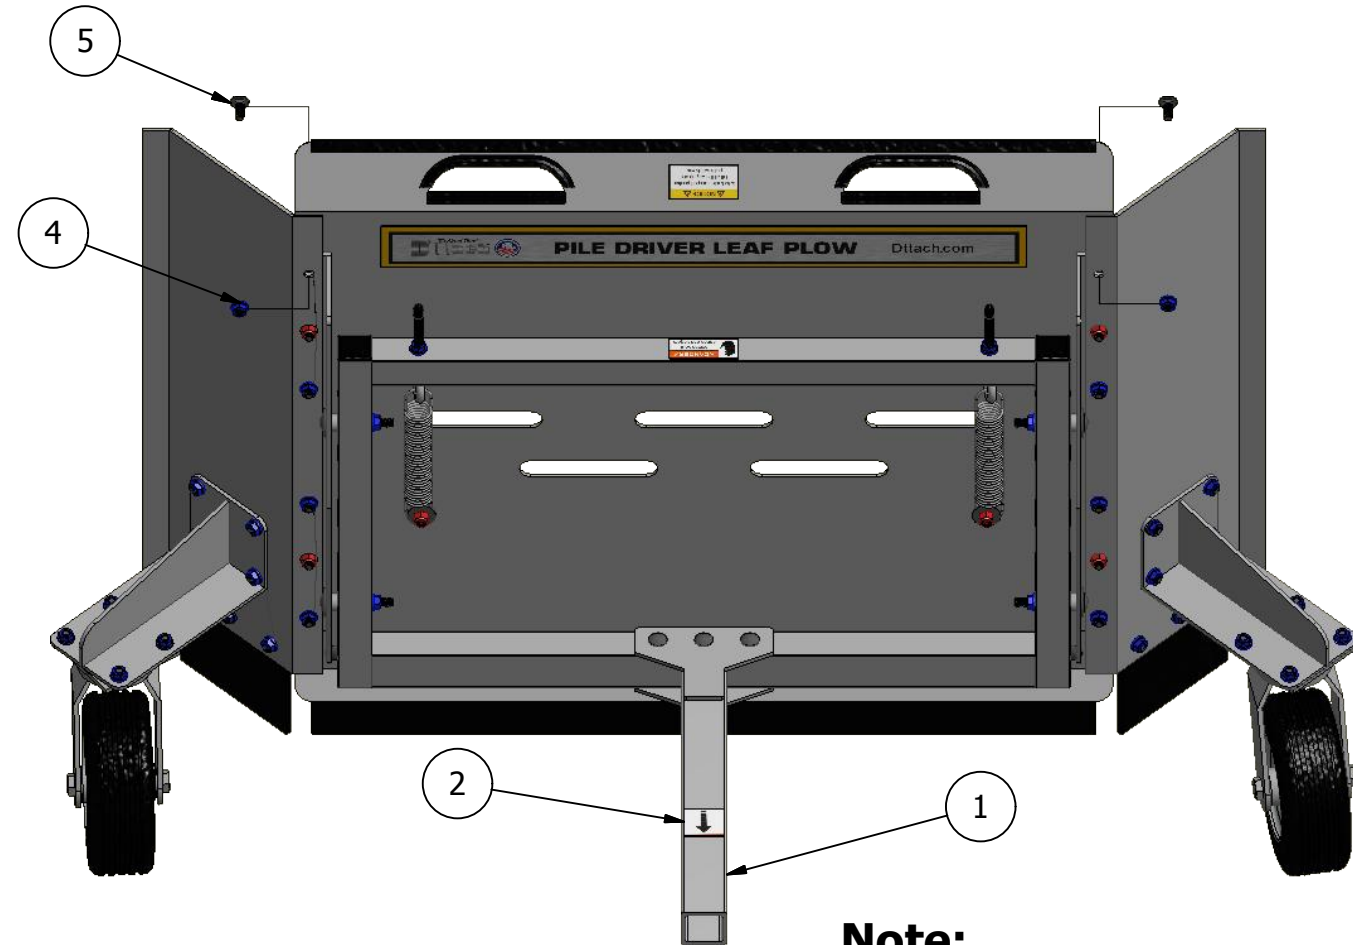

Pile Driver Leaf Plow

Note:

- 1) When referencing Left and Right sides of the machine, we always refer to the operator's Left and Right
- 2) Scan the QR code below for a video of the installation procedure:

Parts List

ITEM	QTY	PART NUMBER	DESCRIPTION
1	1	69730015	Hitch Weldment Assembly (Includes Item 2)
2	1	69730034	Alignment Arrow Decal
3	3	69730016	3/8-16 X 3" LG Square Neck Carriage Bolt
4	11	69730014	3/8-16 Flanged Nut
5	8	69730013	3/8-16 X 1" LG Square Neck Carriage Bolt

Main Plow Plate Parts List

Parts List			
ITEM	QTY	PART NUMBER	DESCRIPTION
1	1	69730004	Main Plow Plate
2	1	69730003	Main Plow Plate Rubber Strip
3	1	69730009	Rubber Strip Mounting Plate
4	1	69730017	Adjustable Sliding Bracket Right
5	1	69730018	Adjustable Sliding Bracket Left
6	4	69730016	3/8-16 X 3" LG Square Neck Carriage Bolt
7	17	69730014	3/8-16 Flanged Nut
8	6	69860075	3/8-16 Nylock Nut
9	10	69730033	Large Flat Washer 1.5" OD
10	13	69730013	3/8-16 X 1" LG Square Neck Carriage Bolt
11	1	69730019	Frame Weldment
12	2	69730020	Eyebolt
13	2	69730021	Square Tube End Cap
14	4	69730022	Sliding Bracket Spacer
15	2	69730023	Eyebolt Cap
16	2	69730001	Lift Spring
17	1	69730024	Pile Driver Plow Decal
18	1	69730025	Danger Decal
19	1	69730026	Notice Decal
20	1	69730027	Edge Guard Main Plow Plate Top 34" LG
21	2	69730028	Edge Guard Main Plow Plate Handle 6.5" LG
22	2	69730029	Edge Guard Main Plow Plate Handle 5.5" LG
23	2	69730034	3/8-16 X 2" LG Square Neck Carriage Bolt