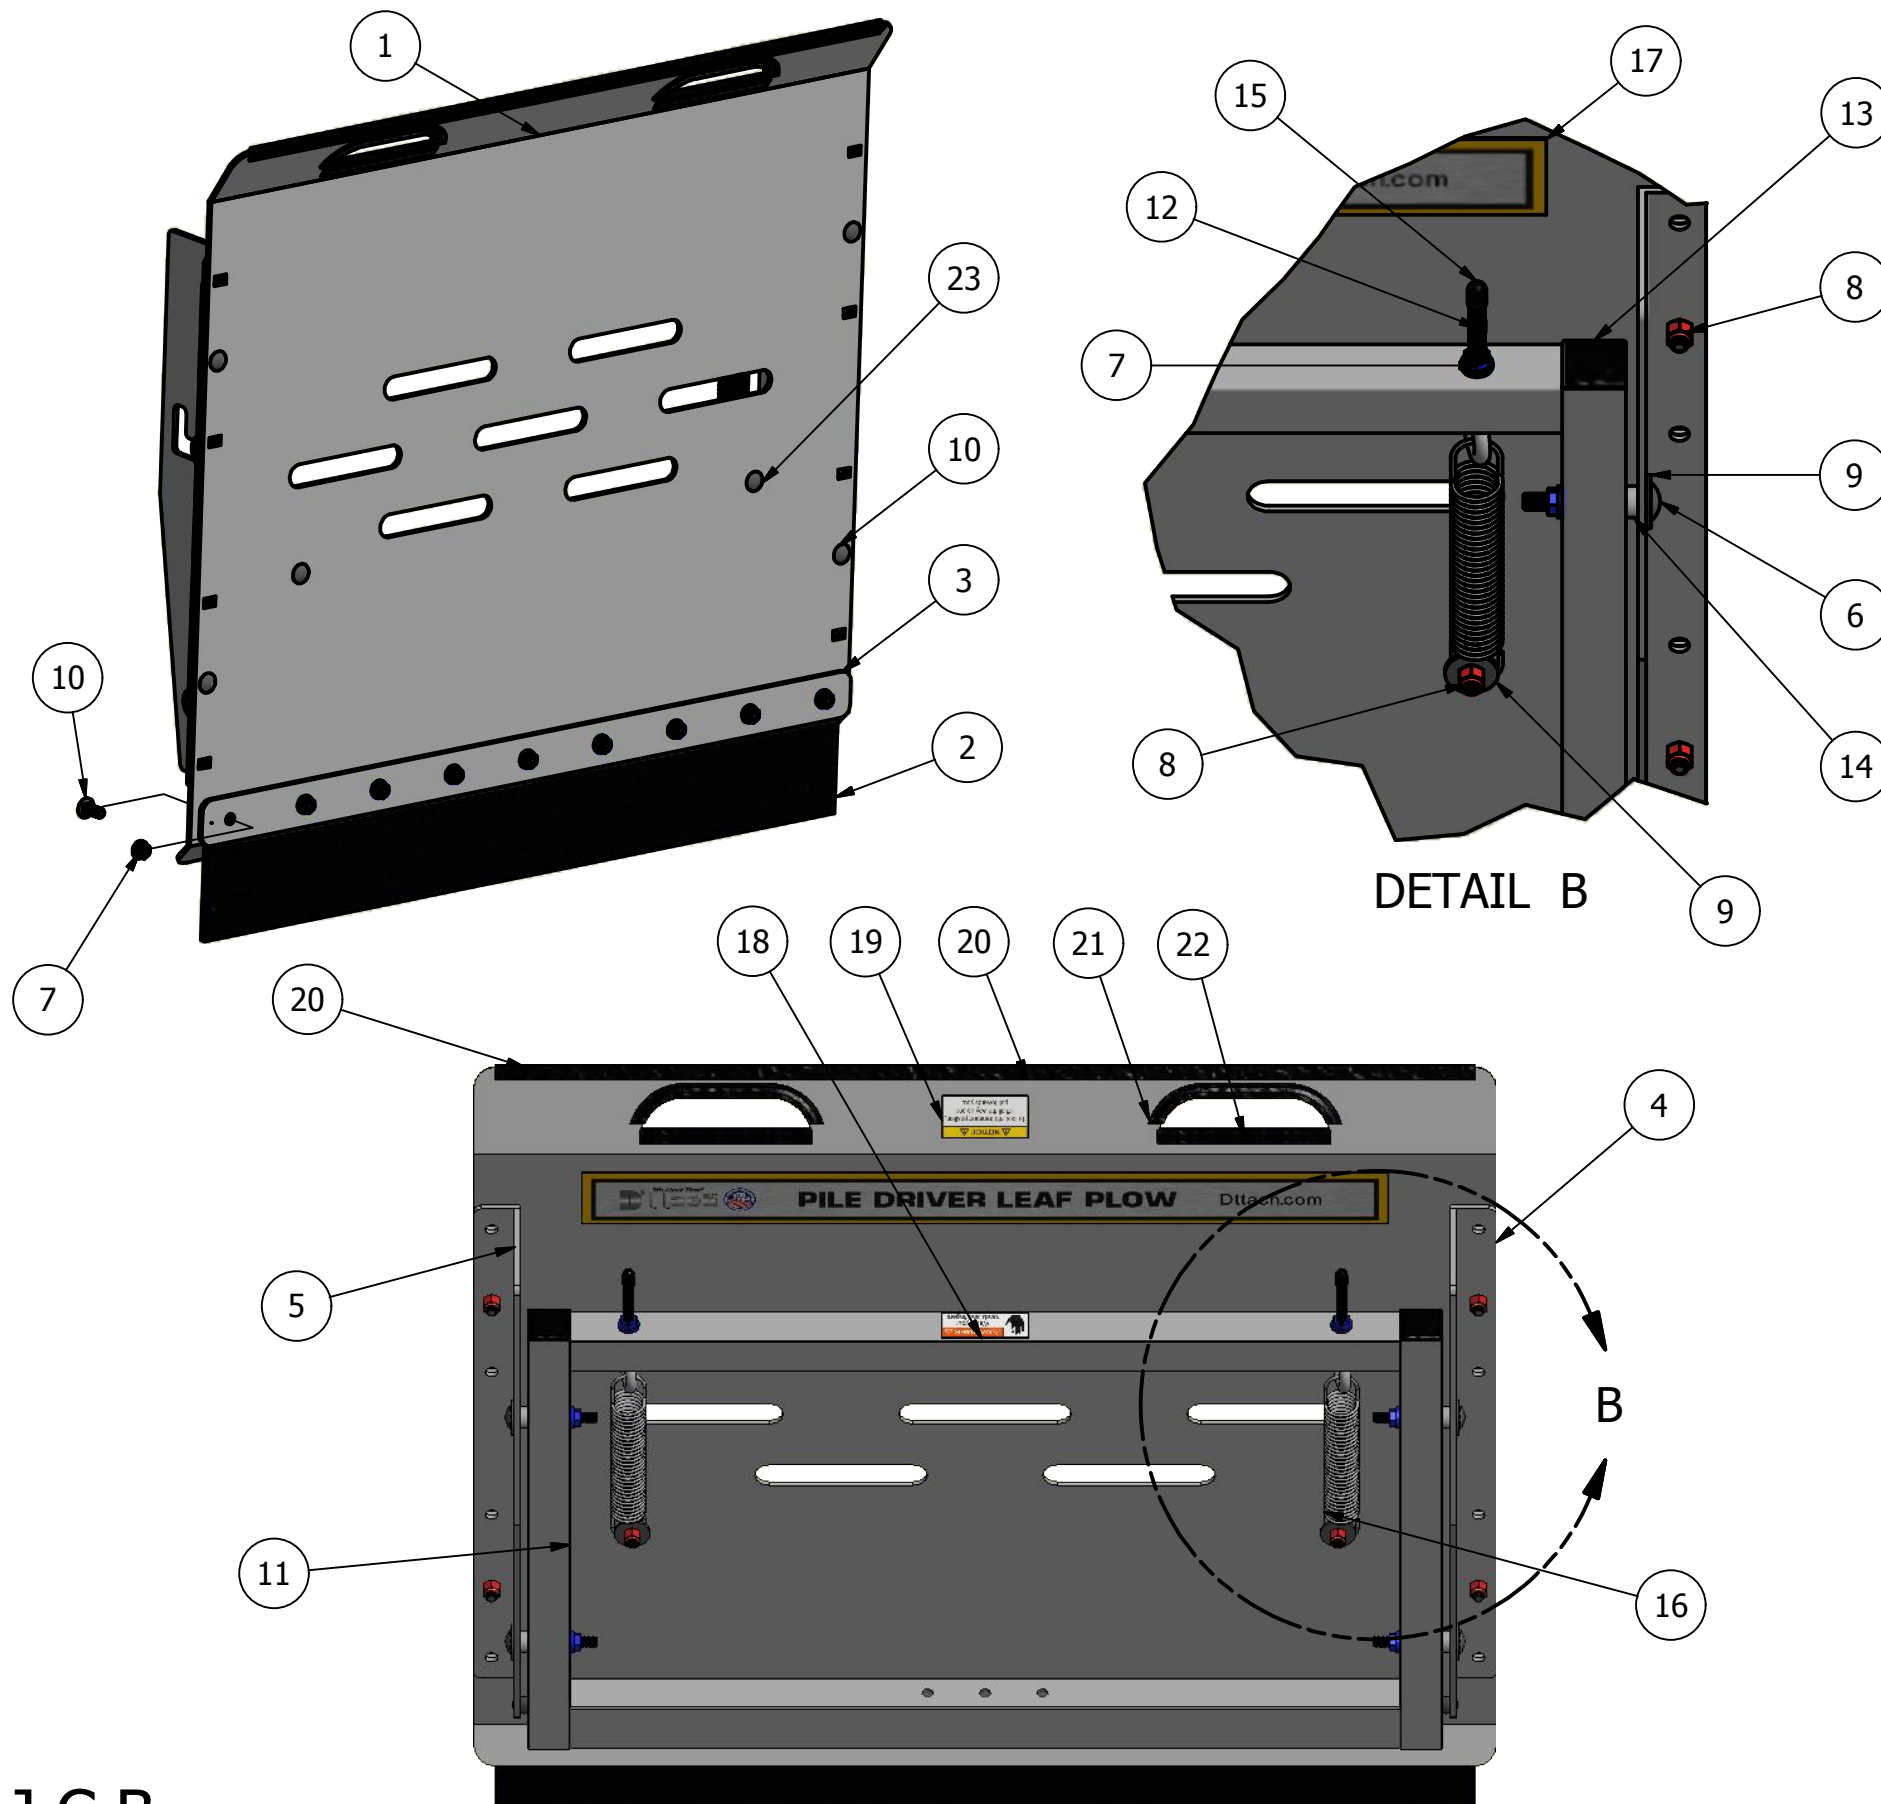

Pile Driver Leaf Plow

Note:

- 1) When referencing Left and Right sides of the machine, we always refer to the operator's Left and Right
- 2) Scan the QR code below for a video of the installation procedure:

Parts List

ITEM	QTY	PART NUMBER	DESCRIPTION
1	1	69730015	Hitch Weldment Assembly (Includes Item 2)
2	1	69730034	Alignment Arrow Decal
3	3	69730016	3/8-16 X 3" LG Square Neck Carriage Bolt
4	11	69730014	3/8-16 Flanged Nut
5	8	69730013	3/8-16 X 1" LG Square Neck Carriage Bolt

Main Plow Plate Parts List

Parts List			
ITEM	QTY	PART NUMBER	DESCRIPTION
1	1	69730004	Main Plow Plate
2	1	69730003	Main Plow Plate Rubber Strip
3	1	69730009	Rubber Strip Mounting Plate
4	1	69730017	Adjustable Sliding Bracket Right
5	1	69730018	Adjustable Sliding Bracket Left
6	4	69730016	3/8-16 X 3" LG Square Neck Carriage Bolt
7	17	69730014	3/8-16 Flanged Nut
8	6	69860075	3/8-16 Nylock Nut
9	10	69730033	Large Flat Washer 1.5" OD
10	13	69730013	3/8-16 X 1" LG Square Neck Carriage Bolt
11	1	69730019	Frame Weldment
12	2	69730020	Eyebolt
13	2	69730021	Square Tube End Cap
14	4	69730022	Sliding Bracket Spacer
15	2	69730023	Eyebolt Cap
16	2	69730001	Lift Spring
17	1	69730024	Pile Driver Plow Decal
18	1	69730025	Danger Decal
19	1	69730026	Notice Decal
20	1	69730027	Edge Guard Main Plow Plate Top 34" LG
21	2	69730028	Edge Guard Main Plow Plate Handle 6.5" LG
22	2	69730029	Edge Guard Main Plow Plate Handle 5.5" LG
23	2	69730034	3/8-16 X 2" LG Square Neck Carriage Bolt