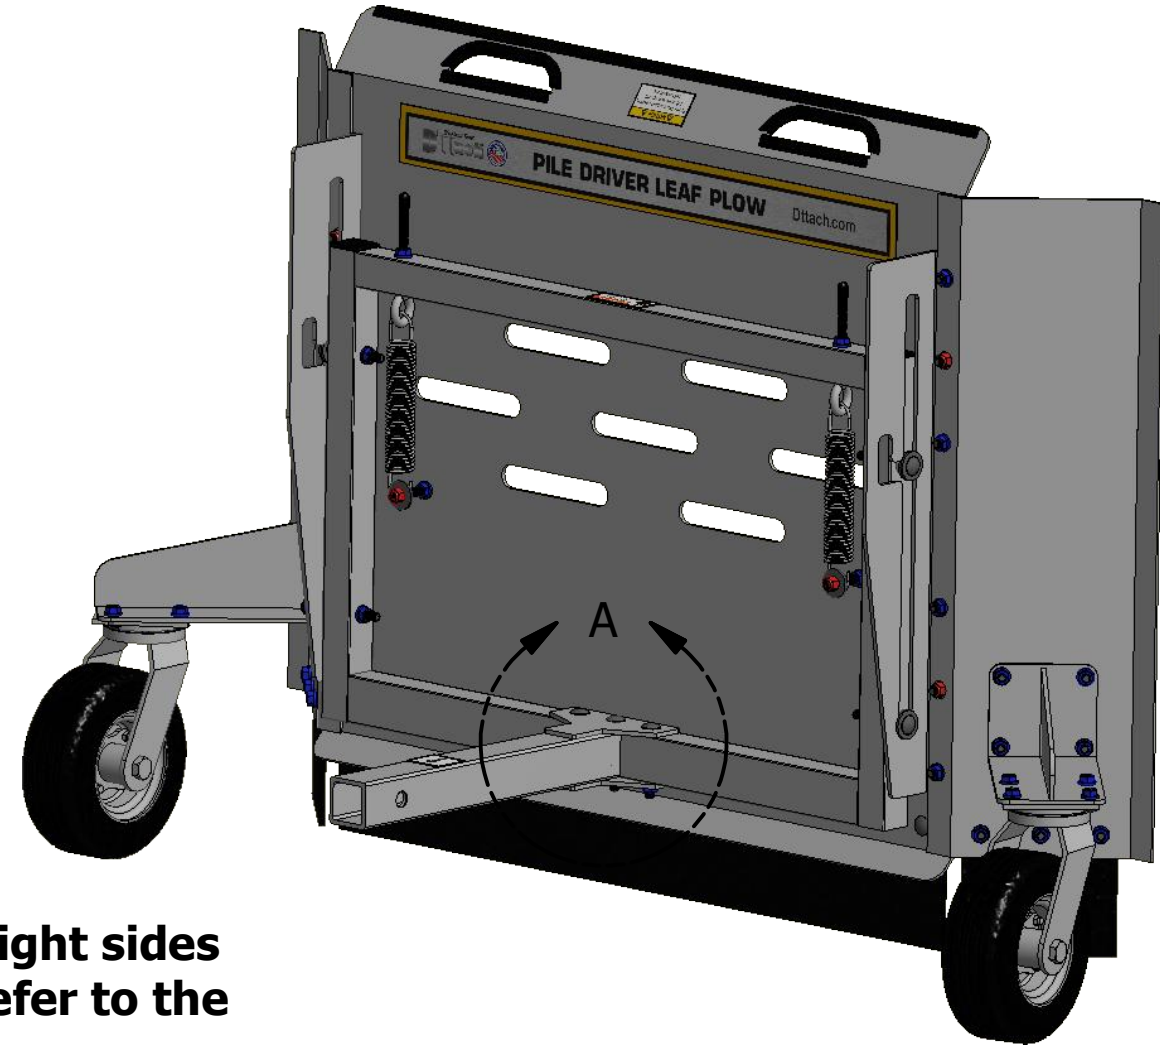

Pile Driver Leaf Plow

Note:

- 1) When referencing Left and Right sides of the machine, we always refer to the operator's Left and Right
- 2) Scan the QR code below for a video of the installation procedure:

Parts List

ITEM	QTY	PART NUMBER	DESCRIPTION
1	1	69730015	Hitch Weldment Assembly (Includes Item 2)
2	1	69730034	Alignment Arrow Decal
3	3	69730016	3/8-16 X 3" LG Square Neck Carriage Bolt
4	11	69730014	3/8-16 Flanged Nut
5	8	69730013	3/8-16 X 1" LG Square Neck Carriage Bolt

Main Plow Plate Parts List

Parts List			
ITEM	QTY	PART NUMBER	DESCRIPTION
1	1	69730004	Main Plow Plate
2	1	69730003	Main Plow Plate Rubber Strip
3	1	69730009	Rubber Strip Mounting Plate
4	1	69730017	Adjustable Sliding Bracket Right
5	1	69730018	Adjustable Sliding Bracket Left
6	4	69730016	3/8-16 X 3" LG Square Neck Carriage Bolt
7	17	69730014	3/8-16 Flanged Nut
8	6	69860075	3/8-16 Nylock Nut
9	10	69730033	Large Flat Washer 1.5" OD
10	13	69730013	3/8-16 X 1" LG Square Neck Carriage Bolt
11	1	69730019	Frame Weldment
12	2	69730020	Eyebolt
13	2	69730021	Square Tube End Cap
14	4	69730022	Sliding Bracket Spacer
15	2	69730023	Eyebolt Cap
16	2	69730001	Lift Spring
17	1	69730024	Pile Driver Plow Decal
18	1	69730025	Danger Decal
19	1	69730026	Notice Decal
20	1	69730027	Edge Guard Main Plow Plate Top 34" LG
21	2	69730028	Edge Guard Main Plow Plate Handle 6.5" LG
22	2	69730029	Edge Guard Main Plow Plate Handle 5.5" LG
23	2	69730034	3/8-16 X 2" LG Square Neck Carriage Bolt