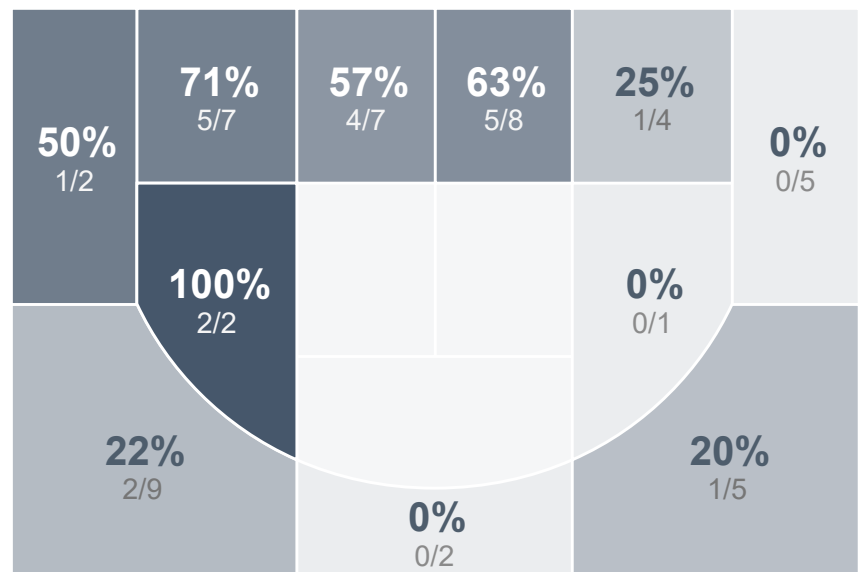

Bismarck St. Mary's Central High School