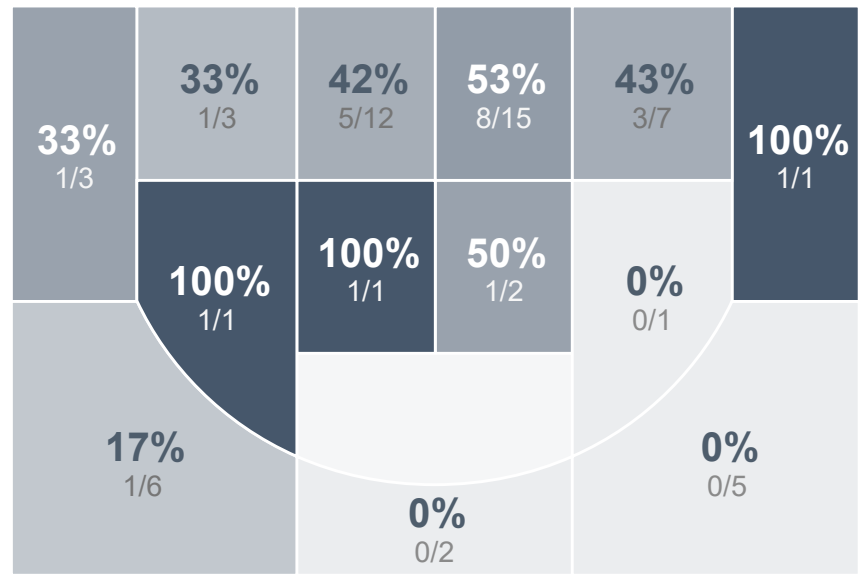

LEGACY GIRLS VARSITY