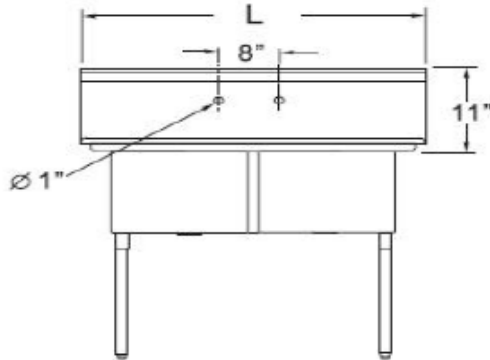

WICKETTS STAINLESS

SPECIFICATION

Stainless Steel Sink
2-TUB No DB

- ALL MADE OF TYPE 304 STAINLESS STEEL
- STAINLESS STEEL LEGS WITH CROSS BRACING FOR FIRM SUPPORT
- EXTRA WELDED UNDER TUBS FOR LONGEVITY.
- STRAINERS INCLUDED

N
(None Board)

Product Number	Ga	Bowl Size (Inch)			Overall Size (Inch)		
		W	L	D	W	L	H
WE 1515-2N	18	15	15	12	21	36	45
WE 1818-2N	18	18	18	12	24	42	45
WH 2424-2N	16	24	24	14	30	54	45

Wicketts Stainless, LLC.
2618 San Miguel Dr. Bldg.# 376
Newport Beach, CA 92660
Tel: 951-858-2548
Fax: 951-638-9059
sales@wickettssstainless.com
www.wickettssstainless.com