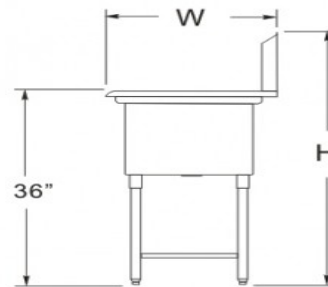

WICKETTS STAINLESS

SPECIFICATION

Stainless Steel Sink
2-TUB No DB

- ALL MADE OF TYPE 304 STAINLESS STEEL
- STAINLESS STEEL LEGS WITH CROSS BRACING FOR FIRM SUPPORT
- EXTRA WELDED UNDER TUBS FOR LONGEVITY.
- STRAINERS INCLUDED

N
(None Board)

Product Number	Ga	Bowl Size (Inch)			Overall Size (Inch)		
		W	L	D	W	L	H
WE 1515-2N	18	15	15	12	21	36	45
WE 1818-2N	18	18	18	12	24	42	45
WH 2424-2N	16	24	24	14	30	54	45

Wicketts Stainless, LLC.
2618 San Miguel Dr. Bldg.# 376
Newport Beach, CA 92660
Tel: 951-858-2548
Fax: 951-638-9059
sales@wickettssstainless.com
www.wickettssstainless.com