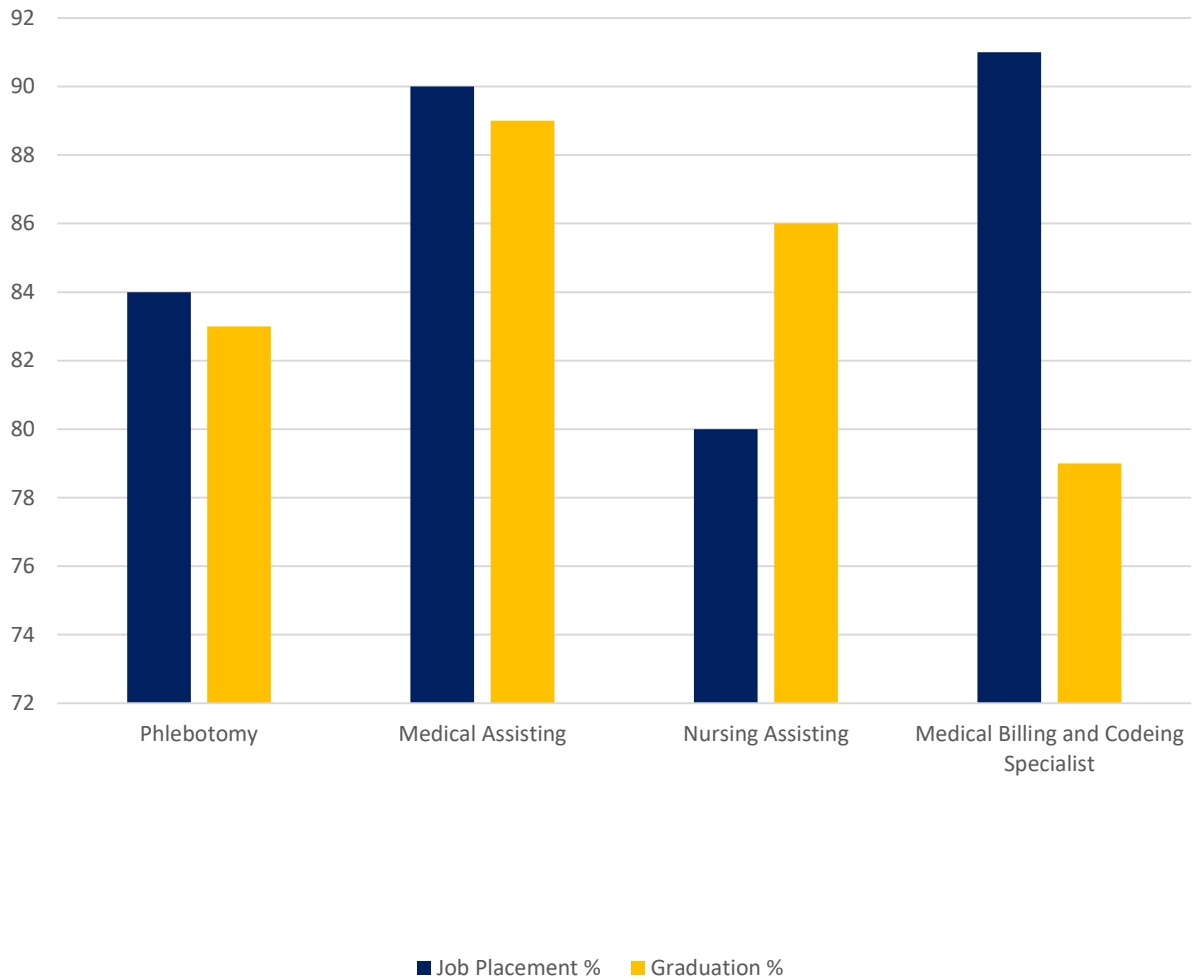

The Learning Bridge Career Institute's 2017 Accreditor / State Placement Rates

The Accreditor / State placement rates are calculated based on the number of students who completed from January 1, 2016 thru December 31, 2016. The percentages are calculated as of December 31, 2017.